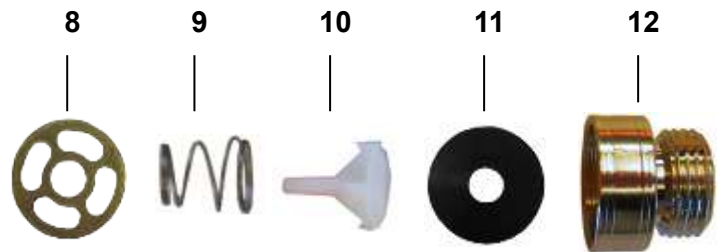

## FEATURES

- Made from lead free brass and certified to NSF 372
- ASSE 1011 certified for sillcocks with internal vacuum breaker only
- Solid brass operating stem
- Large unobstructed waterways for greater flow rates
- Cast metal handle assembly with brass mounting screw
- Green standard handle with red or blue options
- EPDM seals for longer wear life
- Available with added built-in protection from internal vacuum breaker and backflow preventer
- FPT, MPT, and SWT inlet connections
- 3/4" garden hose connection outlet
- Solid brass fast-travel stem with ACME threads
- Each valve individually tested
- Angle of outlet prevents kinks in hose

# 34-LF SERIES REPLACEMENT PARTS

ID	Part No.	Description
1	630-0045	Handle and Screw Kit
2	336-0036	O-Ring
3	310-3117	Valve Stem Cap
4	936-3003	O-Ring
5	310-3019	Stem Body
6	630-0049	Bibb Washer and Screw Kit
7	231-3301	Stem Assembly Complete
8		VB Washer
9		Spring
10		Stop and Waste
11		Washer
12		Hose Piece with VB Holes
13	310-3118	IVB Stem Cap
14	937-3003	O-Ring
15	310-3120	IVB Stem Body
16	310-0037	IVB Stem O-Ring
17	324-3100	IVB Spring
18	232-0002	Poppet Assembly
19	231-3302	IVB Stem Assemble Complete
	630-0050	Service Kit for Brass Sillcocks, Contains: 1, 2, 4, 6
	630-0051	Service Kit for IVB Sillcocks, Contains: 1, 14, 16, 17, 18
	630-0048	Vacuum Breaker, Contains: 8, 9, 10, 11, 12