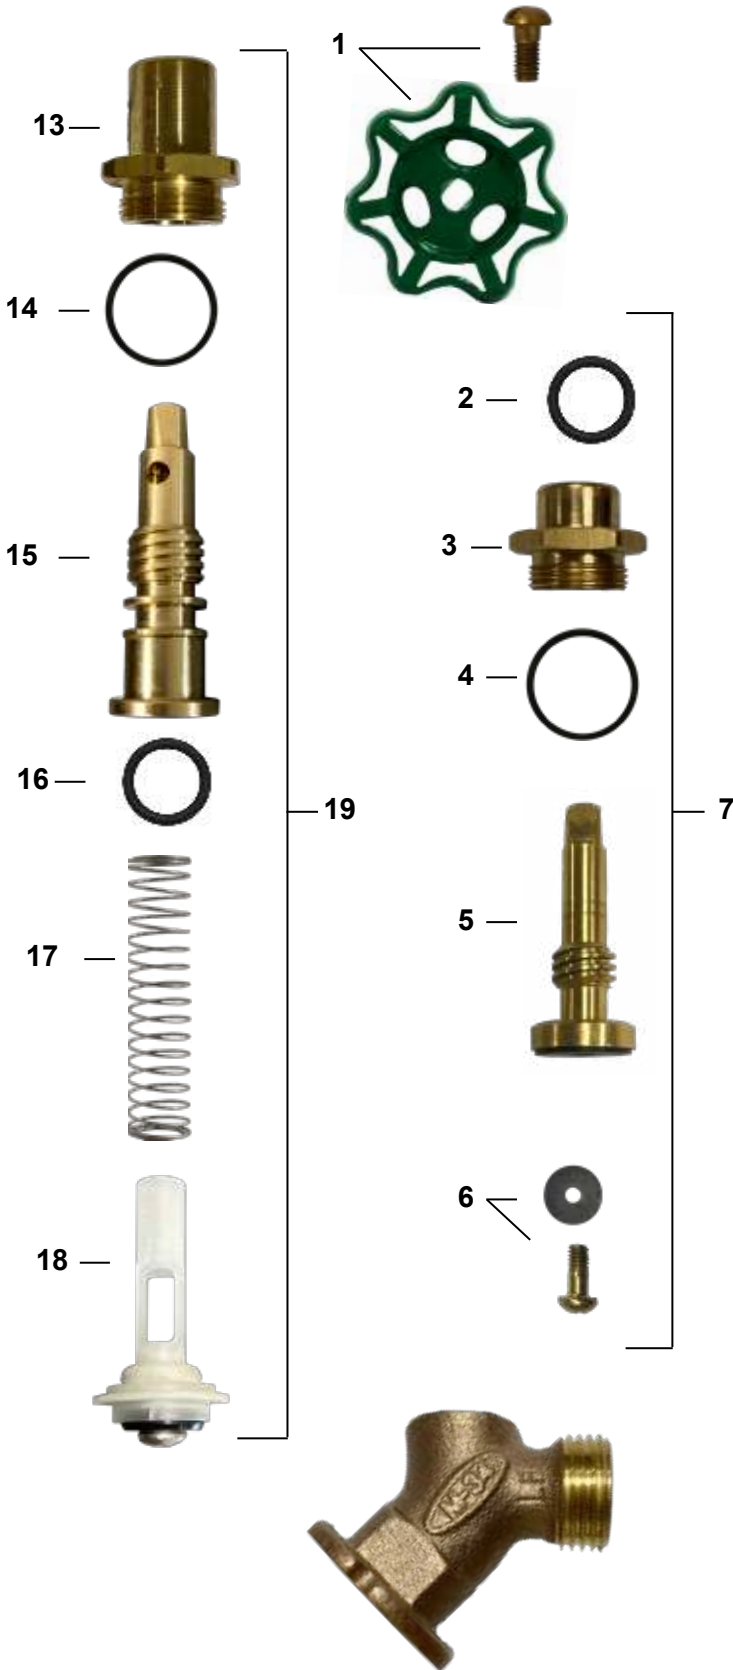

## FEATURES

- Made from lead free brass and certified to NSF 372
- ASSE 1011 certified for sillcocks with internal vacuum breaker only
- Solid brass operating stem
- Large unobstructed waterways for greater flow rates
- Cast metal handle assembly with brass mounting screw
- Green standard handle with red or blue options
- EPDM seals for longer wear life
- Available with added built-in protection from internal vacuum breaker and backflow preventer
- FPT, MPT, and SWT inlet connections
- 3/4" garden hose connection outlet
- Solid brass fast-travel stem with ACME threads
- Each valve individually tested
- Angle of outlet prevents kinks in hose

# 34-LF SERIES REPLACEMENT PARTS

ID	Part No.	Description
1	630-0045	Handle and Screw Kit
2	336-0036	O-Ring
3	310-3117	Valve Stem Cap
4	936-3003	O-Ring
5	310-3019	Stem Body
6	630-0049	Bibb Washer and Screw Kit
7	231-3301	Stem Assembly Complete
8		VB Washer
9		Spring
10		Stop and Waste
11		Washer
12		Hose Piece with VB Holes
13	310-3118	IVB Stem Cap
14	937-3003	O-Ring
15	310-3120	IVB Stem Body
16	310-0037	IVB Stem O-Ring
17	324-3100	IVB Spring
18	232-0002	Poppet Assembly
19	231-3302	IVB Stem Assemble Complete
	630-0050	Service Kit for Brass Sillcocks, Contains: 1, 2, 4, 6
	630-0051	Service Kit for IVB Sillcocks, Contains: 1, 14, 16, 17, 18
	630-0048	Vacuum Breaker, Contains: 8, 9, 10, 11, 12