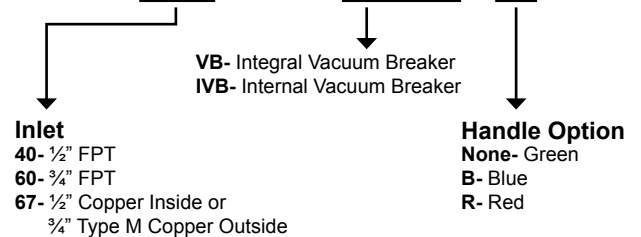

ORDERING

34.40LF-____-B

4515 E. 139th Street Grandview, MO 64030 | (800) 362-9055 | PRIER.com

*Per ASSE 1011 Code, it is not recommended to leave on for more than 12 continuous hours.