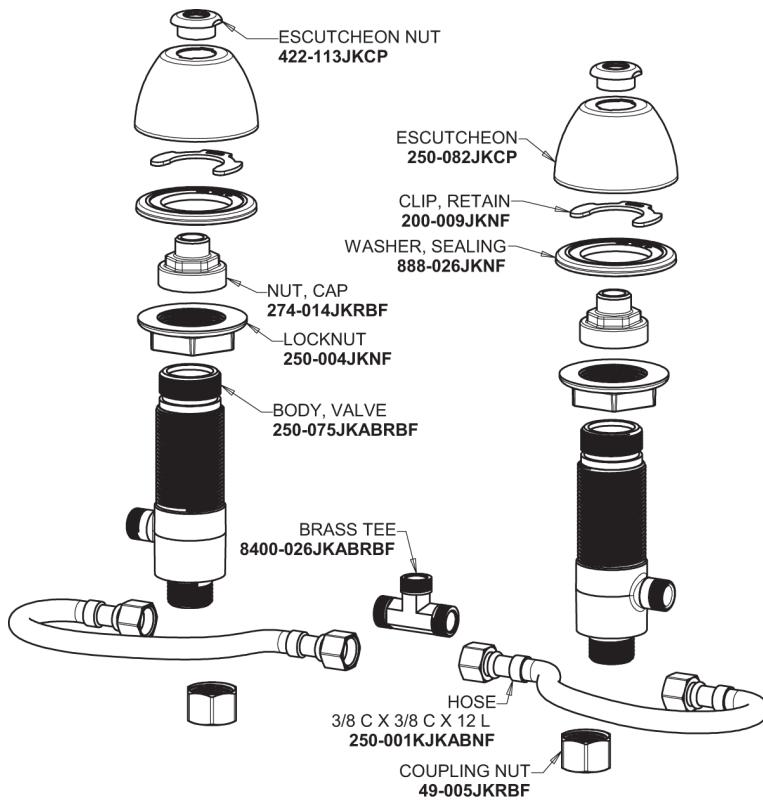

Repair Parts

8452-ABCP

Dual-handle safety eyewash/faucet fitting

CHICAGO FAUCETS®

Geberit Group

Base Parts:

Spout for 8450 Series 8450-SPOUT

For Technical Assistance:

Dual-handle safety eyewash/faucet fitting

CHICAGO FAUCETS®

Geberit Group

4" Wristblade Handle
317-PRJKCP

2.2 GPM (8.3 L/min) Vandal Proof Softflo Aerator
E12VPJKABCP

Quatern Compression Cartridge (pair)
377-XTRHJKABNF (right)
377-XTLHJKABNF (left)