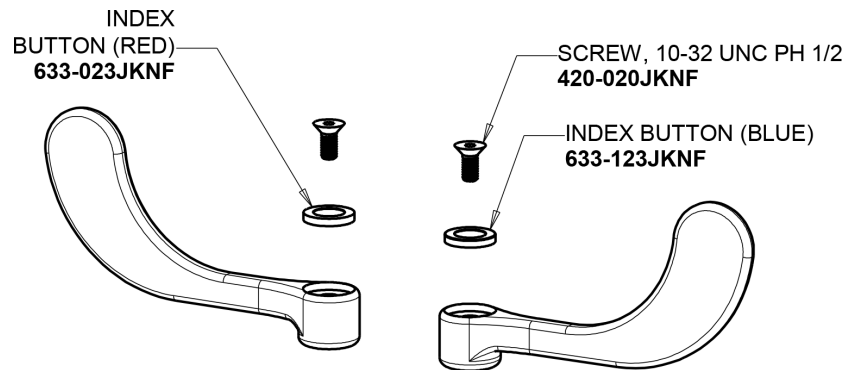

Repair Parts

8452-ABCP

Dual-handle safety eyewash/faucet fitting

CHICAGO FAUCETS®

Geberit Group

Base Parts:

Spout for 8450 Series 8450-SPOUT

For Technical Assistance:

Dual-handle safety eyewash/faucet fitting

CHICAGO FAUCETS®

Geberit Group

4" Wristblade Handle
317-PRJKCP

2.2 GPM (8.3 L/min) Vandal Proof Softflo Aerator
E12VPJKABCP

Quatern Compression Cartridge (pair)
377-XTRHJKABNF (right)
377-XTLHJKABNF (left)