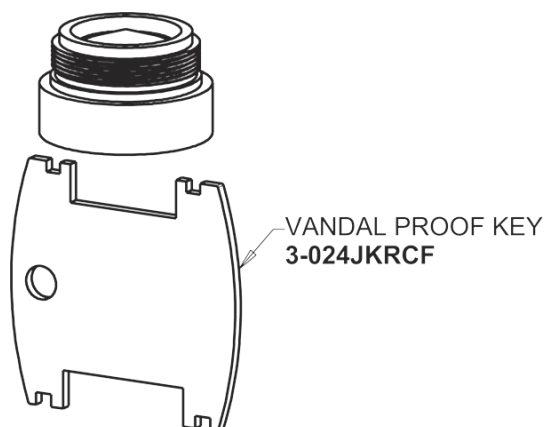

Repair Parts

8452-ABCP

Dual-handle safety eyewash/faucet fitting

CHICAGO FAUCETS®

Geberit Group

Base Parts:

Spout for 8450 Series 8450-SPOUT

For Technical Assistance:

Dual-handle safety eyewash/faucet fitting

CHICAGO FAUCETS®

Geberit Group

4" Wristblade Handle
317-PRJKCP

2.2 GPM (8.3 L/min) Vandal Proof Softflo Aerator
E12VPJKABCP

Quatern Compression Cartridge (pair)
377-XTRHJKABNF (right)
377-XTLHJKABNF (left)