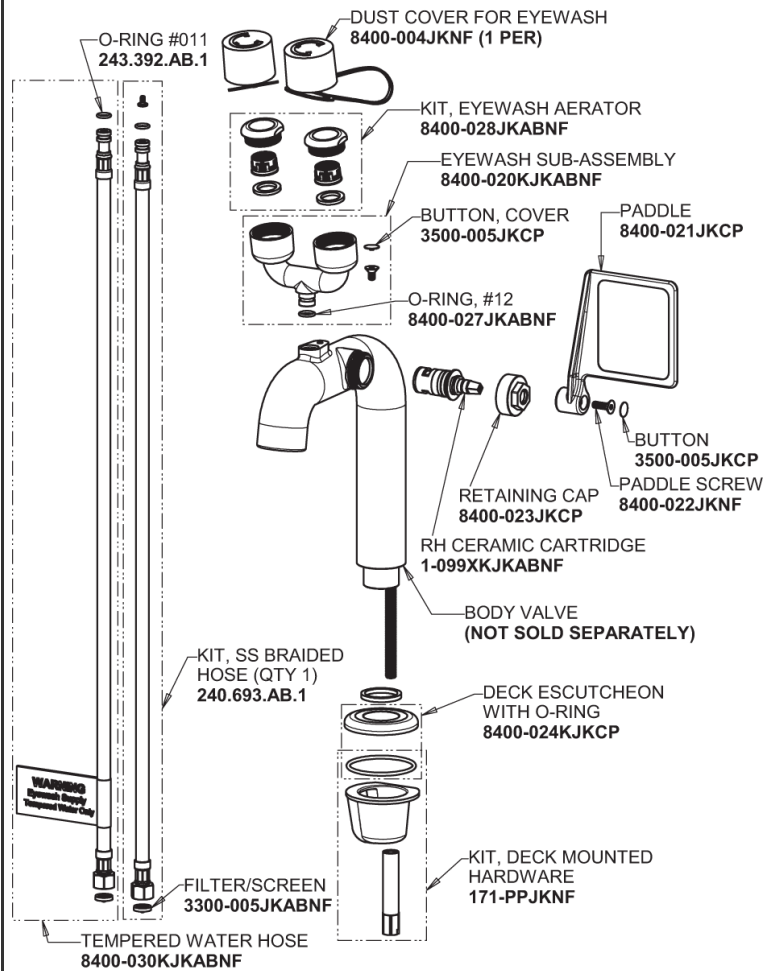

Repair Parts

8452-ABCP

Dual-handle safety eyewash/faucet fitting

CHICAGO FAUCETS®

Geberit Group

Base Parts:

Spout for 8450 Series 8450-SPOUT

For Technical Assistance:

Dual-handle safety eyewash/faucet fitting

CHICAGO FAUCETS®

Geberit Group

4" Wristblade Handle
317-PRJKCP

2.2 GPM (8.3 L/min) Vandal Proof Softflo Aerator
E12VPJKABCP

Quatern Compression Cartridge (pair)
377-XTRHJKABNF (right)
377-XTLHJKABNF (left)