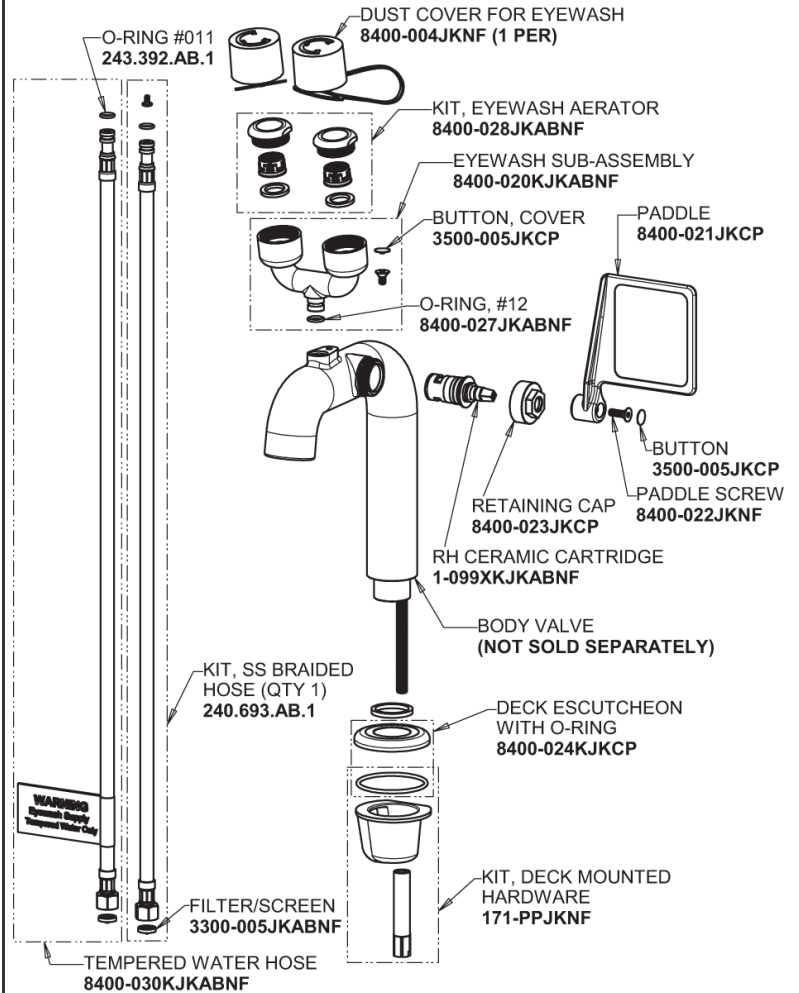

Spout for 8450 Series 8450-SPOUT

Adapter for 8450 Series
8400-025JKABRBF

For Technical Assistance:

Phone: 800-TEC-TRUE (832-8783)

Email: techsupport.us@chicago faucets.com

2100 South Clearwater Drive

Des Plaines, IL 60018

Phone: 847-803-5000

chicago faucets.com