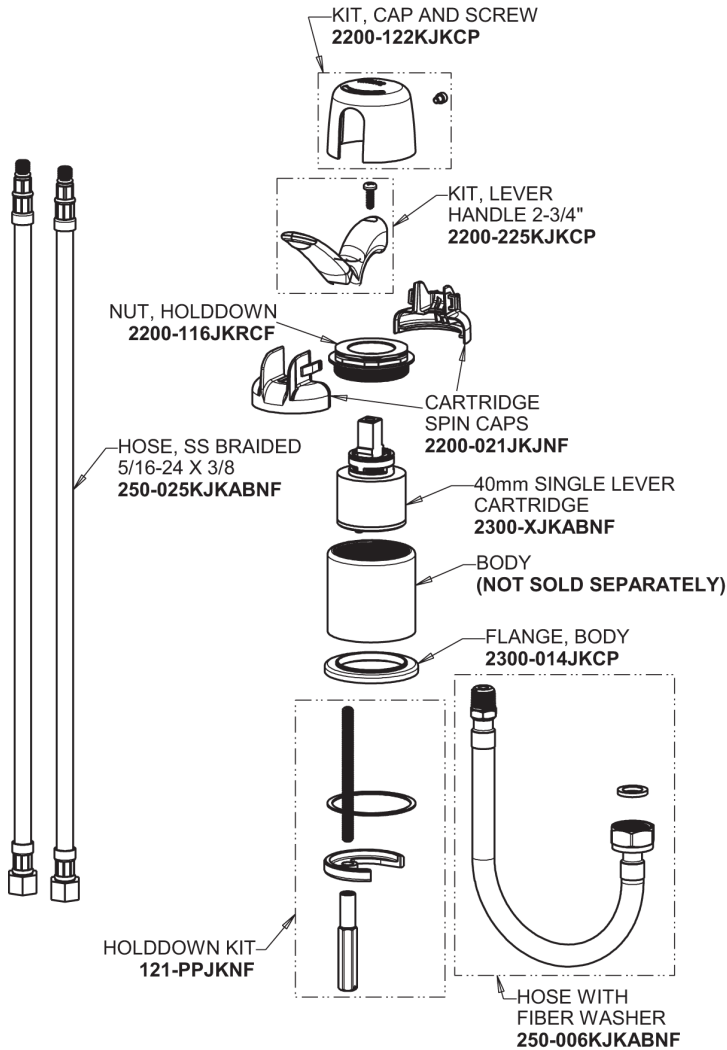

# Repair Parts

8451-E64VPABCP

Single-handle safety eyewash/faucet fitting

## Base Parts:

1.0 GPM (3.8 L/min) Vandal Proof Non-Aerating Laminar Outlet

E64VPJKABCP