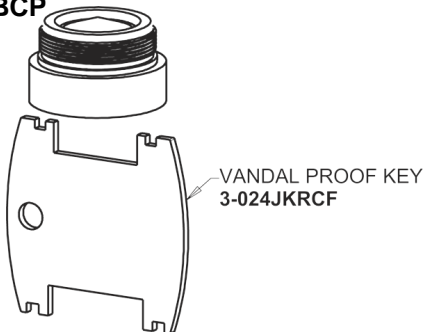

# Repair Parts

8451-E64VPABCP

Single-handle safety eyewash/faucet fitting

## Base Parts:

1.0 GPM (3.8 L/min) Vandal Proof Non-Aerating Laminar Outlet

E64VPJKABCP