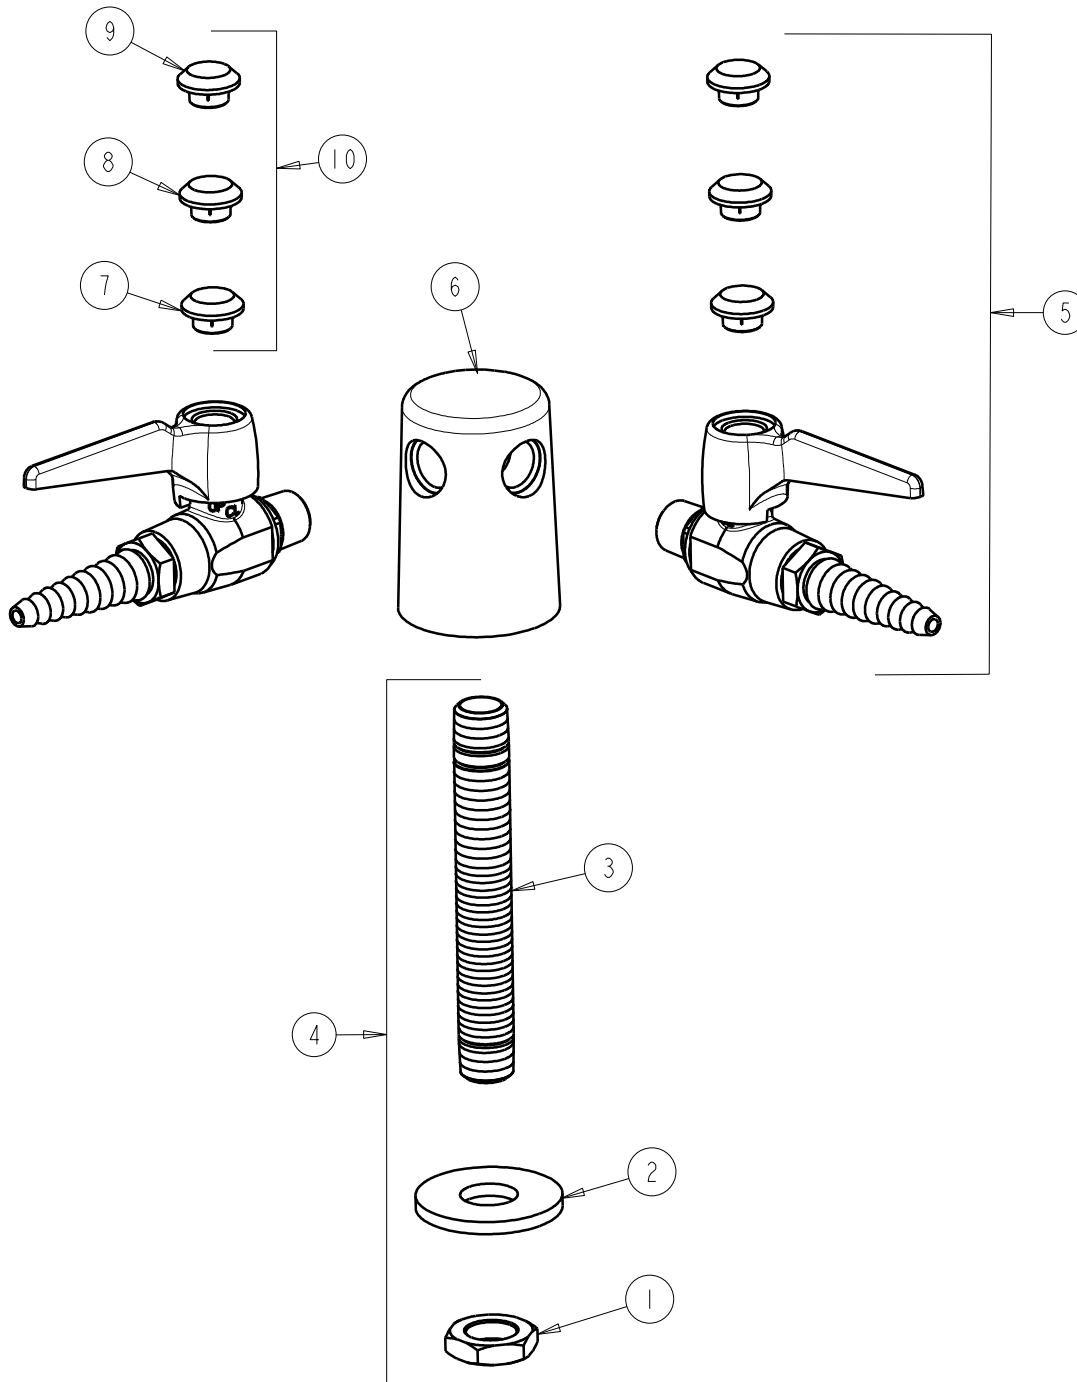

**CHICAGO FAUCETS** 

a Geberit company

2100 South Clearwater Drive  
Des Plaines, IL 60018  
Phone: 847-803-5000  
Fax: 847-803-5454  
www.chicagofaucets.com

**REPAIR PARTS**

BY: JAR DATE: 09-18-09

CHK: *[Signature]* REV:

FITTING NO.

**982-WSV909AGVSAM**

SUBMITTED MODEL NO.

ITEM NO.

**FOR TECHNICAL ASSISTANCE**  
1-800-TEC-TRUE (1-800-832-8783)

ITEM	PART NO.	DESCRIPTION
1	705-008JKRBF	NUT
2	705-010JKNF	STEEL WASHER
3	957-003JKRBF	MALE THREAD SHANK
4	957-003JKRBF	SHANK ASSEMBLY 3/8 X 4-3/4
5	909-AGVJKSAM	BALL VALVE
6	-----	TURRET, TWO OUTLETS
7	216-278JKNF	BUTTON 'AIR'
8	216-328JKNF	BUTTON 'GAS'
9	216-378JKNF	BUTTON 'VAC'
10	216-PPJKNF	PRE-PACK (AIR, GAS, VAC)