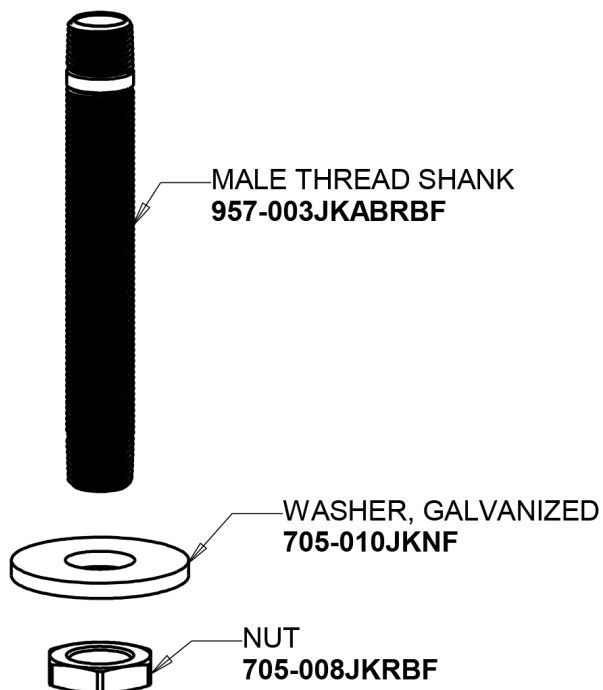

# Repair Parts

982-WSV909CAGCP

Deck-mounted laboratory turret with two valves at 90°

# CHICAGO FAUCETS®

Geberit Group

Turret with Two Side Outlets at 90°

## Base Parts:

Shank Assembly  
957-003KJKABRBF

Ball Valve with Check  
909-CAGCP