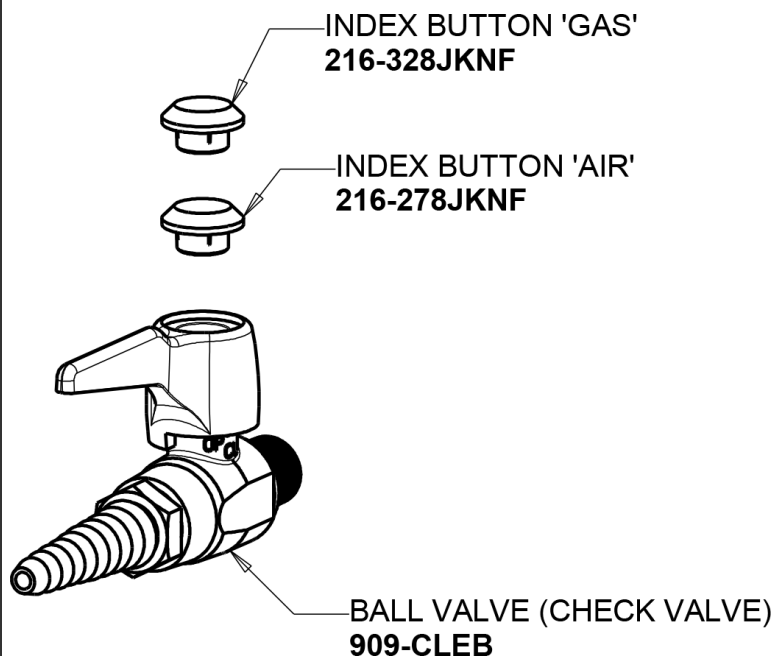

# Repair Parts

982-WSV909CAGCP

Deck-mounted laboratory turret with two valves at 90°

# CHICAGO FAUCETS®

Geberit Group

Turret with Two Side Outlets at 90°

## Base Parts:

Shank Assembly  
957-003KJKABRBF

Ball Valve with Check  
909-CAGCP