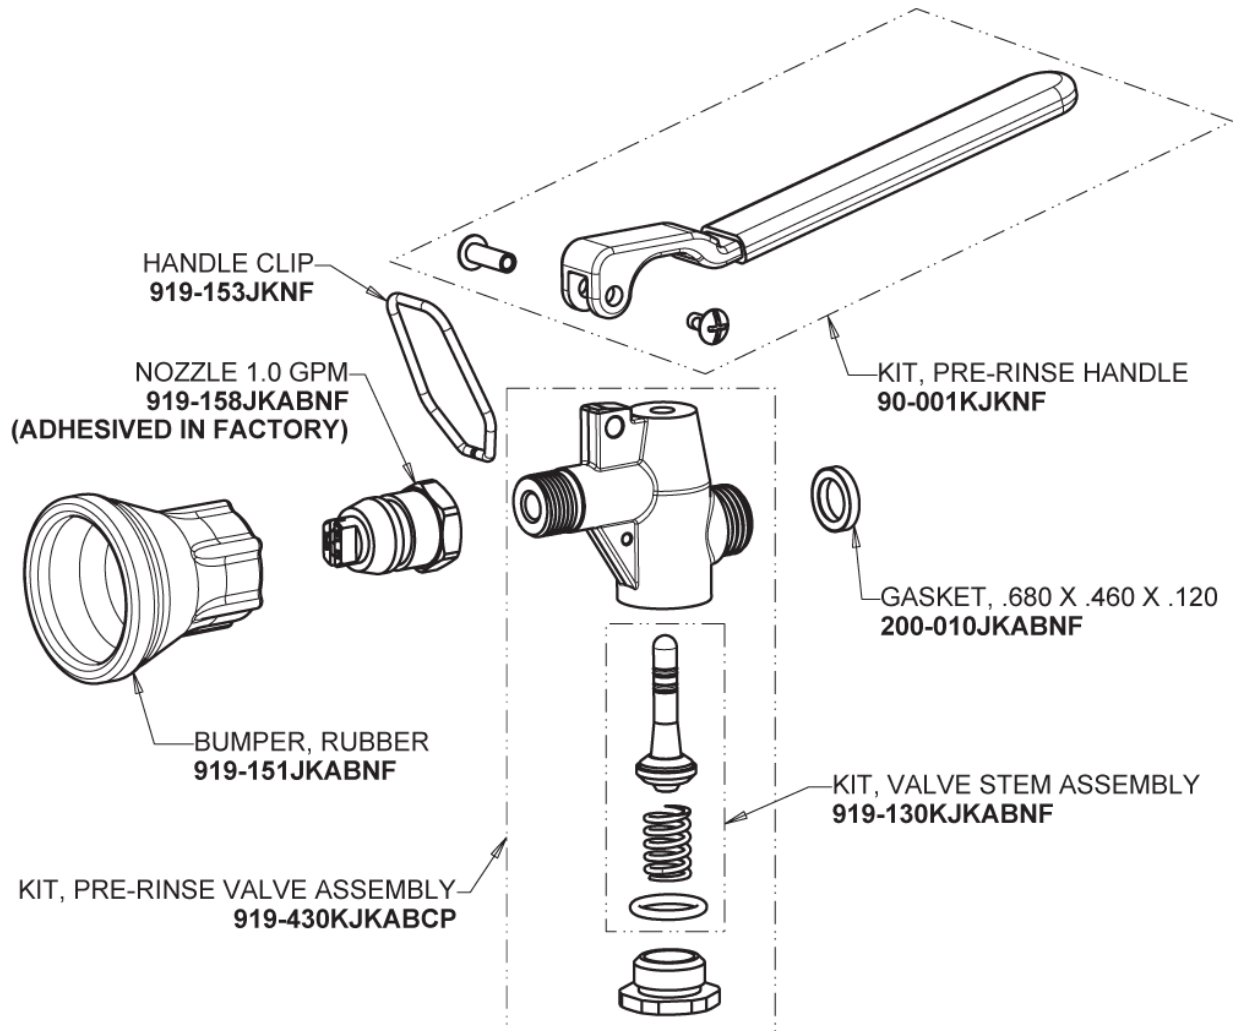

Repair Parts

919-SLABCP

Pre-rinse fitting, single-hole mount

CHICAGO FAUCETS®

Geberit Group

Pre-Rinse Riser
919-SABCP

For Technical Assistance:

Phone: 800-TEC-TRUE (832-8783)

Email: techsupport.us@chicagofaucets.com

2100 South Clearwater Drive

Des Plaines, IL 60018

Phone: 847-803-5000

chicagofaucets.com

Repair Parts

919-SLABCP

Pre-rinse fitting, single-hole mount

CHICAGO FAUCETS®

Geberit Group

Pre-Rinse Spray Valve
90-LABCP

For Technical Assistance:

Phone: 800-TEC-TRUE (832-8783)

Email: techsupport.us@chicagofaucets.com

2100 South Clearwater Drive

Des Plaines, IL 60018