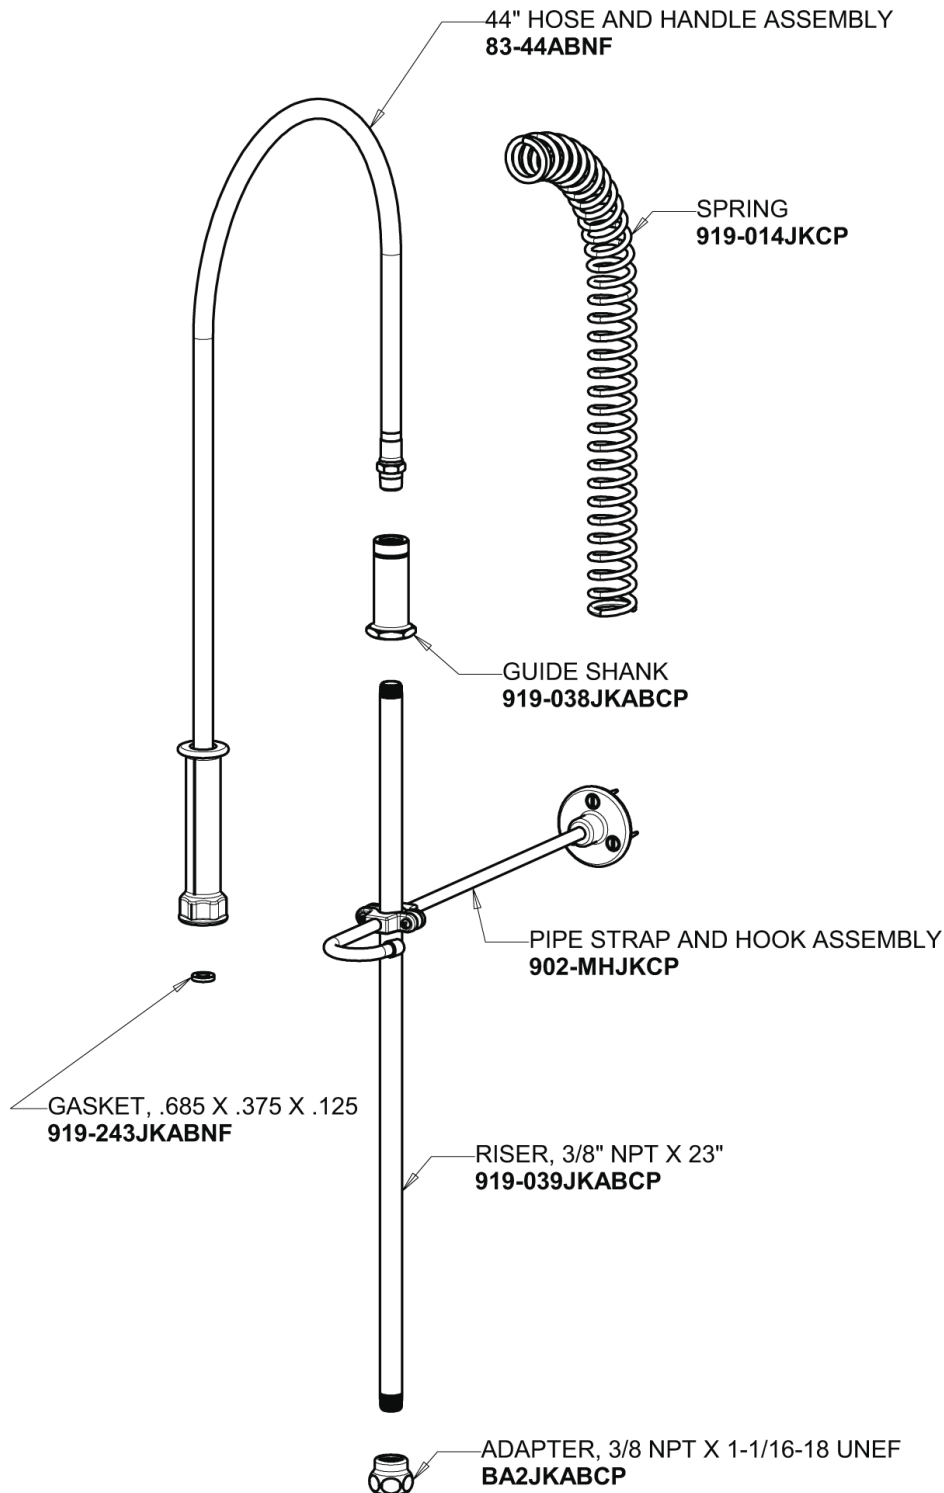

Repair Parts

919-SLABCP

Pre-rinse fitting, single-hole mount

CHICAGO FAUCETS®

Geberit Group

Pre-Rinse Riser
919-SABCP

For Technical Assistance:

Phone: 800-TEC-TRUE (832-8783)

Email: techsupport.us@chicagofaucets.com

2100 South Clearwater Drive

Des Plaines, IL 60018

Phone: 847-803-5000

chicagofaucets.com

Repair Parts

919-SLABCP

Pre-rinse fitting, single-hole mount

CHICAGO FAUCETS®

Geberit Group

Pre-Rinse Spray Valve
90-LABCP

For Technical Assistance:

Phone: 800-TEC-TRUE (832-8783)

Email: techsupport.us@chicagofaucets.com

2100 South Clearwater Drive

Des Plaines, IL 60018