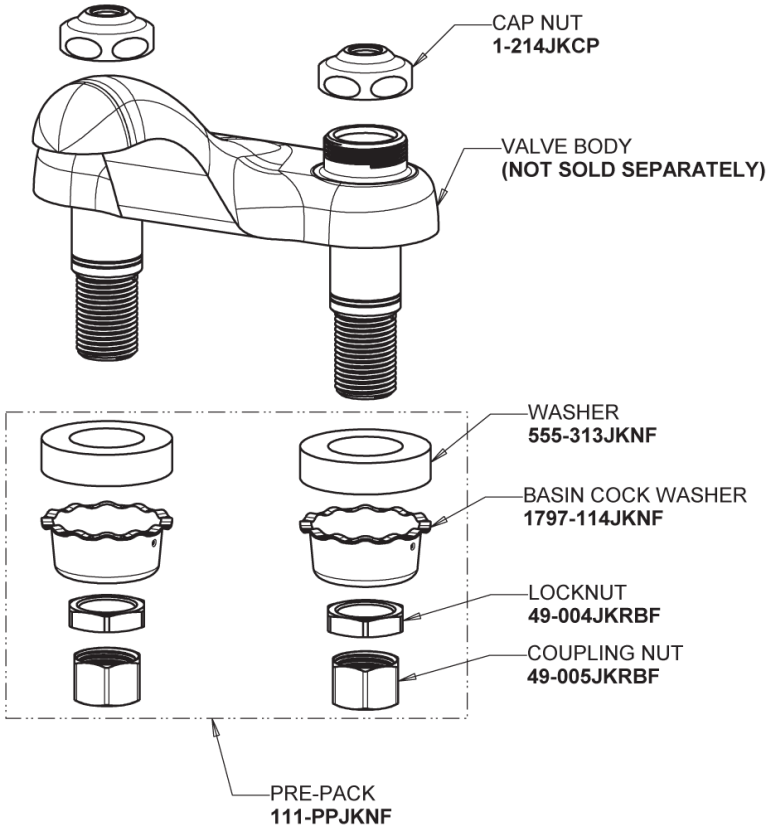

Repair Parts

802-317ABCP

Deck-mounted manual faucet with 4" centers

CHICAGO FAUCETS®

Geberit Group

Base Parts:

2.2 GPM (8.3 L/min) Softflo Aerator
E12JKABCP

4" Wristblade Handle 317-PRJKCP