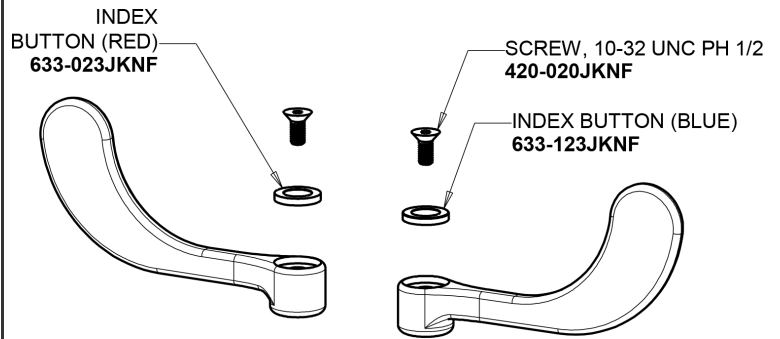

Repair Parts

802-317ABCP

Deck-mounted manual faucet with 4" centers

CHICAGO FAUCETS®

Geberit Group

Base Parts:

2.2 GPM (8.3 L/min) Softflo Aerator
E12JKABCP

4" Wristblade Handle 317-PRJKCP

Quatern Compression Cartridge (pair)
1-099XTJKABNF (right)
1-100XTJKABNF (left)

For Technical Assistance:

Phone: 800-TEC-TRUE (832-8783)

Email: techsupport.us@chicagofaucets.com

2100 South Clearwater Drive