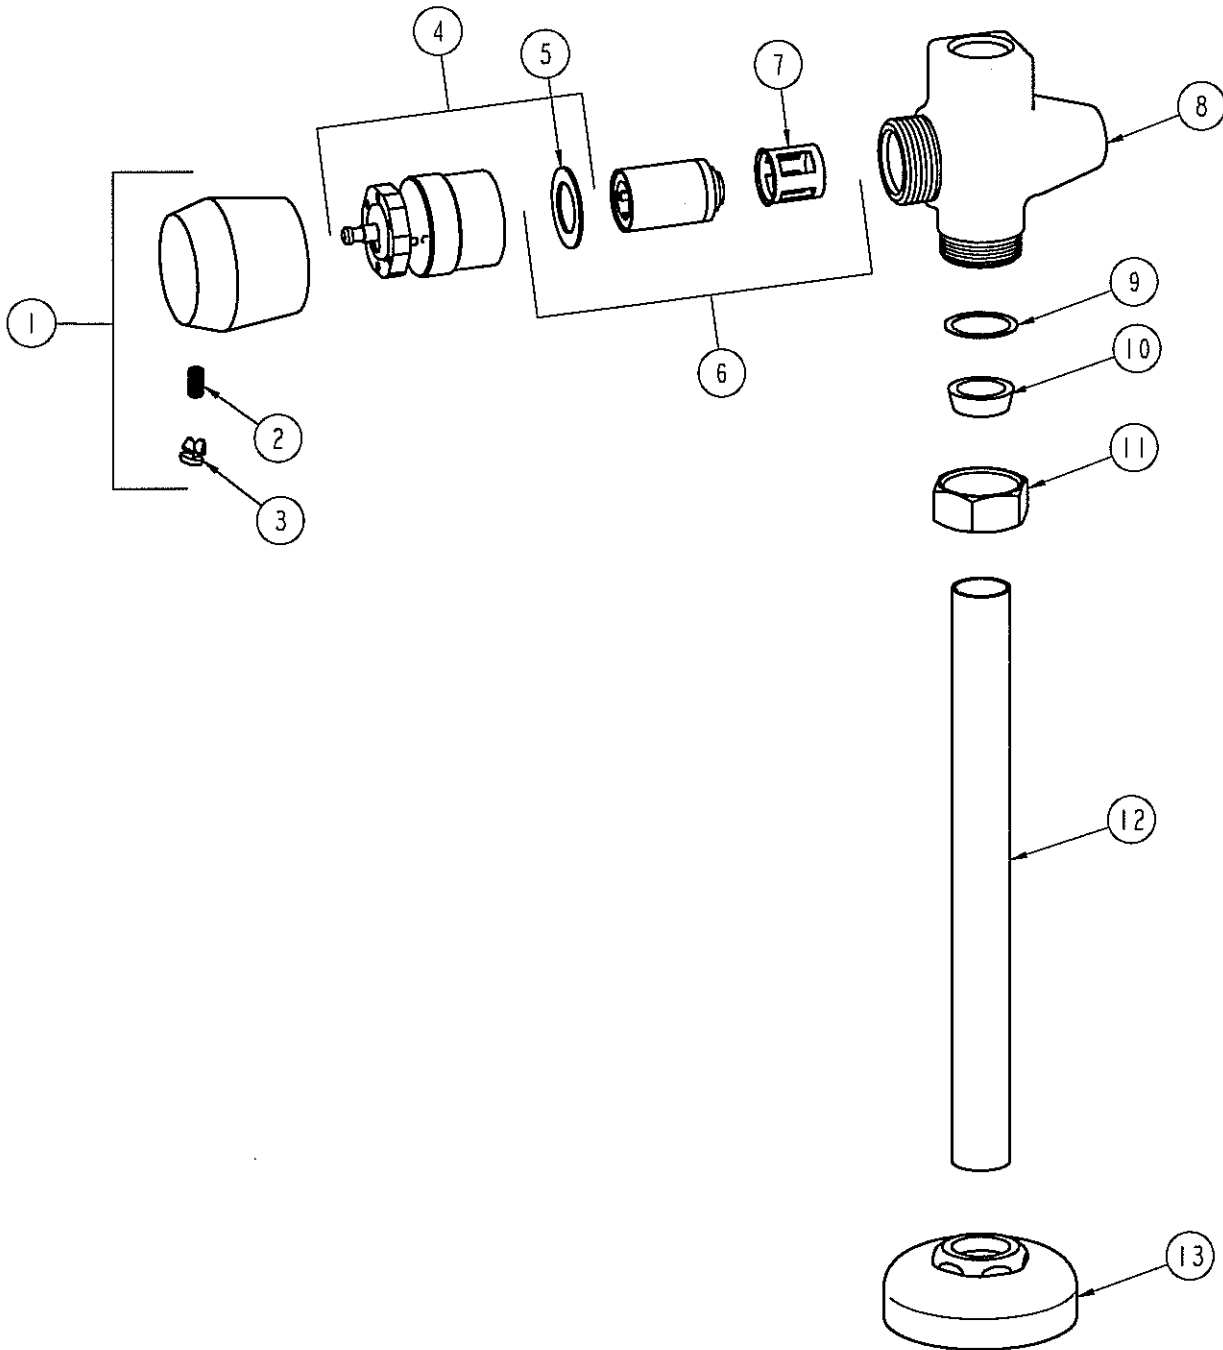

PARTS LIST

BY: SID
CHK'D: SID

CHICAGO FAUCETS
Last As Long As The Building

FINISH: AS SPECIFIED
DATE: 10-07-02

733-665PSH

ITEM NO.	PART NO.	DESCRIPTION	ITEM NO.	PART NO.	DESCRIPTION
1	665	HANDLE, PUSH	8	-----	VALVE BODY (NOT SOLD SEPARATELY)
2	665-116	SET SCREW	9	702-012	WASHER
3	665-309K	BUTTONS, HOT AND COLD	10	93-033	RUBBER WASHER
4	665-190K	ACTUATOR ASSEMBLY	11	702-002	NUT
5	665-011	SEALING WASHER	12	732-001	TUBE
6	671-X	METERING VALVE CARTRIDGE	13	142-PP	FLANGE ASSEMBLY PRE-PACK
7	667-402	MVP FILTER			