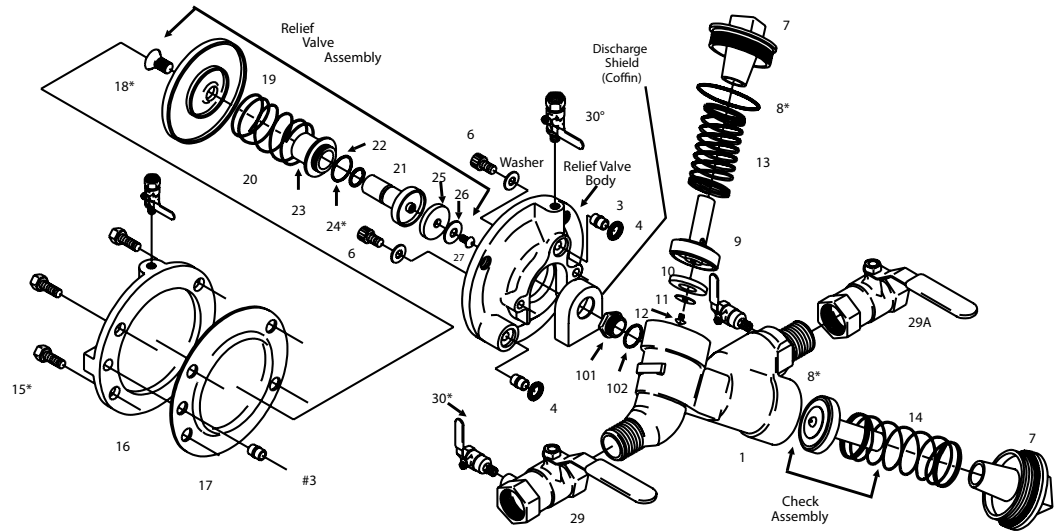

825-Y, -YS, -YA, -YR, -YAR & YAS
LF825Y and LF825YA
3/4" - 2" Reduced Pressure
Zone Assembly

Ordering Code	Style	Size
---------------	-------	------

Check Rubber Kit		
905042	Y, YA, YAR	3/4"-1 1/4"
905053	Y, YA, YAR	1 1/2" & 2"
905042S	YS, YAS	3/4"-1 1/4"
905053S	YS, YAS	1 1/2" & 2"

Kit Includes: Items 8, 10, 2 ea.

Ordering Code	Style	Size
---------------	-------	------

Relief Valve Rubber Kit		
905043	Y, YA, YAR	3/4"-1 1/4"
905054	Y, YA, YAR	1 1/2" & 2"
905043S	YS, YAS	3/4"-1 1/4"
905054S	YS, YAS	1 1/2" & 2"

Ordering Code	Style	Size
---------------	-------	------

Complete Rubber Kit		
905111	Y, YA, YAR	3/4"-1 1/4"
905112	Y, YA, YAR	1 1/2" & 2"

Kit Includes: Both checks & relief valve. Items 3, 4, 5, 8, 104

Ordering Code	Style	Size
---------------	-------	------

Ordering Code	Part	Size
---------------	------	------

YA Elbow Parts		
39822372	104 O-ring	3/4"-1"
39823072	104 O-ring	1 1/2"-2"

Kit Includes: Items 103, 104

*The wetted surface of this product contacted by consumable water contains less than 0.25% of lead by weight.