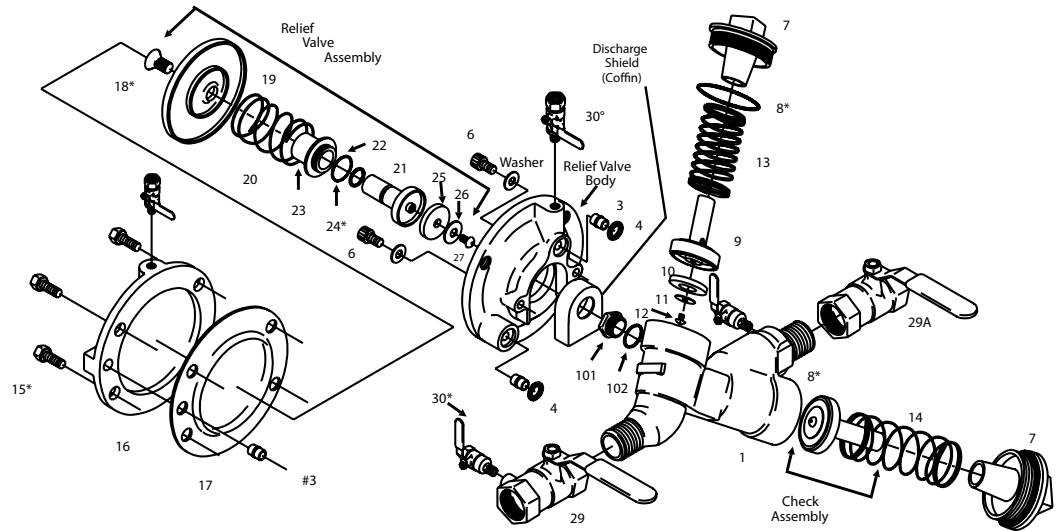

825-Y, -YS, -YA, -YR, -YAR & YAS  
LF825Y and LF825YA  
3/4" - 2" Reduced Pressure  
Zone Assembly

Ordering Code	Style	Size
---------------	-------	------

Check Rubber Kit		
905042	Y, YA, YAR	3/4"-1 1/4"
905053	Y, YA, YAR	1 1/2" & 2"
905042S	YS, YAS	3/4"-1 1/4"
905053S	YS, YAS	1 1/2" & 2"

Kit Includes: Items 8, 10, 2 ea.

Ordering Code	Style	Size
---------------	-------	------

Relief Valve Rubber Kit		
905043	Y, YA, YAR	3/4"-1 1/4"
905054	Y, YA, YAR	1 1/2" & 2"
905043S	YS, YAS	3/4"-1 1/4"
905054S	YS, YAS	1 1/2" & 2"

Ordering Code	Style	Size
---------------	-------	------

Complete Rubber Kit		
905111	Y, YA, YAR	3/4"-1 1/4"
905112	Y, YA, YAR	1 1/2" & 2"

Kit Includes: Both checks & relief valve. Items 3, 4, 5, 8, 104

Ordering Code	Style	Size
---------------	-------	------