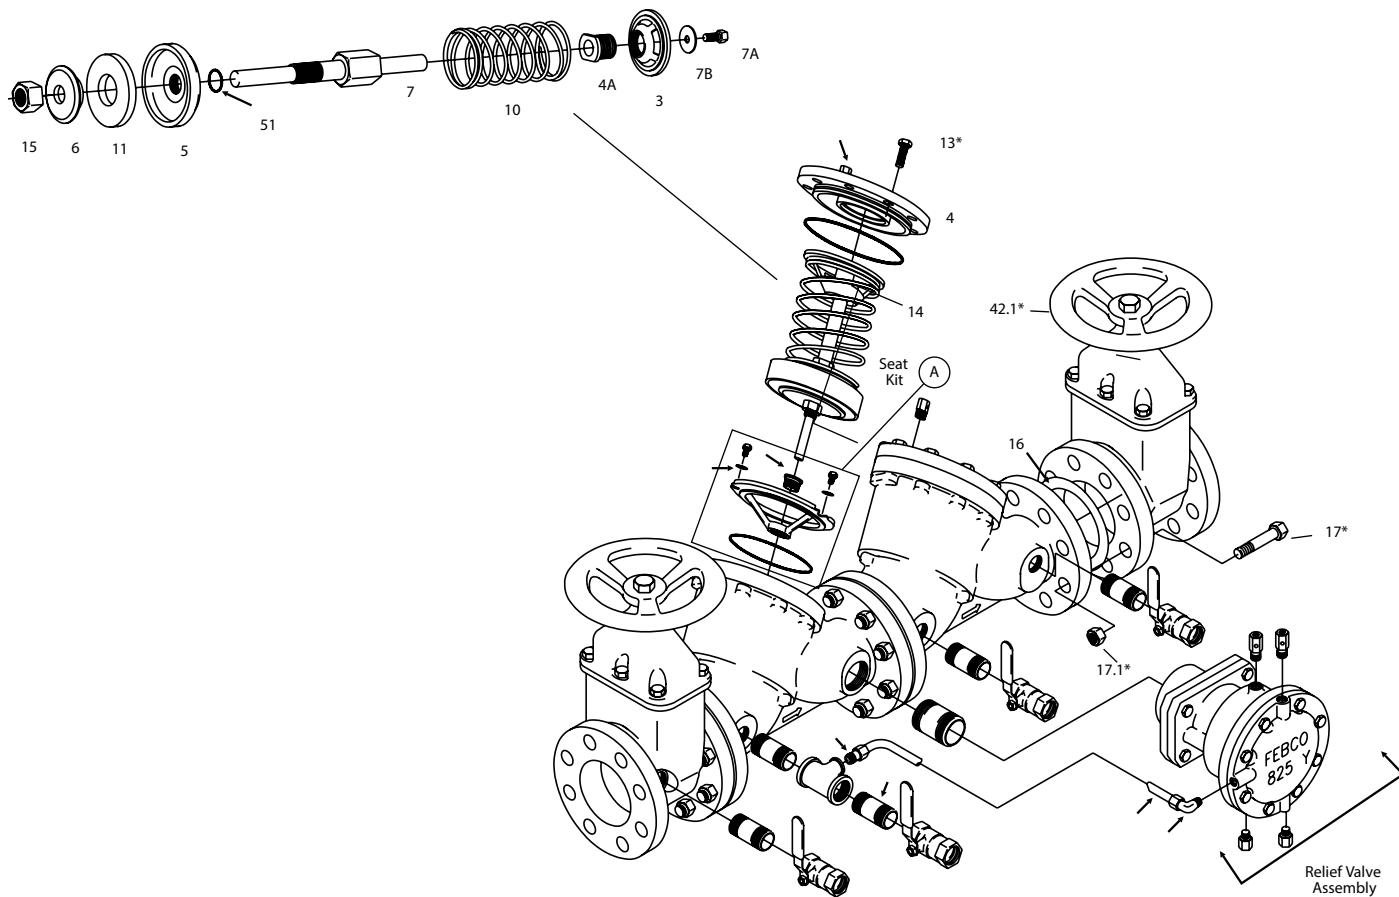

825, 825D, 825YD, 826YD

2½" – 10" Reduced Pressure / Reduced Pressure Detector Assemblies