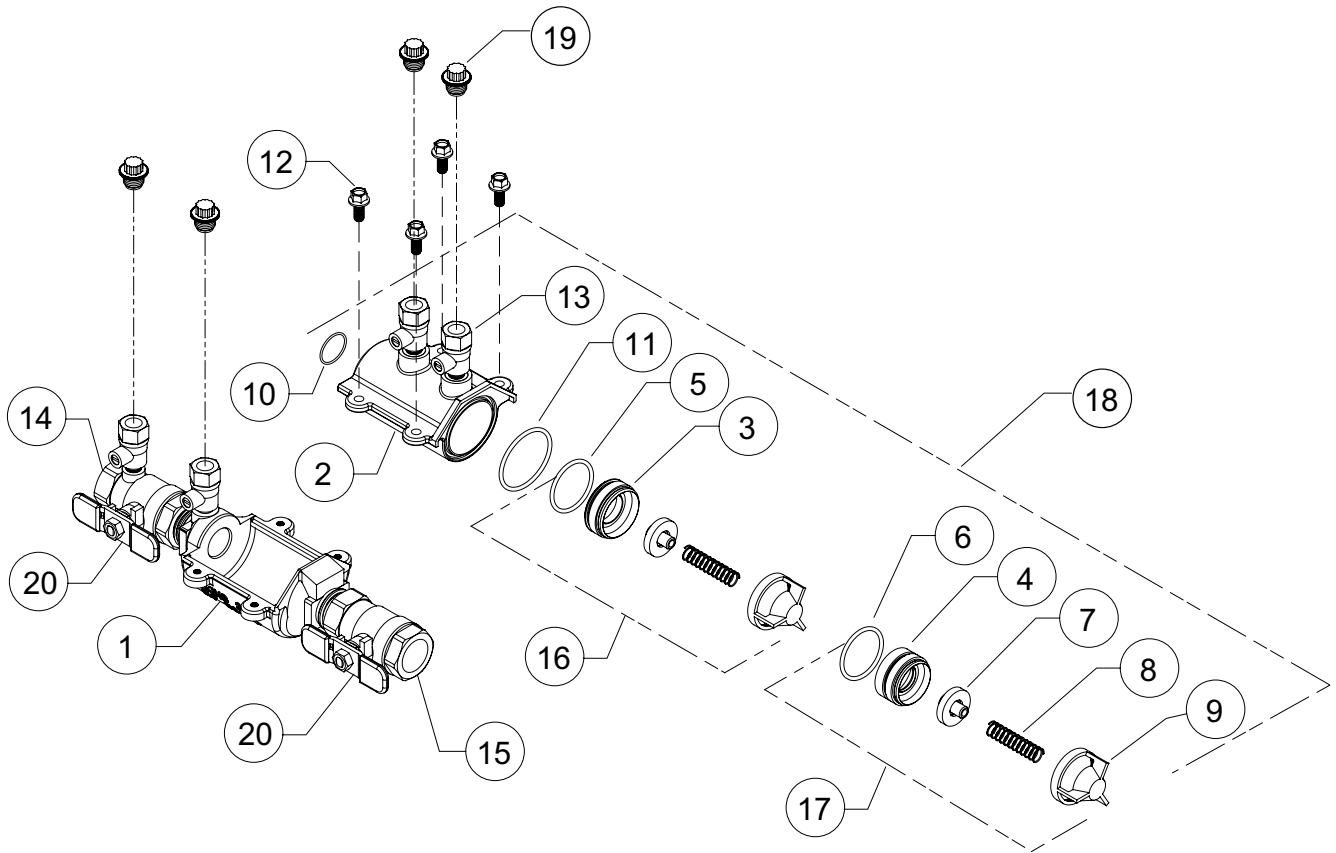

Repair Kit, Rubber

RK34-350R Size 3/4"			RK1-350R Size 1"		
Part Number	Qty.	Description	Part Number	Qty.	Description
125N-PM	1	O-RING #1 CHECK ASSY	131N-PM	1	O-RING #1 CHECK ASSY
126N-PM	1	O-RING #2 CHECK ASSY	132N-PM	1	O-RING #2 CHECK ASSY
214N	1	O-RING, HOUSING INLET	220N-80	1	O-RING, HOUSING INLET
223N	1	O-RING, HOUSING OUTLET	226N-80	1	O-RING, HOUSING OUTLET
352-30	2	POPPET	353-30	2	POPPET

Repair Kit, Complete

RK34-350 Size 3/4"			RK1-350 Size 1"		
Part Number	Qty.	Description	Part Number	Qty.	Description
352-300A	1	#1 CHECK ASSEMBLY	353-300A	1	#1 CHECK ASSEMBLY
352-300B	1	#2 CHECK ASSEMBLY	353-300B	1	#2 CHECK ASSEMBLY
214N	1	O-RING, HOUSING INLET	220N-80	1	O-RING, HOUSING INLET
223N	1	O-RING, HOUSING OUTLET	226N-80	1	O-RING, HOUSING OUTLET

Repair Kit, Vessel

RK34-350V Size 3/4"			RK1-350V Size 1"		
Part Number	Qty.	Description	Part Number	Qty.	Description
ITEM 18	1	HOUSING ASSEMBLY	ITEM 18	1	HOUSING ASSEMBLY

Repair Kit, Complete

RK34-350BOF Size 3/4"			RK1-350BOF Size 1"		
Part Number	Qty.	Description	Part Number	Qty.	Description
352-1BOF	1	HOUSING, BLOW OUT/FLUSH, 3/4"	353-1BOF	1	HOUSING, BLOW OUT/FLUSH, 1"
218N	1	O-RING, HOUSING INLET	223N-80	1	O-RING, HOUSING INLET
223N-80	1	O-RING, HOUSING OUTLET	226N-80	1	O-RING, HOUSING OUTLET

MODEL 350XL and 350

Parts Drawing

RK34-350BOF
RK1-350BOF

Repair Kit, Ball Valve Handles

REPAIR KIT,	RK34-BVHDXL 3/4"	RK1-BVHDXL 1"	REPAIR KIT,	RK34-BVHD 1/2"-3/4"	RK1-BVHD 1"
Description	Part Number	Qty.	Description	Part Number	Qty.
GREEN BALL VLV. HANDLE & NUT	852-6XL	2	BLUE BALL VLV. HANDLE & NUT	852-6	2
				853-6	2