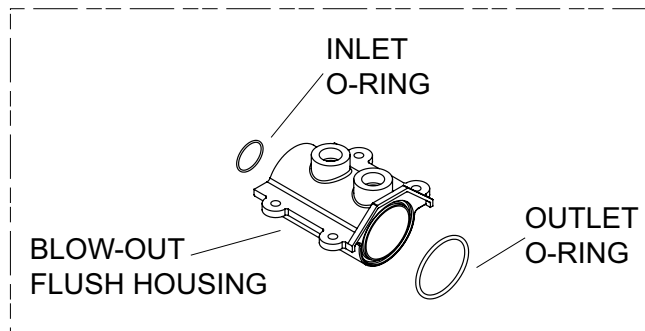

Repair Kit, Complete

RK34-350 Size 3/4"			RK1-350 Size 1"		
Part Number	Qty.	Description	Part Number	Qty.	Description
352-300A	1	#1 CHECK ASSEMBLY	353-300A	1	#1 CHECK ASSEMBLY
352-300B	1	#2 CHECK ASSEMBLY	353-300B	1	#2 CHECK ASSEMBLY
214N	1	O-RING, HOUSING INLET	220N-80	1	O-RING, HOUSING INLET
223N	1	O-RING, HOUSING OUTLET	226N-80	1	O-RING, HOUSING OUTLET

Repair Kit, Vessel

RK34-350V Size 3/4"			RK1-350V Size 1"		
Part Number	Qty.	Description	Part Number	Qty.	Description
ITEM 18	1	HOUSING ASSEMBLY	ITEM 18	1	HOUSING ASSEMBLY

Repair Kit, Complete

RK34-350BOF Size 3/4"			RK1-350BOF Size 1"		
Part Number	Qty.	Description	Part Number	Qty.	Description
352-1BOF	1	HOUSING, BLOW OUT/FLUSH, 3/4"	353-1BOF	1	HOUSING, BLOW OUT/FLUSH, 1"
218N	1	O-RING, HOUSING INLET	223N-80	1	O-RING, HOUSING INLET
223N-80	1	O-RING, HOUSING OUTLET	226N-80	1	O-RING, HOUSING OUTLET

MODEL 350XL and 350

Parts Drawing

RK34-350BOF
RK1-350BOF

Repair Kit, Ball Valve Handles

REPAIR KIT,	RK34-BVHDXL 3/4"	RK1-BVHDXL 1"	REPAIR KIT,	RK34-BVHD 1/2"-3/4"	RK1-BVHD 1"
Description	Part Number	Qty.	Description	Part Number	Qty.
GREEN BALL VLV. HANDLE & NUT	852-6XL	2	BLUE BALL VLV. HANDLE & NUT	852-6	2
				853-6	2