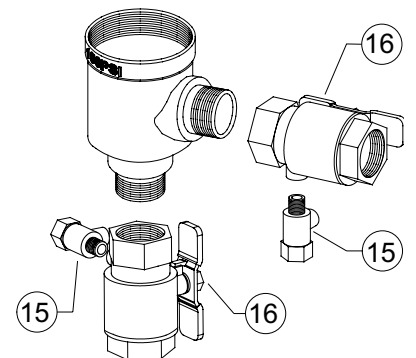

MODEL 720A

Pressure Vacuum Breakers – 1/2" to 1"

Repair Kit Components		1/2" - 1"		
Item #	Item Description	RK1-720A	RK1-720AB	RK1-720AP
1	Screw, Canopy		● (x3)	
2	Canopy		●	
3	Bonnet		●	
4	Washer, Bonnet	●	●	
5	O-Ring, Bonnet	●	●	●
6	Load Nut and Guide	●		●
7	Load Washer	●		●
8	Disc, Upper	●		●
9	Poppet	●		●
10	Spring	●		
11	Screw, Spider	●		
12	Disc, Lower	●		
13	Guide Spider	●		
14	Nut, Hex	●		

Whole Goods (Available for individual sale)				
Item #	Item Description	1/2"	3/4"	1"
15	Test Cock		RK18-860XL	
16	Ball Valve, Tapped	12-850T	34-850T	1-850T

Item No.	Repair Kit Description
	1/2" - 1"
RK1-720A	Complete Repair Kit, 1/2 - 1" 720A
RK1-720AB	Bonnet Repair Kit, 1/2 - 1" 720A
RK1-720AP	Poppet Repair Kit, 1/2 - 1" 720A