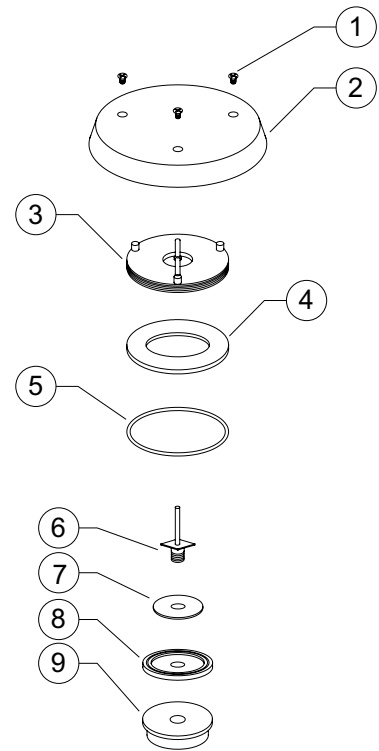

MODEL 720A

Pressure Vacuum Breakers – 1/2" to 1"

Repair Kit Components		1/2" - 1"		
Item #	Item Description	RK1-720A	RK1-720AB	RK1-720AP
1	Screw, Canopy		● (x3)	
2	Canopy		●	
3	Bonnet		●	
4	Washer, Bonnet	●	●	
5	O-Ring, Bonnet	●	●	●
6	Load Nut and Guide	●		●
7	Load Washer	●		●
8	Disc, Upper	●		●
9	Poppet	●		●
10	Spring	●		
11	Screw, Spider	●		
12	Disc, Lower	●		
13	Guide Spider	●		
14	Nut, Hex	●		

Whole Goods (Available for individual sale)				
Item #	Item Description	1/2"	3/4"	1"
15	Test Cock		RK18-860XL	
16	Ball Valve, Tapped	12-850T	34-850T	1-850T

Item No.	Repair Kit Description
	1/2" - 1"
RK1-720A	Complete Repair Kit, 1/2 - 1" 720A
RK1-720AB	Bonnet Repair Kit, 1/2 - 1" 720A
RK1-720AP	Poppet Repair Kit, 1/2 - 1" 720A