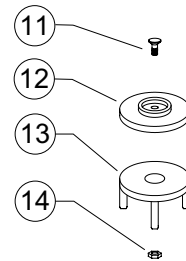

MODEL 720A

Pressure Vacuum Breakers – 1/2" to 1"

Repair Kit Components		1/2" - 1"		
Item #	Item Description	RK1-720A	RK1-720AB	RK1-720AP
1	Screw, Canopy		● (x3)	
2	Canopy		●	
3	Bonnet		●	
4	Washer, Bonnet	●	●	
5	O-Ring, Bonnet	●	●	●
6	Load Nut and Guide	●		●
7	Load Washer	●		●
8	Disc, Upper	●		●
9	Poppet	●		●
10	Spring	●		
11	Screw, Spider	●		
12	Disc, Lower	●		
13	Guide Spider	●		
14	Nut, Hex	●		

Whole Goods (Available for individual sale)				
Item #	Item Description	1/2"	3/4"	1"
15	Test Cock		RK18-860XL	
16	Ball Valve, Tapped	12-850T	34-850T	1-850T

Item No.	Repair Kit Description
	1/2" - 1"
RK1-720A	Complete Repair Kit, 1/2 - 1" 720A
RK1-720AB	Bonnet Repair Kit, 1/2 - 1" 720A
RK1-720AP	Poppet Repair Kit, 1/2 - 1" 720A