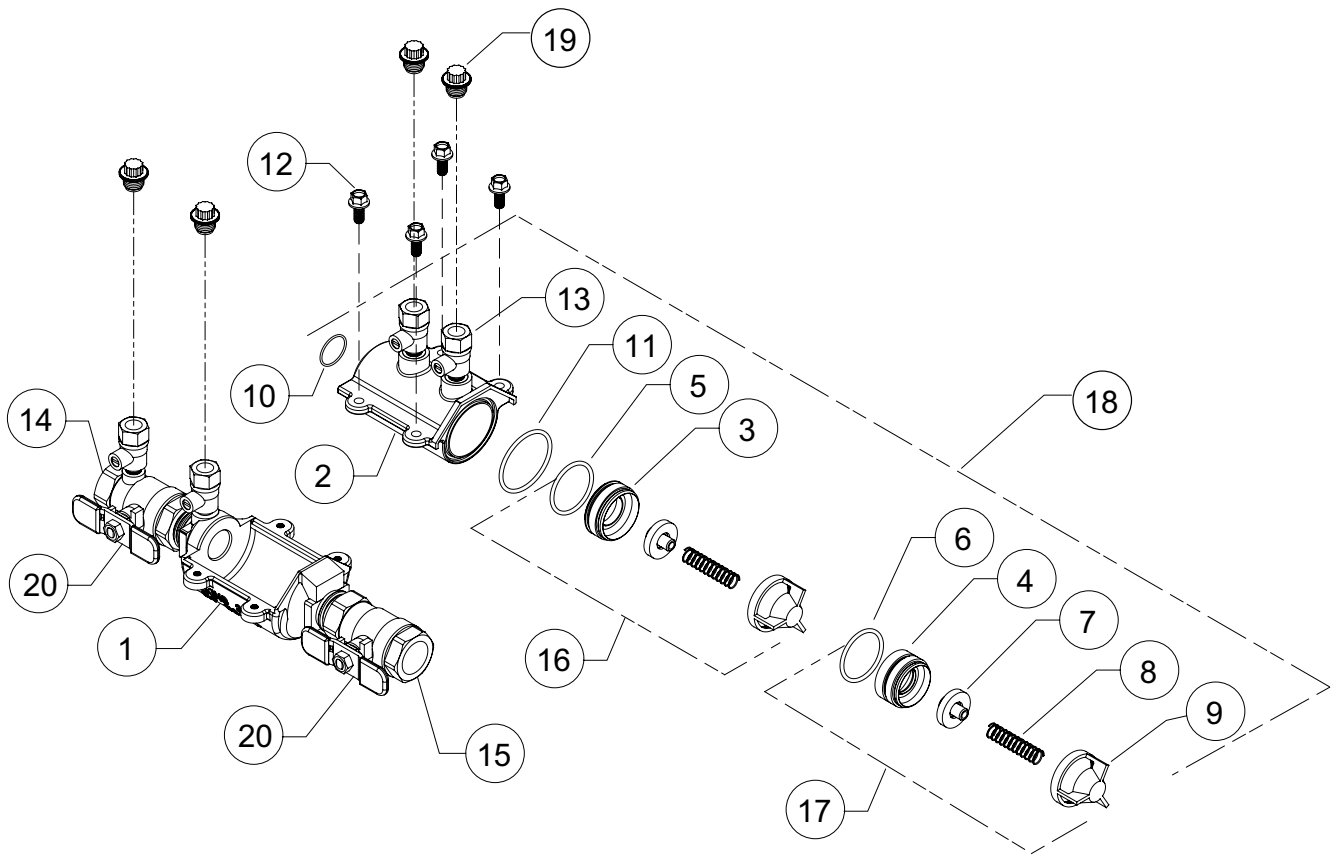

Repair Kit, Rubber

RK34-350R Size 3/4"			RK1-350R Size 1"		
Part Number	Qty.	Description	Part Number	Qty.	Description
125N-PM	1	O-RING #1 CHECK ASSY	131N-PM	1	O-RING #1 CHECK ASSY
126N-PM	1	O-RING #2 CHECK ASSY	132N-PM	1	O-RING #2 CHECK ASSY
214N	1	O-RING, HOUSING INLET	220N-80	1	O-RING, HOUSING INLET
223N	1	O-RING, HOUSING OUTLET	226N-80	1	O-RING, HOUSING OUTLET
352-30	2	POPPET	353-30	2	POPPET

Repair Kit, Complete

RK34-350 Size 3/4"			RK1-350 Size 1"		
Part Number	Qty.	Description	Part Number	Qty.	Description
352-300A	1	#1 CHECK ASSEMBLY	353-300A	1	#1 CHECK ASSEMBLY
352-300B	1	#2 CHECK ASSEMBLY	353-300B	1	#2 CHECK ASSEMBLY
214N	1	O-RING, HOUSING INLET	220N-80	1	O-RING, HOUSING INLET
223N	1	O-RING, HOUSING OUTLET	226N-80	1	O-RING, HOUSING OUTLET

Repair Kit, Vessel

RK34-350V Size 3/4"			RK1-350V Size 1"		
Part Number	Qty.	Description	Part Number	Qty.	Description
ITEM 18	1	HOUSING ASSEMBLY	ITEM 18	1	HOUSING ASSEMBLY

Repair Kit, Complete

RK34-350BOF Size 3/4"			RK1-350BOF Size 1"		
Part Number	Qty.	Description	Part Number	Qty.	Description
352-1BOF	1	HOUSING, BLOW OUT/FLUSH, 3/4"	353-1BOF	1	HOUSING, BLOW OUT/FLUSH, 1"
218N	1	O-RING, HOUSING INLET	223N-80	1	O-RING, HOUSING INLET
223N-80	1	O-RING, HOUSING OUTLET	226N-80	1	O-RING, HOUSING OUTLET

MODEL 350XL and 350

Parts Drawing

RK34-350BOF
RK1-350BOF

Repair Kit, Ball Valve Handles

REPAIR KIT,	RK34-BVHDXL 3/4"	RK1-BVHDXL 1"	REPAIR KIT,	RK34-BVHD 1/2"-3/4"	RK1-BVHD 1"
Description	Part Number	Qty.	Description	Part Number	Qty.
GREEN BALL VLV. HANDLE & NUT	852-6XL	2	BLUE BALL VLV. HANDLE & NUT	852-6	2
				853-6	2