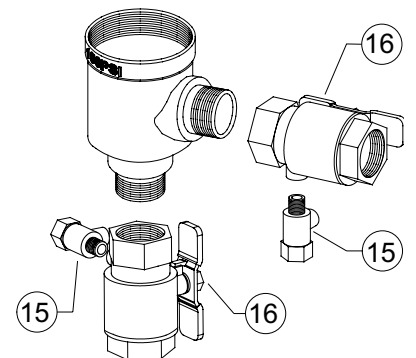

MODEL 720A

Pressure Vacuum Breakers - 1/2" to 1"

Repair Kit Components		1/2" - 1"		
Item #	Item Description	RK1-720A	RK1-720AB	RK1-720AP
1	Screw, Canopy		● (x3)	
2	Canopy		●	
3	Bonnet		●	
4	Washer, Bonnet	●	●	
5	O-Ring, Bonnet	●	●	●
6	Load Nut and Guide	●		●
7	Load Washer	●		●
8	Disc, Upper	●		●
9	Poppet	●		●
10	Spring	●		
11	Screw, Spider	●		
12	Disc, Lower	●		
13	Guide Spider	●		
14	Nut, Hex	●		

Whole Goods (Available for individual sale)				
Item #	Item Description	1/2"	3/4"	1"
15	Test Cock		RK18-860XL	
16	Ball Valve, Tapped	12-850T	34-850T	1-850T

Item No.	Repair Kit Description
	1/2" - 1"
RK1-720A	Complete Repair Kit, 1/2 - 1" 720A
RK1-720AB	Bonnet Repair Kit, 1/2 - 1" 720A
RK1-720AP	Poppet Repair Kit, 1/2 - 1" 720A

MODEL 720A

Pressure Vacuum Breakers - 1 1/4" to 2"

Repair Kit Components		1 1/4" - 2"	
Item #	Item Description	RK2-720A	RK114-720A-BONNET
1	Screw, Canopy		•
2	Canopy		•
3	Retainer Ring		•
4	Bonnet		•
5	Washer, Bonnet	•	
6	O-Ring, Bonnet	•	
7	Load Nut and Guide	•	
8	Load Washer	•	
9	Disc, Upper	•	
10	Poppet	•	
11	Spring	•	
12	Screw, Spider	•	
13	Washer, Lower Disc	•	
14	Disc, Lower	•	
15	Washer, Spider	•	
16	Guide Spider	•	
17	Nut, Hex	•	

Whole Goods (Available for individual sale)				
Item #	Item Description	1 1/4"	1 1/2"	2"
18	Test Cock		RK14-860XL	
19	Ball Valve, Tapped	114-850T	112-850T	2-850T

Item No.	Repair Kit Description
	1 1/4" - 2"
RK2-720A	Complete Repair Kit, 1 1/4 - 2" 720A
RK114-720A-BONNET	Bonnet Repair Kit, 1 1/4 - 2" 720A