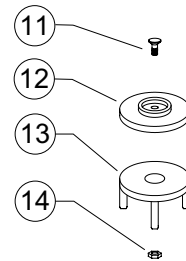

MODEL 720A

Pressure Vacuum Breakers - 1/2" to 1"

Repair Kit Components		1/2" - 1"		
Item #	Item Description	RK1-720A	RK1-720AB	RK1-720AP
1	Screw, Canopy		● (x3)	
2	Canopy		●	
3	Bonnet		●	
4	Washer, Bonnet	●	●	
5	O-Ring, Bonnet	●	●	●
6	Load Nut and Guide	●		●
7	Load Washer	●		●
8	Disc, Upper	●		●
9	Poppet	●		●
10	Spring	●		
11	Screw, Spider	●		
12	Disc, Lower	●		
13	Guide Spider	●		
14	Nut, Hex	●		

Whole Goods (Available for individual sale)				
Item #	Item Description	1/2"	3/4"	1"
15	Test Cock		RK18-860XL	
16	Ball Valve, Tapped	12-850T	34-850T	1-850T

Item No.	Repair Kit Description
	1/2" - 1"
RK1-720A	Complete Repair Kit, 1/2 - 1" 720A
RK1-720AB	Bonnet Repair Kit, 1/2 - 1" 720A
RK1-720AP	Poppet Repair Kit, 1/2 - 1" 720A

MODEL 720A

Pressure Vacuum Breakers - 1 1/4" to 2"

Repair Kit Components		1 1/4" - 2"	
Item #	Item Description	RK2-720A	RK114-720A-BONNET
1	Screw, Canopy		•
2	Canopy		•
3	Retainer Ring		•
4	Bonnet		•
5	Washer, Bonnet	•	
6	O-Ring, Bonnet	•	
7	Load Nut and Guide	•	
8	Load Washer	•	
9	Disc, Upper	•	
10	Poppet	•	
11	Spring	•	
12	Screw, Spider	•	
13	Washer, Lower Disc	•	
14	Disc, Lower	•	
15	Washer, Spider	•	
16	Guide Spider	•	
17	Nut, Hex	•	

Whole Goods (Available for individual sale)				
Item #	Item Description	1 1/4"	1 1/2"	2"
18	Test Cock		RK14-860XL	
19	Ball Valve, Tapped	114-850T	112-850T	2-850T

Item No.	Repair Kit Description
	1 1/4" - 2"
RK2-720A	Complete Repair Kit, 1 1/4 - 2" 720A
RK114-720A-BONNET	Bonnet Repair Kit, 1 1/4 - 2" 720A