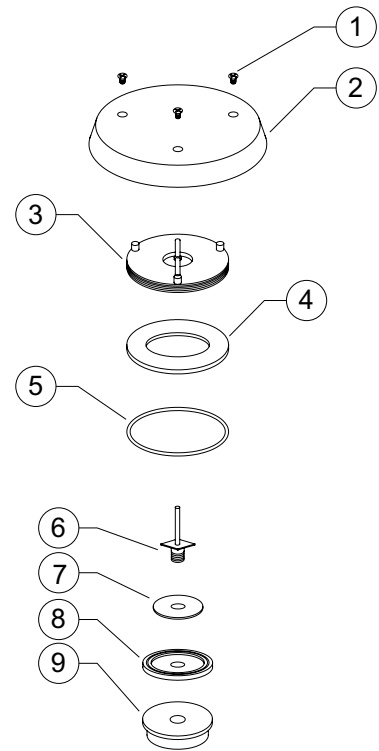

MODEL 720A

Pressure Vacuum Breakers - 1/2" to 1"

Repair Kit Components		1/2" - 1"		
Item #	Item Description	RK1-720A	RK1-720AB	RK1-720AP
1	Screw, Canopy		● (x3)	
2	Canopy		●	
3	Bonnet		●	
4	Washer, Bonnet	●	●	
5	O-Ring, Bonnet	●	●	●
6	Load Nut and Guide	●		●
7	Load Washer	●		●
8	Disc, Upper	●		●
9	Poppet	●		●
10	Spring	●		
11	Screw, Spider	●		
12	Disc, Lower	●		
13	Guide Spider	●		
14	Nut, Hex	●		

Whole Goods (Available for individual sale)				
Item #	Item Description	1/2"	3/4"	1"
15	Test Cock		RK18-860XL	
16	Ball Valve, Tapped	12-850T	34-850T	1-850T

Item No.	Repair Kit Description
	1/2" - 1"
RK1-720A	Complete Repair Kit, 1/2 - 1" 720A
RK1-720AB	Bonnet Repair Kit, 1/2 - 1" 720A
RK1-720AP	Poppet Repair Kit, 1/2 - 1" 720A

MODEL 720A

Pressure Vacuum Breakers - 1 1/4" to 2"

Repair Kit Components		1 1/4" - 2"	
Item #	Item Description	RK2-720A	RK114-720A-BONNET
1	Screw, Canopy		•
2	Canopy		•
3	Retainer Ring		•
4	Bonnet		•
5	Washer, Bonnet	•	
6	O-Ring, Bonnet	•	
7	Load Nut and Guide	•	
8	Load Washer	•	
9	Disc, Upper	•	
10	Poppet	•	
11	Spring	•	
12	Screw, Spider	•	
13	Washer, Lower Disc	•	
14	Disc, Lower	•	
15	Washer, Spider	•	
16	Guide Spider	•	
17	Nut, Hex	•	

Whole Goods (Available for individual sale)				
Item #	Item Description	1 1/4"	1 1/2"	2"
18	Test Cock		RK14-860XL	
19	Ball Valve, Tapped	114-850T	112-850T	2-850T

Item No.	Repair Kit Description
	1 1/4" - 2"
RK2-720A	Complete Repair Kit, 1 1/4 - 2" 720A
RK114-720A-BONNET	Bonnet Repair Kit, 1 1/4 - 2" 720A