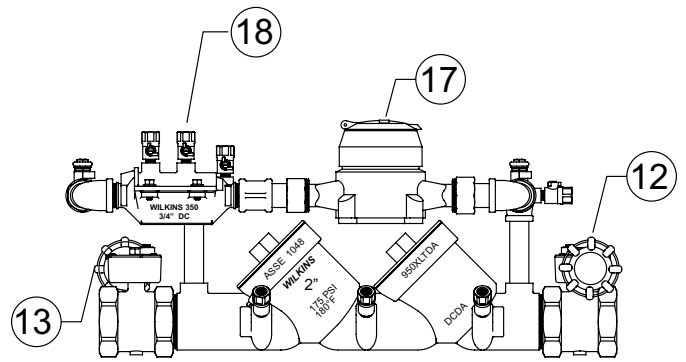

\*Integral Supervisory Switch Option Available

Model 350D Bypass		
Item #	Kit #	Item Description
18	RK34-350D	Complete Bypass Repair Kit, 3/4" 350D
	RK34-350DV	Vessel Repair Kit, 3/4" 350D

Item No.	Repair Kit Description
3/4" and 1"	
RK34-950XL	Rubber and Spring Repair Kit, 3/4" and 1" 950XLT2 and 950XLT
RK34-950XLT	Complete Repair Kit, 3/4" and 1" 950XLT2 and 950XLT
RK34-950XLR	Rubber Repair Kit, 3/4" and 1" 950XLT2 and 950XLT
RK34-950XLTSK	Seat Repair Kit, 3/4" and 1" 950XLT2 and 950XLT
RK34-CK-COVER	Repair Kit, Check Cover 3/4" and 1" 950XLT2 and 950XLT
BRK34-SEATTOOL	Seat Removal Tool Bulk Repair Kit, 3/4" and 1" 950XLT2 and 950XLT

Item No.	Repair Kit Description
1-1/4" - 2"	
RK114-950XL	Rubber and Spring Repair Kit, 1-1/4" - 2" 950XLT2, 950XLT, and 2" 950XLTDA
RK114-950XLT	Complete Repair Kit, 1-1/4" - 2" 950XLT2, 950XLT, and 2" 950XLTDA
RK114-950XLR	Rubber Repair Kit, 1-1/4" - 2" 950XLT2, 950XLT, and 2" 950XLTDA
RK114-950XLTSK	Seat Repair Kit, 1-1/4" - 2" 950XLT2, 950XLT, and 2" 950XLTDA
RK114-CK-COVER	Repair Kit, Check Cover 1-1/4" - 2" 950XLT2, 950XLT, and 2" 950XLTDA
RK2-950XLTDA	Spring Repair Kit, 2" 950XLTDA
BRK114-SEATTOOL	Seat Removal Tool Bulk Repair Kit, 1-1/4" - 2" 950XLT2, 950XLT and 2" 950XLTDA

# MODEL 950XLT2, 950XLT, 950XLTD

Double Check - Backflow Preventers 3/4" to 2"

Parts Drawing

**MODEL 950XLTD**

**MODEL 950XLTDABF**