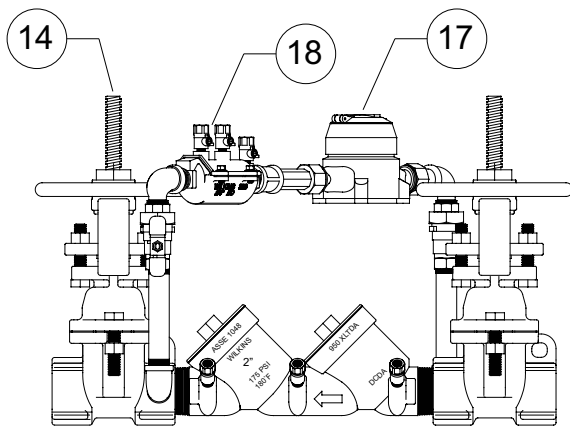

Whole Goods (Available for individual sale)							
Item #	Item Description	3/4"	1"	1-1/4"	1-1/2"	2"	
10	Ball Valve, Tapped 950XLT2	34-850TXL	1-850TXL	114-850TXL	112-850TXL	2-850TXL	
	Ball Valve, Tapped 950XLT	34-850T	1-850T	114-850T	112-850T	2-850T	
11	Ball Valve, 950XLT2	34-850XL	1-850XL	114-850XL	112-850XL	2-850XL	
	Ball Valve, 950XLT	34-850	1-850	114-850	112-850	2-850	
12	Butterfly Valve, Tapped*	N/A		114-49BRXLSST	112-49BRXLSST	2-49BRXLSST	
13	Butterfly Valve*			114-49BRXLSS	112-49BRXLSS	2-49BRXLSS	
14	Gate Valve			114-48OSY	112-48OSY	2-48OSY	
15	Test Cock	18-860XL		14-860XL			
16	Test Cock Cap Plug	2-7P					
17	Water Meter 5/8"	557-54XL					
	Check Seat Tool (x6)	BRK34-SEATTOOL			BRK114-SEATTOOL		

\*Integral Supervisory Switch Option Available

Model 350D Bypass		
Item #	Kit #	Item Description
18	RK34-350D	Complete Bypass Repair Kit, 3/4" 350D
	RK34-350DV	Vessel Repair Kit, 3/4" 350D

Item No.	Repair Kit Description
3/4" and 1"	
RK34-950XL	Rubber and Spring Repair Kit, 3/4" and 1" 950XLT2 and 950XLT
RK34-950XLT	Complete Repair Kit, 3/4" and 1" 950XLT2 and 950XLT
RK34-950XLR	Rubber Repair Kit, 3/4" and 1" 950XLT2 and 950XLT
RK34-950XLTSK	Seat Repair Kit, 3/4" and 1" 950XLT2 and 950XLT
RK34-CK-COVER	Repair Kit, Check Cover 3/4" and 1" 950XLT2 and 950XLT
BRK34-SEATTOOL	Seat Removal Tool Bulk Repair Kit, 3/4" and 1" 950XLT2 and 950XLT

# MODEL 950XLT2, 950XLT, 950XLTD

Double Check - Backflow Preventers 3/4" to 2"

Parts Drawing

**MODEL 950XLTD**

**MODEL 950XLTDABF**