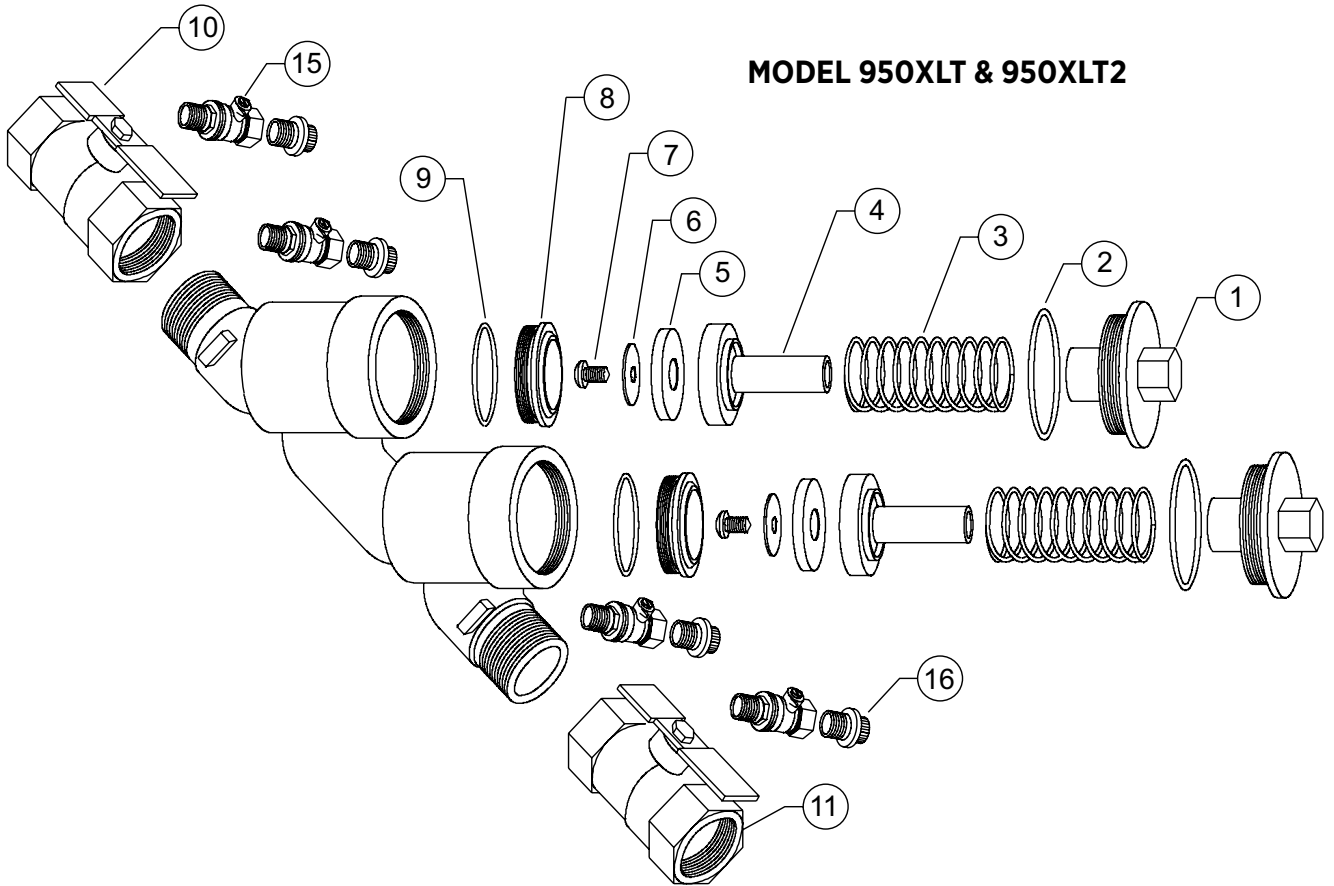

Whole Goods (Available for individual sale)							
Item #	Item Description	3/4"	1"	1-1/4"	1-1/2"	2"	
10	Ball Valve, Tapped 950XLT2	34-850TXL	1-850TXL	114-850TXL	112-850TXL	2-850TXL	
	Ball Valve, Tapped 950XLT	34-850T	1-850T	114-850T	112-850T	2-850T	
11	Ball Valve, 950XLT2	34-850XL	1-850XL	114-850XL	112-850XL	2-850XL	
	Ball Valve, 950XLT	34-850	1-850	114-850	112-850	2-850	
12	Butterfly Valve, Tapped*	N/A		114-49BRXLSST	112-49BRXLSST	2-49BRXLSST	
13	Butterfly Valve*			114-49BRXLSS	112-49BRXLSS	2-49BRXLSS	
14	Gate Valve			114-48OSY	112-48OSY	2-48OSY	
15	Test Cock	18-860XL		14-860XL			
16	Test Cock Cap Plug	2-7P					
17	Water Meter 5/8"	557-54XL					
	Check Seat Tool (x6)	BRK34-SEATTOOL			BRK114-SEATTOOL		

\*Integral Supervisory Switch Option Available

Model 350D Bypass		
Item #	Kit #	Item Description
18	RK34-350D	Complete Bypass Repair Kit, 3/4" 350D
	RK34-350DV	Vessel Repair Kit, 3/4" 350D

Item No.	Repair Kit Description
3/4" and 1"	
RK34-950XL	Rubber and Spring Repair Kit, 3/4" and 1" 950XLT2 and 950XLT
RK34-950XLT	Complete Repair Kit, 3/4" and 1" 950XLT2 and 950XLT
RK34-950XLR	Rubber Repair Kit, 3/4" and 1" 950XLT2 and 950XLT
RK34-950XLTSK	Seat Repair Kit, 3/4" and 1" 950XLT2 and 950XLT
RK34-CK-COVER	Repair Kit, Check Cover 3/4" and 1" 950XLT2 and 950XLT
BRK34-SEATTOOL	Seat Removal Tool Bulk Repair Kit, 3/4" and 1" 950XLT2 and 950XLT

# MODEL 950XLT2, 950XLT, 950XLTD

Double Check - Backflow Preventers 3/4" to 2"

Parts Drawing

**MODEL 950XLTD**

**MODEL 950XLTDABF**