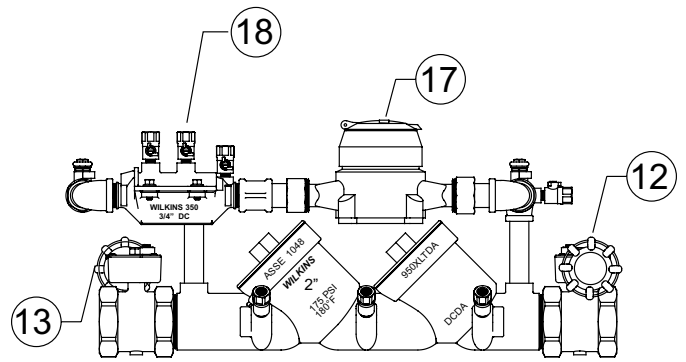

Whole Goods (Available for individual sale)						
Item #	Item Description	3/4"	1"	1-1/4"	1-1/2"	2"
10	Ball Valve, Tapped 950XLT2	34-850TXL	1-850TXL	114-850TXL	112-850TXL	2-850TXL
	Ball Valve, Tapped 950XLT	34-850T	1-850T	114-850T	112-850T	2-850T
11	Ball Valve, 950XLT2	34-850XL	1-850XL	114-850XL	112-850XL	2-850XL
	Ball Valve, 950XLT	34-850	1-850	114-850	112-850	2-850
12	Butterfly Valve, Tapped*			114-49BRXLSST	112-49BRXLSST	2-49BRXLSST
13	Butterfly Valve*		N/A	114-49BRXLSS	112-49BRXLSS	2-49BRXLSS
14	Gate Valve			114-48OSY	112-48OSY	2-48OSY
15	Test Cock		18-860XL		14-860XL	
16	Test Cock Cap Plug			2-7P		
17	Water Meter 5/8"			557-54XL		
	Check Seat Tool (x6)		BRK34-SEATTOOL		BRK114-SEATTOOL	

*Integral Supervisory Switch Option Available

Model 350D Bypass		
Item #	Kit #	Item Description
18	RK34-350D	Complete Bypass Repair Kit, 3/4" 350D
	RK34-350DV	Vessel Repair Kit, 3/4" 350D

Item No.	Repair Kit Description
3/4" and 1"	
RK34-950XL	Rubber and Spring Repair Kit, 3/4" and 1" 950XLT2 and 950XLT
RK34-950XLT	Complete Repair Kit, 3/4" and 1" 950XLT2 and 950XLT
RK34-950XLR	Rubber Repair Kit, 3/4" and 1" 950XLT2 and 950XLT
RK34-950XLTSK	Seat Repair Kit, 3/4" and 1" 950XLT2 and 950XLT
RK34-CK-COVER	Repair Kit, Check Cover 3/4" and 1" 950XLT2 and 950XLT
BRK34-SEATTOOL	Seat Removal Tool Bulk Repair Kit, 3/4" and 1" 950XLT2 and 950XLT

MODEL 950XLT2, 950XLT, 950XLTD

Double Check - Backflow Preventers 3/4" to 2"

Parts Drawing

MODEL 950XLT & 950XLT2

MODEL 950XLTD

MODEL 950XLTDABF