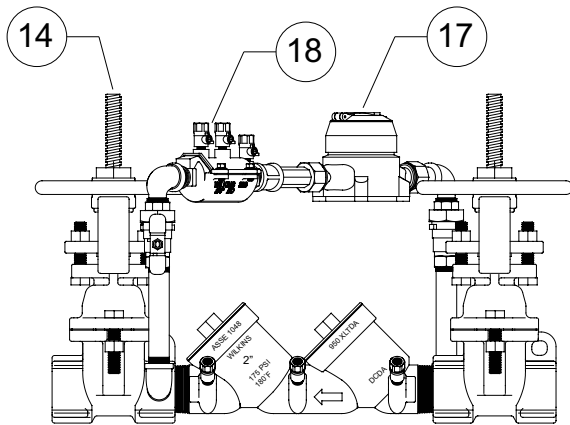

*Integral Supervisory Switch Option Available

Model 350D Bypass		
Item #	Kit #	Item Description
18	RK34-350D	Complete Bypass Repair Kit, 3/4" 350D
	RK34-350DV	Vessel Repair Kit, 3/4" 350D

Item No.	Repair Kit Description
3/4" and 1"	
RK34-950XL	Rubber and Spring Repair Kit, 3/4" and 1" 950XLT2 and 950XLT
RK34-950XLT	Complete Repair Kit, 3/4" and 1" 950XLT2 and 950XLT
RK34-950XLR	Rubber Repair Kit, 3/4" and 1" 950XLT2 and 950XLT
RK34-950XLTSK	Seat Repair Kit, 3/4" and 1" 950XLT2 and 950XLT
RK34-CK-COVER	Repair Kit, Check Cover 3/4" and 1" 950XLT2 and 950XLT
BRK34-SEATTOOL	Seat Removal Tool Bulk Repair Kit, 3/4" and 1" 950XLT2 and 950XLT

Item No.	Repair Kit Description
1-1/4" - 2"	
RK114-950XL	Rubber and Spring Repair Kit, 1-1/4" - 2" 950XLT2, 950XLT, and 2" 950XLTDA
RK114-950XLT	Complete Repair Kit, 1-1/4" - 2" 950XLT2, 950XLT, and 2" 950XLTDA
RK114-950XLR	Rubber Repair Kit, 1-1/4" - 2" 950XLT2, 950XLT, and 2" 950XLTDA
RK114-950XLTSK	Seat Repair Kit, 1-1/4" - 2" 950XLT2, 950XLT, and 2" 950XLTDA
RK114-CK-COVER	Repair Kit, Check Cover 1-1/4" - 2" 950XLT2, 950XLT, and 2" 950XLTDA
RK2-950XLTDA	Spring Repair Kit, 2" 950XLTDA
BRK114-SEATTOOL	Seat Removal Tool Bulk Repair Kit, 1-1/4" - 2" 950XLT2, 950XLT and 2" 950XLTDA

MODEL 950XLT2, 950XLT, 950XLTD

Double Check - Backflow Preventers 3/4" to 2"

Parts Drawing

MODEL 950XLT & 950XLT2

MODEL 950XLTD

MODEL 950XLTDABF