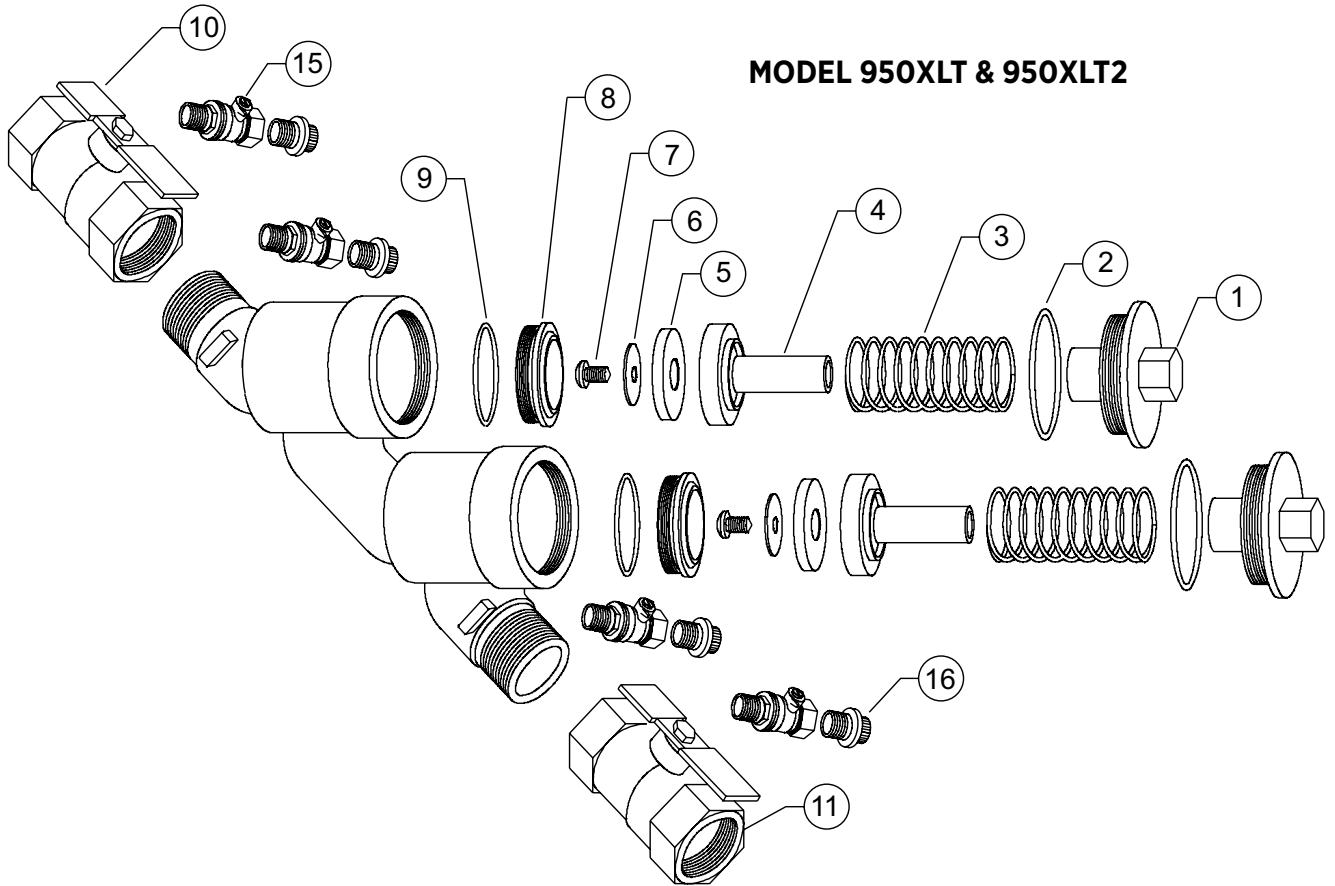

Whole Goods (Available for individual sale)						
Item #	Item Description	3/4"	1"	1-1/4"	1-1/2"	2"
10	Ball Valve, Tapped 950XLT2	34-850TXL	1-850TXL	114-850TXL	112-850TXL	2-850TXL
	Ball Valve, Tapped 950XLT	34-850T	1-850T	114-850T	112-850T	2-850T
11	Ball Valve, 950XLT2	34-850XL	1-850XL	114-850XL	112-850XL	2-850XL
	Ball Valve, 950XLT	34-850	1-850	114-850	112-850	2-850
12	Butterfly Valve, Tapped*			114-49BRXLSST	112-49BRXLSST	2-49BRXLSST
13	Butterfly Valve*		N/A	114-49BRXLSS	112-49BRXLSS	2-49BRXLSS
14	Gate Valve			114-48OSY	112-48OSY	2-48OSY
15	Test Cock		18-860XL		14-860XL	
16	Test Cock Cap Plug			2-7P		
17	Water Meter 5/8"			557-54XL		
	Check Seat Tool (x6)		BRK34-SEATTOOL		BRK114-SEATTOOL	

*Integral Supervisory Switch Option Available

Model 350D Bypass		
Item #	Kit #	Item Description
18	RK34-350D	Complete Bypass Repair Kit, 3/4" 350D
	RK34-350DV	Vessel Repair Kit, 3/4" 350D

Item No.	Repair Kit Description
3/4" and 1"	
RK34-950XL	Rubber and Spring Repair Kit, 3/4" and 1" 950XLT2 and 950XLT
RK34-950XLT	Complete Repair Kit, 3/4" and 1" 950XLT2 and 950XLT
RK34-950XLR	Rubber Repair Kit, 3/4" and 1" 950XLT2 and 950XLT
RK34-950XLTSK	Seat Repair Kit, 3/4" and 1" 950XLT2 and 950XLT
RK34-CK-COVER	Repair Kit, Check Cover 3/4" and 1" 950XLT2 and 950XLT
BRK34-SEATTOOL	Seat Removal Tool Bulk Repair Kit, 3/4" and 1" 950XLT2 and 950XLT

MODEL 950XLT2, 950XLT, 950XLTD

Double Check - Backflow Preventers 3/4" to 2"

Parts Drawing

MODEL 950XLT & 950XLT2

MODEL 950XLTD

MODEL 950XLTDABF