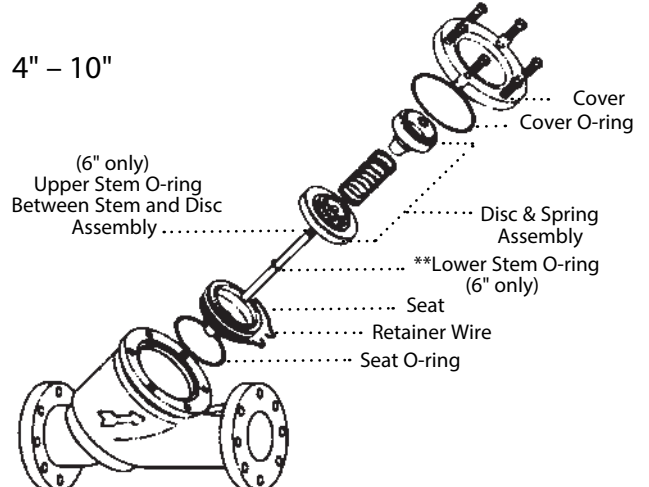

0887920	RK 709 C	2 1/2" – 3"
0887921	RK 709 C	4"
0887922	RK 709 C	6"
0887923	RK 709 C	8"
0887924	RK 709 C	10"

Kit consists of: cover and cover O-ring.

**6" also includes upper and lower stem O-ring

WARNING

Spring assembly is factory assembled. DO NOT DISASSEMBLE.

*The wetted surface of this product contacted by consumable water contains less than 0.25% of lead by weight.

7