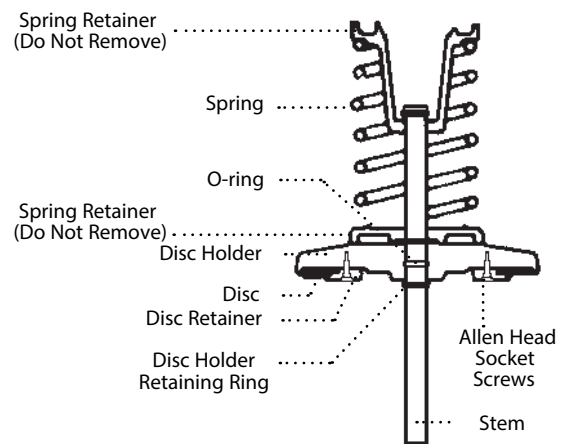

Kit consists of: disc and cover O-ring.

Complete Rubber Parts

0887915	RK 709 RT	2 1/2" – 3"
0887916	RK 709 RT	4"
0887917	RK 709 RT	**6"
0887918	RK 709 RT	8"
0887919	RK 709 RT	10"

Kit consists of: 2 discs and 2 cover O-rings.

Seat Kits

0794019	LFRK 709S	2 1/2" – 3"
0794020	LFRK 709S	4"
0794021	LFRK 709S	6"
0794022	LFRK 709S	8"
0794023	LFRK 709S	10"

Kit consists of: seat; seat O-ring; cover O-ring and retainer wire.

Cover Kits

0887920	RK 709 C	2 1/2" – 3"
0887921	RK 709 C	4"
0887922	RK 709 C	6"
0887923	RK 709 C	8"
0887924	RK 709 C	10"

Kit consists of: cover and cover O-ring.

**6" also includes upper and lower stem O-ring

WARNING