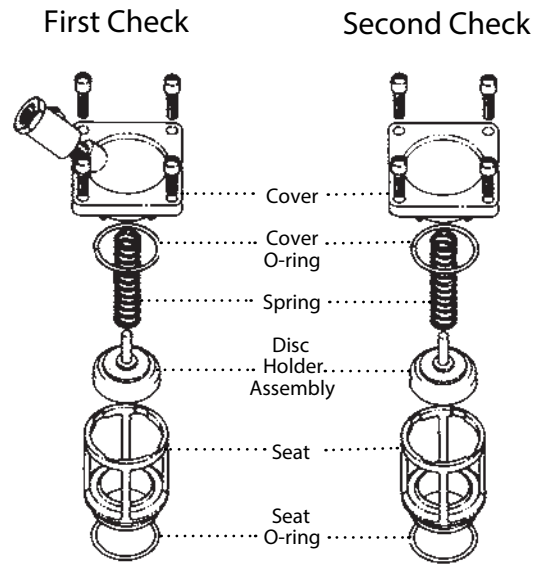

Kit consists of: seat; seat O-ring and cover O-ring.

Cover Kits

0887156	RK 709C1	3/4" – 1"
0887157	RK 709C1	1 1/2" – 2"
0887158	RK 709C2	3/4" – 1"
0887159	RK 709C2	1 1/2" – 2"

Kit consists of: cover and cover O-ring.