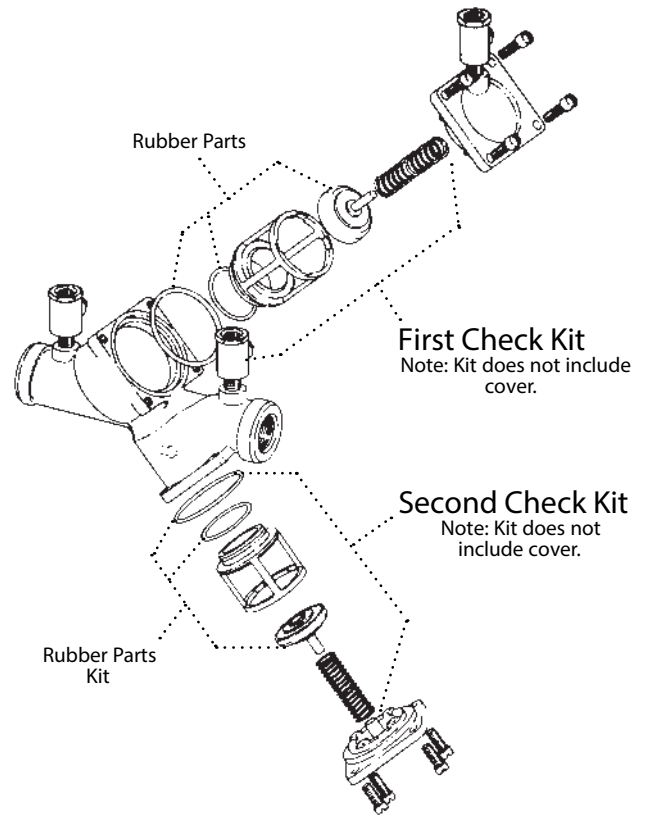

*The wetted surface of this product contacted by consumable water contains less than 0.25% of lead by weight.

6

Series 709, LF709

Double Check Valve Assemblies

Sizes 2 1/2" – 10"

Repair Kits

When ordering specify Ordering Code, Kit No., and Valve Size.