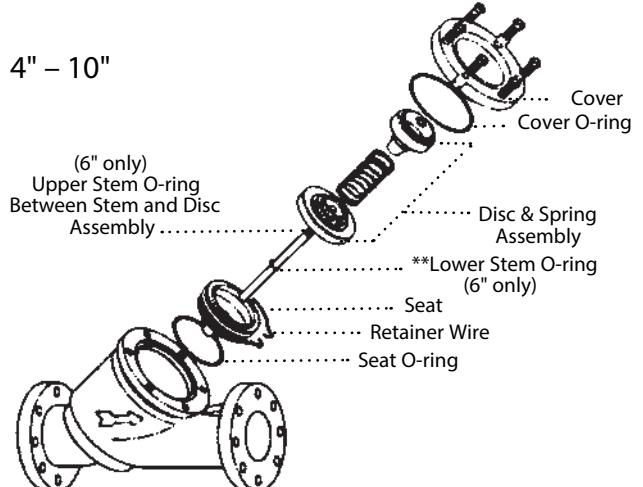

0887920	RK 709 C	2 1/2" – 3"
0887921	RK 709 C	4"
0887922	RK 709 C	6"
0887923	RK 709 C	8"
0887924	RK 709 C	10"

Kit consists of: cover and cover O-ring.

**6" also includes upper and lower stem O-ring

WARNING

Spring assembly is factory assembled. DO NOT DISASSEMBLE.

*The wetted surface of this product contacted by consumable water contains less than 0.25% of lead by weight.

7