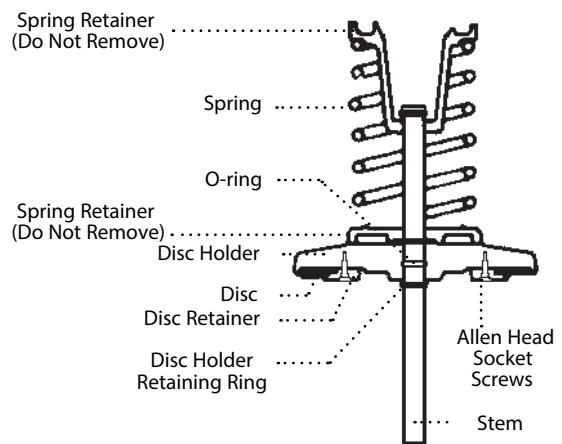

Kit consists of: disc and cover O-ring.

Complete Rubber Parts

0887915	RK 709 RT	2 1/2" – 3"
0887916	RK 709 RT	4"
0887917	RK 709 RT	**6"
0887918	RK 709 RT	8"
0887919	RK 709 RT	10"

Kit consists of: 2 discs and 2 cover O-rings.

Seat Kits

0794019	LFRK 709S	2 1/2" – 3"
0794020	LFRK 709S	4"
0794021	LFRK 709S	6"
0794022	LFRK 709S	8"
0794023	LFRK 709S	10"

Kit consists of: seat; seat O-ring; cover O-ring and retainer wire.

Cover Kits

0887920	RK 709 C	2 1/2" – 3"
0887921	RK 709 C	4"
0887922	RK 709 C	6"
0887923	RK 709 C	8"
0887924	RK 709 C	10"

Kit consists of: cover and cover O-ring.

**6" also includes upper and lower stem O-ring

WARNING