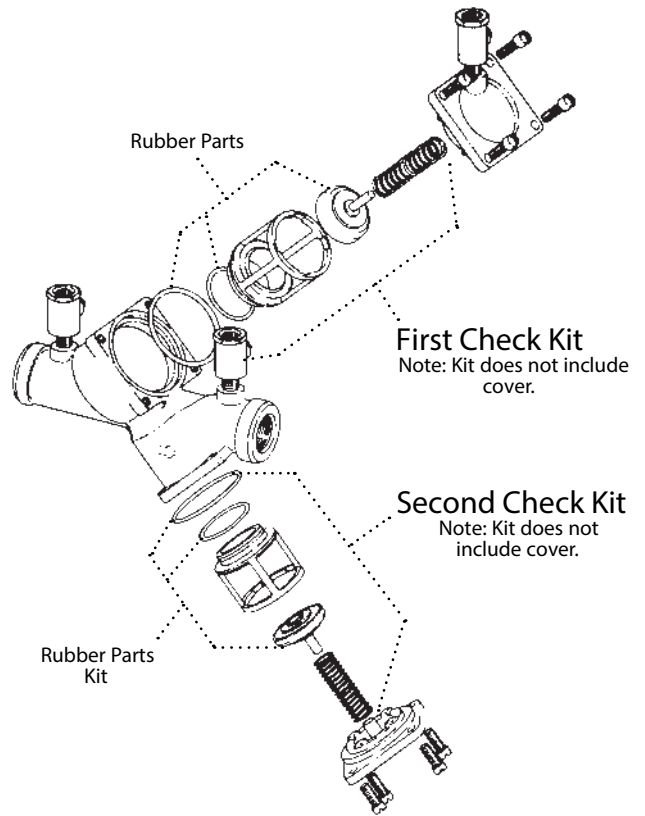

*The wetted surface of this product contacted by consumable water contains less than 0.25% of lead by weight.

6

Series 709, LF709

Double Check Valve Assemblies

Sizes 2 1/2" – 10"

Repair Kits

When ordering specify Ordering Code, Kit No., and Valve Size.