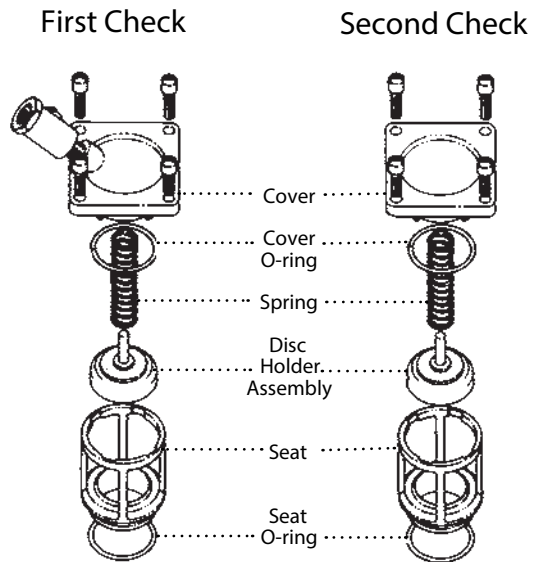

Kit consists of: seat; seat O-ring and cover O-ring.

Cover Kits

0887156	RK 709C1	3/4" – 1"
0887157	RK 709C1	1 1/2" – 2"
0887158	RK 709C2	3/4" – 1"
0887159	RK 709C2	1 1/2" – 2"

Kit consists of: cover and cover O-ring.