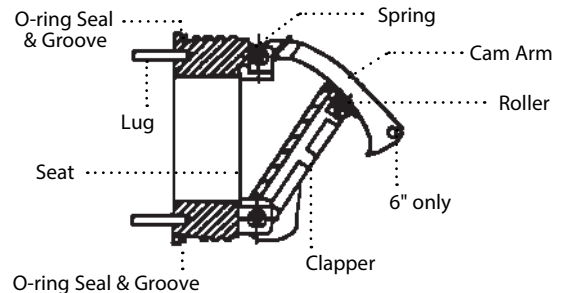

No. 2 Cam-Check 8" & 10"

Parts Table

ITEM	PART DESCRIPTION	QTY.
21	Relief valve body	1
22	Rubber shutoff disc	1
23	Piston diaphragm assembly	1
24	Hex head bolt	1
25	Disc retainer	1
26	Sleeve	1
27	Bottom bolt	1
28	Bottom flange (w. st. elbow)	1
29	Bottom St. Elbow	1
30	O-ring disc	1