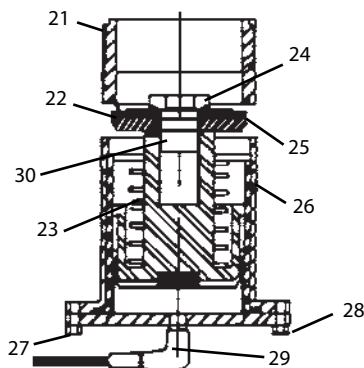

Series 994, 994RPDA

Reduced Pressure Zone Assemblies

Reduced Pressure Detector Assemblies

Sizes 2 1/2" – 10"

Repair Kits

When ordering specify Ordering Code, Kit No., and Valve Size.

ORDERING CODE	KIT NO.	SIZE

First Check Kits

LEAD FREE	ORDERING CODE	KIT NO.	SIZE
	0888830	RK 994/994 RPDA CK1	2 1/2", 3", 4"
	0888831	RK 994/994 RPDA CK1	6"
	0888832	RK 994/994 RPDA CK1	8", 10"

Kit consists of: complete No. 1 check with check O-ring.

Second Check Kits

LEAD FREE	ORDERING CODE	KIT NO.	SIZE
	0888833	RK 994/994 RPDA CK2	2 1/2", 3", 4"
	0888834	RK 994/994 RPDA CK2	6"
	0888835	RK 994/994 RPDA CK2	8", 10"

Kit consists of: complete No. 2 check with check O-ring.

Cover Kits

LEAD FREE	ORDERING CODE	KIT NO.	SIZE
	0888836	RK 994/994 RPDA C	2 1/2", 3", 4"
	0888837	RK 994/994 RPDA C	6"
	0888838	RK 994/994 RPDA C	8", 10"

Kit consists of: cover, grooved coupler, gasket.

Relief Valve Rubber Parts Kits

LEAD FREE	ORDERING CODE	KIT NO.	SIZE
	0888839	RK 994/994 RPDA RV	2 1/2" – 10"

Kit consists of: rubber disc, piston diaphragm assembly, disc retainer, relief valve body O-ring.

Relief Valve Total Kits

LEAD FREE	ORDERING CODE	KIT NO.	SIZE
	0888840	RK 994/994 RPDA VT	2 1/2" – 10"

Kit consists of: body, disc, piston diaphragm assembly, hex head bolt, disc retainer, sleeve, bottom bolt, shut-off plate and bottom flange.

Use 2 1/2" – 4" repair kits for repair of 994 BLT, 994 HMB

*The wetted surface of this product contacted by consumable water contains less than 0.25% of lead by weight.