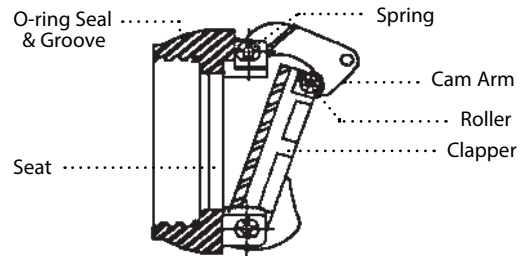

No. 1 Check 2 1/2" & 6"

No. 1 Cam-Check 8" & 10"

No. 2 Check 2 1/2" & 6"