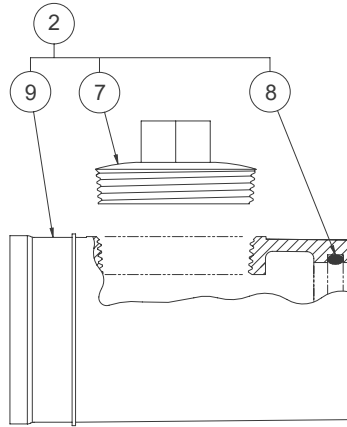

# CLEANOUT WITH O-RING NO-HUB & WASTE FITTINGS

9985-125-002

SUFFIX -CO1  
4" NO-HUB TO 2-3/8" O.D. O-RING

SUFFIX -CO1-3  
3" NO-HUB TO 2-3/8" O.D. O-RING

5  
-PC PINNED CLEAN-OUT  
PLUG 2-1/2" NPT  
ASSEMBLY

SUFFIX -CO1-WO3  
4" NO-HUB TO 3" O.D. O-RING

SUFFIX -COH  
CLEANOUT T HOOK ASSEMBLY

1	4908-069-001	4" NO-HUB TO 2-3/8" WASTE CONN	7	1834-081-000	DWV PLUG (PLASTIC)
2	4908-064-001	3" NO-HUB TO 2-3/8" WASTE CONN	8	0401-332-000	O-RING
3	4913-040-001	4" NO-HUB TO 3" WASTE CONN	9	4908-060-199	3" NO-HUB CONN w/CLEANOUT
4	4913-105-001	VERTICAL CLEAN-OUT HOOK ASSY	10	4903-040-199	4" NO-HUB CONN w/ CLEANOUT
5	1836-081-001	-PC PINNED CLEAN-OUT PLG ASSY	11	0401-337-000	O-RING
6	4908-065-199	4" NO-HUB CONN w/CLEANOUT			
ITEM	PART NUMBER	DESCRIPTION	ITEM	PART NUMBER	DESCRIPTION