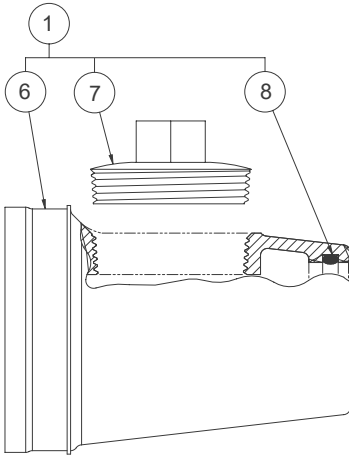

# CLEANOUT WITH O-RING NO-HUB & WASTE FITTINGS

9985-125-002

SUFFIX -CO1  
4" NO-HUB TO 2-3/8" O.D. O-RING

SUFFIX -CO1-3  
3" NO-HUB TO 2-3/8" O.D. O-RING

5  
-PC PINNED CLEAN-OUT  
PLUG 2-1/2" NPT  
ASSEMBLY

SUFFIX -CO1-WO3  
4" NO-HUB TO 3" O.D. O-RING

SUFFIX -COH  
CLEANOUT T HOOK ASSEMBLY

1	4908-069-001	4" NO-HUB TO 2-3/8" WASTE CONN	7	1834-081-000	DWV PLUG (PLASTIC)
2	4908-064-001	3" NO-HUB TO 2-3/8" WASTE CONN	8	0401-332-000	O-RING
3	4913-040-001	4" NO-HUB TO 3" WASTE CONN	9	4908-060-199	3" NO-HUB CONN w/CLEANOUT
4	4913-105-001	VERTICAL CLEAN-OUT HOOK ASSY	10	4903-040-199	4" NO-HUB CONN w/ CLEANOUT
5	1836-081-001	-PC PINNED CLEAN-OUT PLG ASSY	11	0401-337-000	O-RING
6	4908-065-199	4" NO-HUB CONN w/CLEANOUT			
ITEM	PART NUMBER	DESCRIPTION	ITEM	PART NUMBER	DESCRIPTION