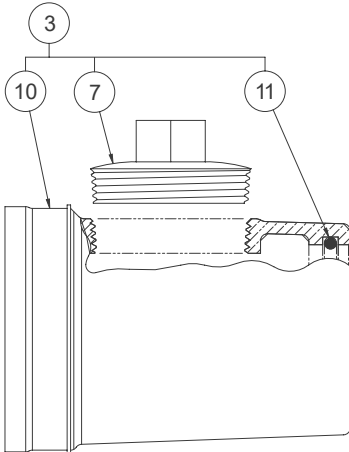

# CLEANOUT WITH O-RING NO-HUB & WASTE FITTINGS

9985-125-002

SUFFIX -CO1  
4" NO-HUB TO 2-3/8" O.D. O-RING

SUFFIX -CO1-3  
3" NO-HUB TO 2-3/8" O.D. O-RING

5  
-PC PINNED CLEAN-OUT  
PLUG 2-1/2" NPT  
ASSEMBLY

SUFFIX -CO1-WO3  
4" NO-HUB TO 3" O.D. O-RING

SUFFIX -COH  
CLEANOUT T HOOK ASSEMBLY

1	4908-069-001	4" NO-HUB TO 2-3/8" WASTE CONN	7	1834-081-000	DWV PLUG (PLASTIC)
2	4908-064-001	3" NO-HUB TO 2-3/8" WASTE CONN	8	0401-332-000	O-RING
3	4913-040-001	4" NO-HUB TO 3" WASTE CONN	9	4908-060-199	3" NO-HUB CONN w/CLEANOUT
4	4913-105-001	VERTICAL CLEAN-OUT HOOK ASSY	10	4903-040-199	4" NO-HUB CONN w/ CLEANOUT
5	1836-081-001	-PC PINNED CLEAN-OUT PLG ASSY	11	0401-337-000	O-RING
6	4908-065-199	4" NO-HUB CONN w/CLEANOUT			
ITEM	PART NUMBER	DESCRIPTION	ITEM	PART NUMBER	DESCRIPTION