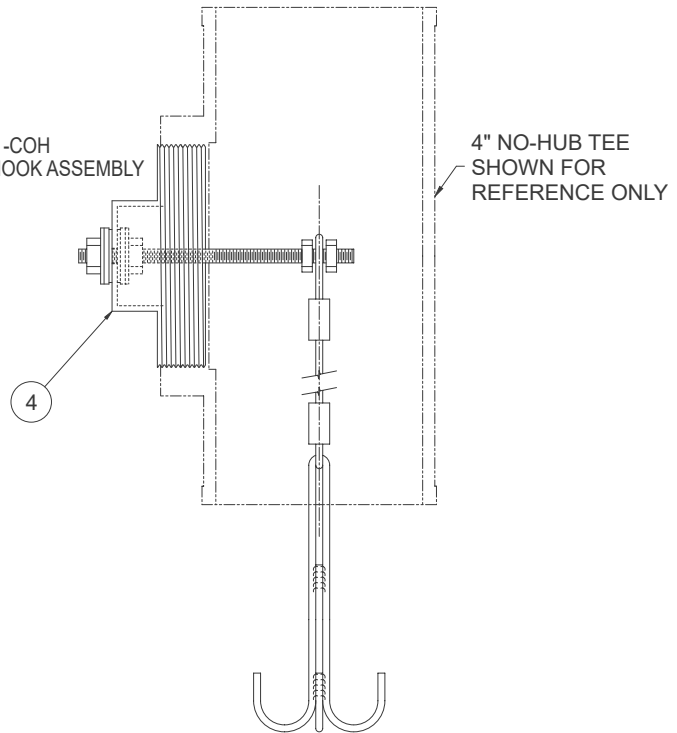

# CLEANOUT WITH O-RING NO-HUB & WASTE FITTINGS

9985-125-002

SUFFIX -CO1  
4" NO-HUB TO 2-3/8" O.D. O-RING

SUFFIX -CO1-3  
3" NO-HUB TO 2-3/8" O.D. O-RING

5  
-PC PINNED CLEAN-OUT  
PLUG 2-1/2" NPT  
ASSEMBLY

SUFFIX -CO1-WO3  
4" NO-HUB TO 3" O.D. O-RING

SUFFIX -COH  
CLEANOUT T HOOK ASSEMBLY

1	4908-069-001	4" NO-HUB TO 2-3/8" WASTE CONN	7	1834-081-000	DWV PLUG (PLASTIC)
2	4908-064-001	3" NO-HUB TO 2-3/8" WASTE CONN	8	0401-332-000	O-RING
3	4913-040-001	4" NO-HUB TO 3" WASTE CONN	9	4908-060-199	3" NO-HUB CONN w/CLEANOUT
4	4913-105-001	VERTICAL CLEAN-OUT HOOK ASSY	10	4903-040-199	4" NO-HUB CONN w/ CLEANOUT
5	1836-081-001	-PC PINNED CLEAN-OUT PLG ASSY	11	0401-337-000	O-RING
6	4908-065-199	4" NO-HUB CONN w/CLEANOUT			
ITEM	PART NUMBER	DESCRIPTION	ITEM	PART NUMBER	DESCRIPTION