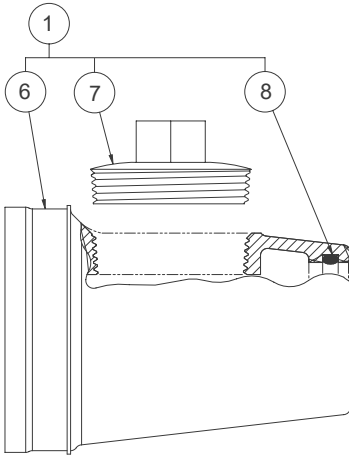

CLEANOUT WITH O-RING NO-HUB & WASTE FITTINGS

9985-125-002

SUFFIX -CO1
4" NO-HUB TO 2-3/8" O.D. O-RING

SUFFIX -CO1-3
3" NO-HUB TO 2-3/8" O.D. O-RING

5
-PC PINNED CLEAN-OUT
PLUG 2-1/2" NPT
ASSEMBLY

SUFFIX -CO1-WO3
4" NO-HUB TO 3" O.D. O-RING

SUFFIX -COH
CLEANOUT T HOOK ASSEMBLY

| | | | | | |
|------|--------------|--------------------------------|------|--------------|----------------------------|
| 1 | 4908-069-001 | 4" NO-HUB TO 2-3/8" WASTE CONN | 7 | 1834-081-000 | DWV PLUG (PLASTIC) |
| 2 | 4908-064-001 | 3" NO-HUB TO 2-3/8" WASTE CONN | 8 | 0401-332-000 | O-RING |
| 3 | 4913-040-001 | 4" NO-HUB TO 3" WASTE CONN | 9 | 4908-060-199 | 3" NO-HUB CONN w/CLEANOUT |
| 4 | 4913-105-001 | VERTICAL CLEAN-OUT HOOK ASSY | 10 | 4903-040-199 | 4" NO-HUB CONN w/ CLEANOUT |
| 5 | 1836-081-001 | -PC PINNED CLEAN-OUT PLG ASSY | 11 | 0401-337-000 | O-RING |
| 6 | 4908-065-199 | 4" NO-HUB CONN w/CLEANOUT | | | |
| ITEM | PART NUMBER | DESCRIPTION | ITEM | PART NUMBER | DESCRIPTION |