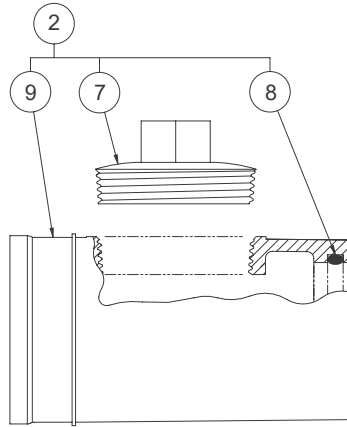

CLEANOUT WITH O-RING NO-HUB & WASTE FITTINGS

9985-125-002

SUFFIX -CO1
4" NO-HUB TO 2-3/8" O.D. O-RING

SUFFIX -CO1-3
3" NO-HUB TO 2-3/8" O.D. O-RING

5
-PC PINNED CLEAN-OUT
PLUG 2-1/2" NPT
ASSEMBLY

SUFFIX -CO1-WO3
4" NO-HUB TO 3" O.D. O-RING

SUFFIX -COH
CLEANOUT T HOOK ASSEMBLY

| | | | | | |
|------|--------------|--------------------------------|------|--------------|----------------------------|
| 1 | 4908-069-001 | 4" NO-HUB TO 2-3/8" WASTE CONN | 7 | 1834-081-000 | DWV PLUG (PLASTIC) |
| 2 | 4908-064-001 | 3" NO-HUB TO 2-3/8" WASTE CONN | 8 | 0401-332-000 | O-RING |
| 3 | 4913-040-001 | 4" NO-HUB TO 3" WASTE CONN | 9 | 4908-060-199 | 3" NO-HUB CONN w/CLEANOUT |
| 4 | 4913-105-001 | VERTICAL CLEAN-OUT HOOK ASSY | 10 | 4903-040-199 | 4" NO-HUB CONN w/ CLEANOUT |
| 5 | 1836-081-001 | -PC PINNED CLEAN-OUT PLG ASSY | 11 | 0401-337-000 | O-RING |
| 6 | 4908-065-199 | 4" NO-HUB CONN w/CLEANOUT | | | |
| ITEM | PART NUMBER | DESCRIPTION | ITEM | PART NUMBER | DESCRIPTION |