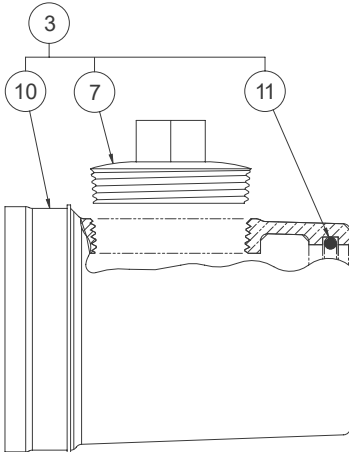

CLEANOUT WITH O-RING NO-HUB & WASTE FITTINGS

9985-125-002

SUFFIX -CO1
4" NO-HUB TO 2-3/8" O.D. O-RING

SUFFIX -CO1-3
3" NO-HUB TO 2-3/8" O.D. O-RING

5
-PC PINNED CLEAN-OUT
PLUG 2-1/2" NPT
ASSEMBLY

SUFFIX -CO1-WO3
4" NO-HUB TO 3" O.D. O-RING

SUFFIX -COH
CLEANOUT T HOOK ASSEMBLY

| | | | | | |
|------|--------------|--------------------------------|------|--------------|----------------------------|
| 1 | 4908-069-001 | 4" NO-HUB TO 2-3/8" WASTE CONN | 7 | 1834-081-000 | DWV PLUG (PLASTIC) |
| 2 | 4908-064-001 | 3" NO-HUB TO 2-3/8" WASTE CONN | 8 | 0401-332-000 | O-RING |
| 3 | 4913-040-001 | 4" NO-HUB TO 3" WASTE CONN | 9 | 4908-060-199 | 3" NO-HUB CONN w/CLEANOUT |
| 4 | 4913-105-001 | VERTICAL CLEAN-OUT HOOK ASSY | 10 | 4903-040-199 | 4" NO-HUB CONN w/ CLEANOUT |
| 5 | 1836-081-001 | -PC PINNED CLEAN-OUT PLG ASSY | 11 | 0401-337-000 | O-RING |
| 6 | 4908-065-199 | 4" NO-HUB CONN w/CLEANOUT | | | |
| ITEM | PART NUMBER | DESCRIPTION | ITEM | PART NUMBER | DESCRIPTION |