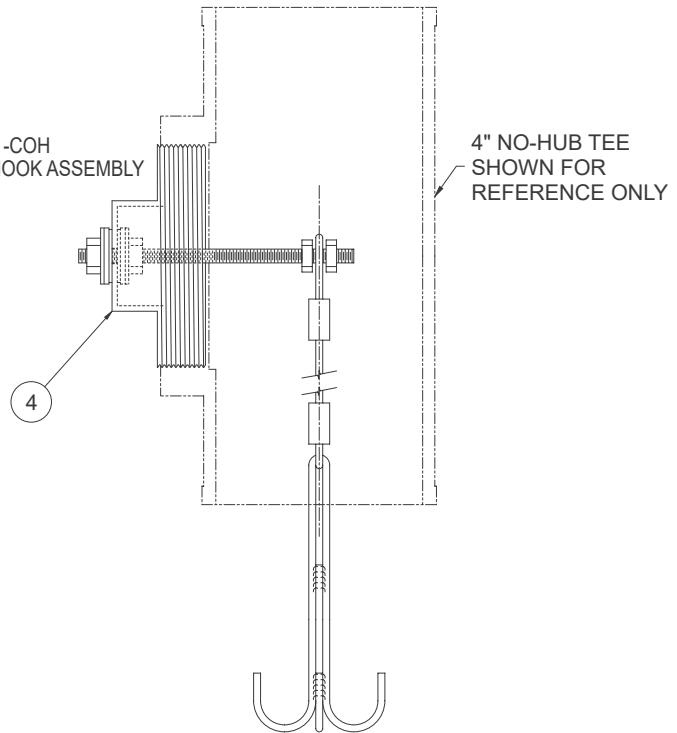

CLEANOUT WITH O-RING NO-HUB & WASTE FITTINGS

9985-125-002

SUFFIX -CO1
4" NO-HUB TO 2-3/8" O.D. O-RING

SUFFIX -CO1-3
3" NO-HUB TO 2-3/8" O.D. O-RING

5
-PC PINNED CLEAN-OUT
PLUG 2-1/2" NPT
ASSEMBLY

SUFFIX -CO1-WO3
4" NO-HUB TO 3" O.D. O-RING

SUFFIX -COH
CLEANOUT T HOOK ASSEMBLY

| | | | | | |
|------|--------------|--------------------------------|------|--------------|----------------------------|
| 1 | 4908-069-001 | 4" NO-HUB TO 2-3/8" WASTE CONN | 7 | 1834-081-000 | DWV PLUG (PLASTIC) |
| 2 | 4908-064-001 | 3" NO-HUB TO 2-3/8" WASTE CONN | 8 | 0401-332-000 | O-RING |
| 3 | 4913-040-001 | 4" NO-HUB TO 3" WASTE CONN | 9 | 4908-060-199 | 3" NO-HUB CONN w/CLEANOUT |
| 4 | 4913-105-001 | VERTICAL CLEAN-OUT HOOK ASSY | 10 | 4903-040-199 | 4" NO-HUB CONN w/ CLEANOUT |
| 5 | 1836-081-001 | -PC PINNED CLEAN-OUT PLG ASSY | 11 | 0401-337-000 | O-RING |
| 6 | 4908-065-199 | 4" NO-HUB CONN w/CLEANOUT | | | |
| ITEM | PART NUMBER | DESCRIPTION | ITEM | PART NUMBER | DESCRIPTION |