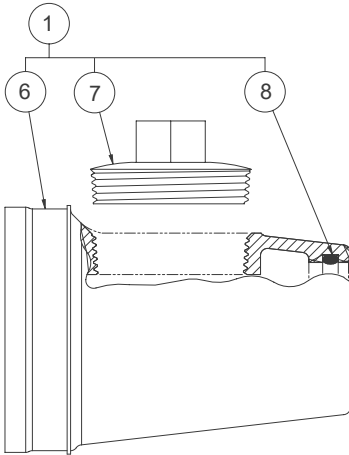

# CLEANOUT WITH O-RING NO-HUB & WASTE FITTINGS

9985-125-002

SUFFIX -CO1  
4" NO-HUB TO 2-3/8" O.D. O-RING

SUFFIX -CO1-3  
3" NO-HUB TO 2-3/8" O.D. O-RING

5  
-PC PINNED CLEAN-OUT  
PLUG 2-1/2" NPT  
ASSEMBLY

SUFFIX -CO1-WO3  
4" NO-HUB TO 3" O.D. O-RING

SUFFIX -COH  
CLEANOUT HOOK ASSEMBLY

1	4908-069-001	4" NO-HUB TO 2-3/8" WASTE CONN	7	1834-081-000	DWV PLUG (PLASTIC)
2	4908-064-001	3" NO-HUB TO 2-3/8" WASTE CONN	8	0401-332-000	O-RING
3	4913-040-001	4" NO-HUB TO 3" WASTE CONN	9	4908-060-199	3" NO-HUB CONN w/CLEANOUT
4	4913-105-001	VERTICAL CLEAN-OUT HOOK ASSY	10	4903-040-199	4" NO-HUB CONN w/ CLEANOUT
5	1836-081-001	-PC PINNED CLEAN-OUT PLG ASSY	11	0401-337-000	O-RING
6	4908-065-199	4" NO-HUB CONN w/CLEANOUT			
ITEM	PART NUMBER	DESCRIPTION	ITEM	PART NUMBER	DESCRIPTION