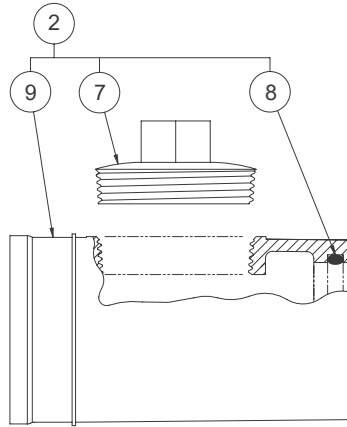

# CLEANOUT WITH O-RING NO-HUB & WASTE FITTINGS

9985-125-002

SUFFIX -CO1  
4" NO-HUB TO 2-3/8" O.D. O-RING

SUFFIX -CO1-3  
3" NO-HUB TO 2-3/8" O.D. O-RING

5  
-PC PINNED CLEAN-OUT  
PLUG 2-1/2" NPT  
ASSEMBLY

SUFFIX -CO1-WO3  
4" NO-HUB TO 3" O.D. O-RING

SUFFIX -COH  
CLEANOUT HOOK ASSEMBLY

1	4908-069-001	4" NO-HUB TO 2-3/8" WASTE CONN	7	1834-081-000	DWV PLUG (PLASTIC)
2	4908-064-001	3" NO-HUB TO 2-3/8" WASTE CONN	8	0401-332-000	O-RING
3	4913-040-001	4" NO-HUB TO 3" WASTE CONN	9	4908-060-199	3" NO-HUB CONN w/CLEANOUT
4	4913-105-001	VERTICAL CLEAN-OUT HOOK ASSY	10	4903-040-199	4" NO-HUB CONN w/ CLEANOUT
5	1836-081-001	-PC PINNED CLEAN-OUT PLG ASSY	11	0401-337-000	O-RING
6	4908-065-199	4" NO-HUB CONN w/CLEANOUT			
ITEM	PART NUMBER	DESCRIPTION	ITEM	PART NUMBER	DESCRIPTION