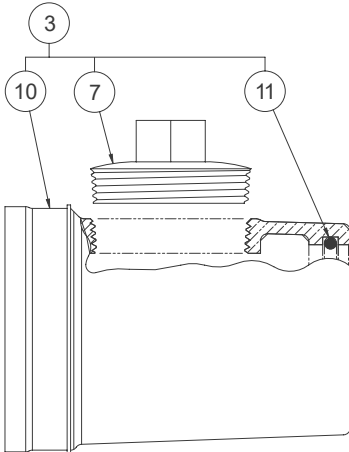

# CLEANOUT WITH O-RING NO-HUB & WASTE FITTINGS

9985-125-002

SUFFIX -CO1  
4" NO-HUB TO 2-3/8" O.D. O-RING

SUFFIX -CO1-3  
3" NO-HUB TO 2-3/8" O.D. O-RING

5  
-PC PINNED CLEAN-OUT  
PLUG 2-1/2" NPT  
ASSEMBLY

SUFFIX -CO1-WO3  
4" NO-HUB TO 3" O.D. O-RING

SUFFIX -COH  
CLEANOUT HOOK ASSEMBLY

1	4908-069-001	4" NO-HUB TO 2-3/8" WASTE CONN	7	1834-081-000	DWV PLUG (PLASTIC)
2	4908-064-001	3" NO-HUB TO 2-3/8" WASTE CONN	8	0401-332-000	O-RING
3	4913-040-001	4" NO-HUB TO 3" WASTE CONN	9	4908-060-199	3" NO-HUB CONN w/CLEANOUT
4	4913-105-001	VERTICAL CLEAN-OUT HOOK ASSY	10	4903-040-199	4" NO-HUB CONN w/ CLEANOUT
5	1836-081-001	-PC PINNED CLEAN-OUT PLG ASSY	11	0401-337-000	O-RING
6	4908-065-199	4" NO-HUB CONN w/CLEANOUT			
ITEM	PART NUMBER	DESCRIPTION	ITEM	PART NUMBER	DESCRIPTION