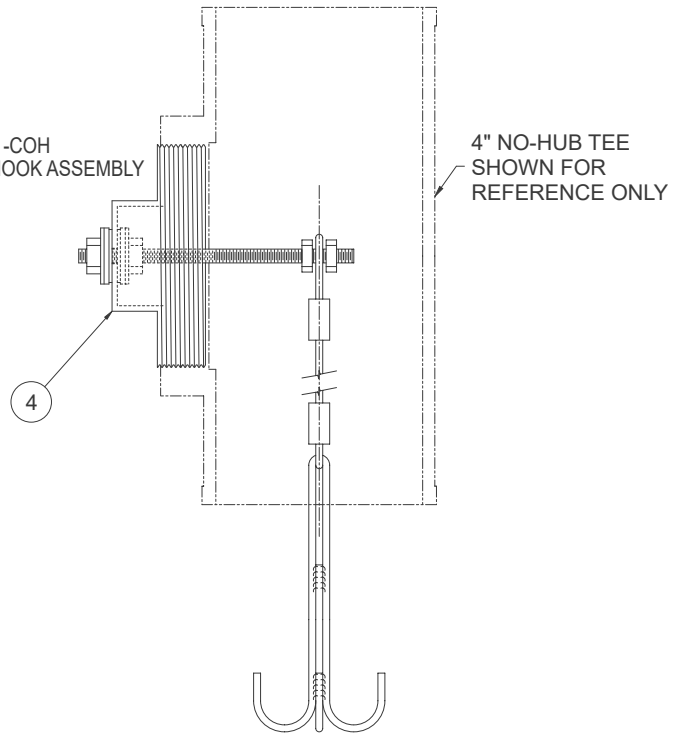

# CLEANOUT WITH O-RING NO-HUB & WASTE FITTINGS

9985-125-002

SUFFIX -CO1  
4" NO-HUB TO 2-3/8" O.D. O-RING

SUFFIX -CO1-3  
3" NO-HUB TO 2-3/8" O.D. O-RING

5  
-PC PINNED CLEAN-OUT  
PLUG 2-1/2" NPT  
ASSEMBLY

SUFFIX -CO1-WO3  
4" NO-HUB TO 3" O.D. O-RING

SUFFIX -COH  
CLEANOUT HOOK ASSEMBLY

1	4908-069-001	4" NO-HUB TO 2-3/8" WASTE CONN	7	1834-081-000	DWV PLUG (PLASTIC)
2	4908-064-001	3" NO-HUB TO 2-3/8" WASTE CONN	8	0401-332-000	O-RING
3	4913-040-001	4" NO-HUB TO 3" WASTE CONN	9	4908-060-199	3" NO-HUB CONN w/CLEANOUT
4	4913-105-001	VERTICAL CLEAN-OUT HOOK ASSY	10	4903-040-199	4" NO-HUB CONN w/ CLEANOUT
5	1836-081-001	-PC PINNED CLEAN-OUT PLG ASSY	11	0401-337-000	O-RING
6	4908-065-199	4" NO-HUB CONN w/CLEANOUT			
ITEM	PART NUMBER	DESCRIPTION	ITEM	PART NUMBER	DESCRIPTION