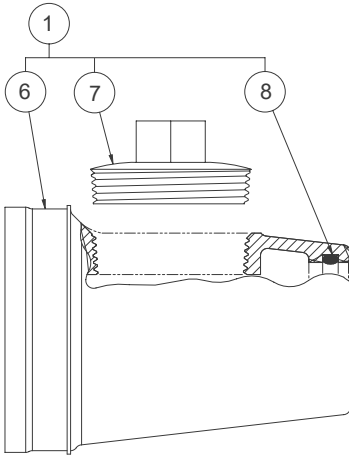

CLEANOUT WITH O-RING NO-HUB & WASTE FITTINGS

9985-125-002

SUFFIX -CO1
4" NO-HUB TO 2-3/8" O.D. O-RING

SUFFIX -CO1-3
3" NO-HUB TO 2-3/8" O.D. O-RING

5
-PC PINNED CLEAN-OUT
PLUG 2-1/2" NPT
ASSEMBLY

SUFFIX -CO1-WO3
4" NO-HUB TO 3" O.D. O-RING

SUFFIX -COH
CLEANOUT T HOOK ASSEMBLY

1	4908-069-001	4" NO-HUB TO 2-3/8" WASTE CONN	7	1834-081-000	DWV PLUG (PLASTIC)
2	4908-064-001	3" NO-HUB TO 2-3/8" WASTE CONN	8	0401-332-000	O-RING
3	4913-040-001	4" NO-HUB TO 3" WASTE CONN	9	4908-060-199	3" NO-HUB CONN w/CLEANOUT
4	4913-105-001	VERTICAL CLEAN-OUT HOOK ASSY	10	4903-040-199	4" NO-HUB CONN w/ CLEANOUT
5	1836-081-001	-PC PINNED CLEAN-OUT PLG ASSY	11	0401-337-000	O-RING
6	4908-065-199	4" NO-HUB CONN w/CLEANOUT			
ITEM	PART NUMBER	DESCRIPTION	ITEM	PART NUMBER	DESCRIPTION