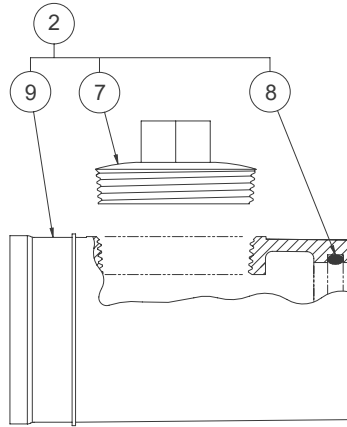

CLEANOUT WITH O-RING NO-HUB & WASTE FITTINGS

9985-125-002

SUFFIX -CO1
4" NO-HUB TO 2-3/8" O.D. O-RING

SUFFIX -CO1-3
3" NO-HUB TO 2-3/8" O.D. O-RING

5
-PC PINNED CLEAN-OUT
PLUG 2-1/2" NPT
ASSEMBLY

SUFFIX -CO1-WO3
4" NO-HUB TO 3" O.D. O-RING

SUFFIX -COH
CLEANOUT T HOOK ASSEMBLY

1	4908-069-001	4" NO-HUB TO 2-3/8" WASTE CONN	7	1834-081-000	DWV PLUG (PLASTIC)
2	4908-064-001	3" NO-HUB TO 2-3/8" WASTE CONN	8	0401-332-000	O-RING
3	4913-040-001	4" NO-HUB TO 3" WASTE CONN	9	4908-060-199	3" NO-HUB CONN w/CLEANOUT
4	4913-105-001	VERTICAL CLEAN-OUT HOOK ASSY	10	4903-040-199	4" NO-HUB CONN w/ CLEANOUT
5	1836-081-001	-PC PINNED CLEAN-OUT PLG ASSY	11	0401-337-000	O-RING
6	4908-065-199	4" NO-HUB CONN w/CLEANOUT			
ITEM	PART NUMBER	DESCRIPTION	ITEM	PART NUMBER	DESCRIPTION