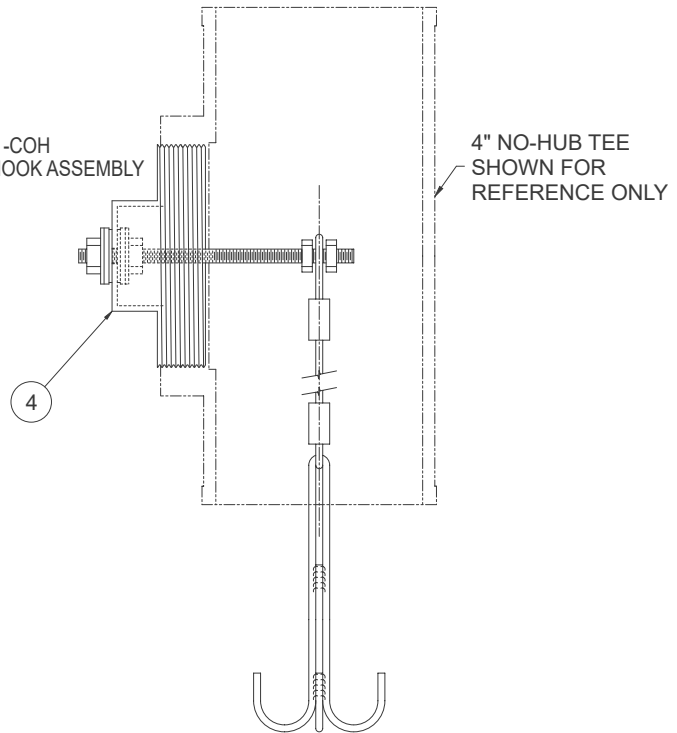

CLEANOUT WITH O-RING NO-HUB & WASTE FITTINGS

9985-125-002

SUFFIX -CO1
4" NO-HUB TO 2-3/8" O.D. O-RING

SUFFIX -CO1-3
3" NO-HUB TO 2-3/8" O.D. O-RING

5
-PC PINNED CLEAN-OUT
PLUG 2-1/2" NPT
ASSEMBLY

SUFFIX -CO1-WO3
4" NO-HUB TO 3" O.D. O-RING

SUFFIX -COH
CLEANOUT T HOOK ASSEMBLY

1	4908-069-001	4" NO-HUB TO 2-3/8" WASTE CONN	7	1834-081-000	DWV PLUG (PLASTIC)
2	4908-064-001	3" NO-HUB TO 2-3/8" WASTE CONN	8	0401-332-000	O-RING
3	4913-040-001	4" NO-HUB TO 3" WASTE CONN	9	4908-060-199	3" NO-HUB CONN w/CLEANOUT
4	4913-105-001	VERTICAL CLEAN-OUT HOOK ASSY	10	4903-040-199	4" NO-HUB CONN w/ CLEANOUT
5	1836-081-001	-PC PINNED CLEAN-OUT PLG ASSY	11	0401-337-000	O-RING
6	4908-065-199	4" NO-HUB CONN w/CLEANOUT			
ITEM	PART NUMBER	DESCRIPTION	ITEM	PART NUMBER	DESCRIPTION