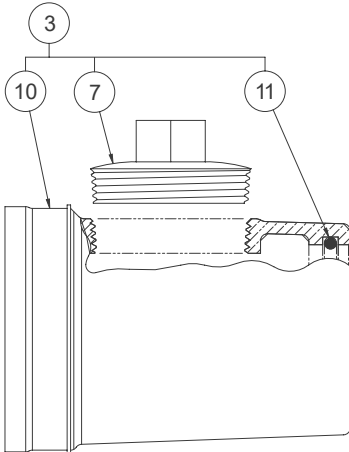

CLEANOUT WITH O-RING NO-HUB & WASTE FITTINGS

9985-125-002

SUFFIX -CO1
4" NO-HUB TO 2-3/8" O.D. O-RING

SUFFIX -CO1-3
3" NO-HUB TO 2-3/8" O.D. O-RING

5
-PC PINNED CLEAN-OUT
PLUG 2-1/2" NPT
ASSEMBLY

SUFFIX -CO1-WO3
4" NO-HUB TO 3" O.D. O-RING

SUFFIX -COH
CLEANOUT T HOOK ASSEMBLY

1	4908-069-001	4" NO-HUB TO 2-3/8" WASTE CONN	7	1834-081-000	DWV PLUG (PLASTIC)
2	4908-064-001	3" NO-HUB TO 2-3/8" WASTE CONN	8	0401-332-000	O-RING
3	4913-040-001	4" NO-HUB TO 3" WASTE CONN	9	4908-060-199	3" NO-HUB CONN w/CLEANOUT
4	4913-105-001	VERTICAL CLEAN-OUT HOOK ASSY	10	4903-040-199	4" NO-HUB CONN w/ CLEANOUT
5	1836-081-001	-PC PINNED CLEAN-OUT PLG ASSY	11	0401-337-000	O-RING
6	4908-065-199	4" NO-HUB CONN w/CLEANOUT			
ITEM	PART NUMBER	DESCRIPTION	ITEM	PART NUMBER	DESCRIPTION