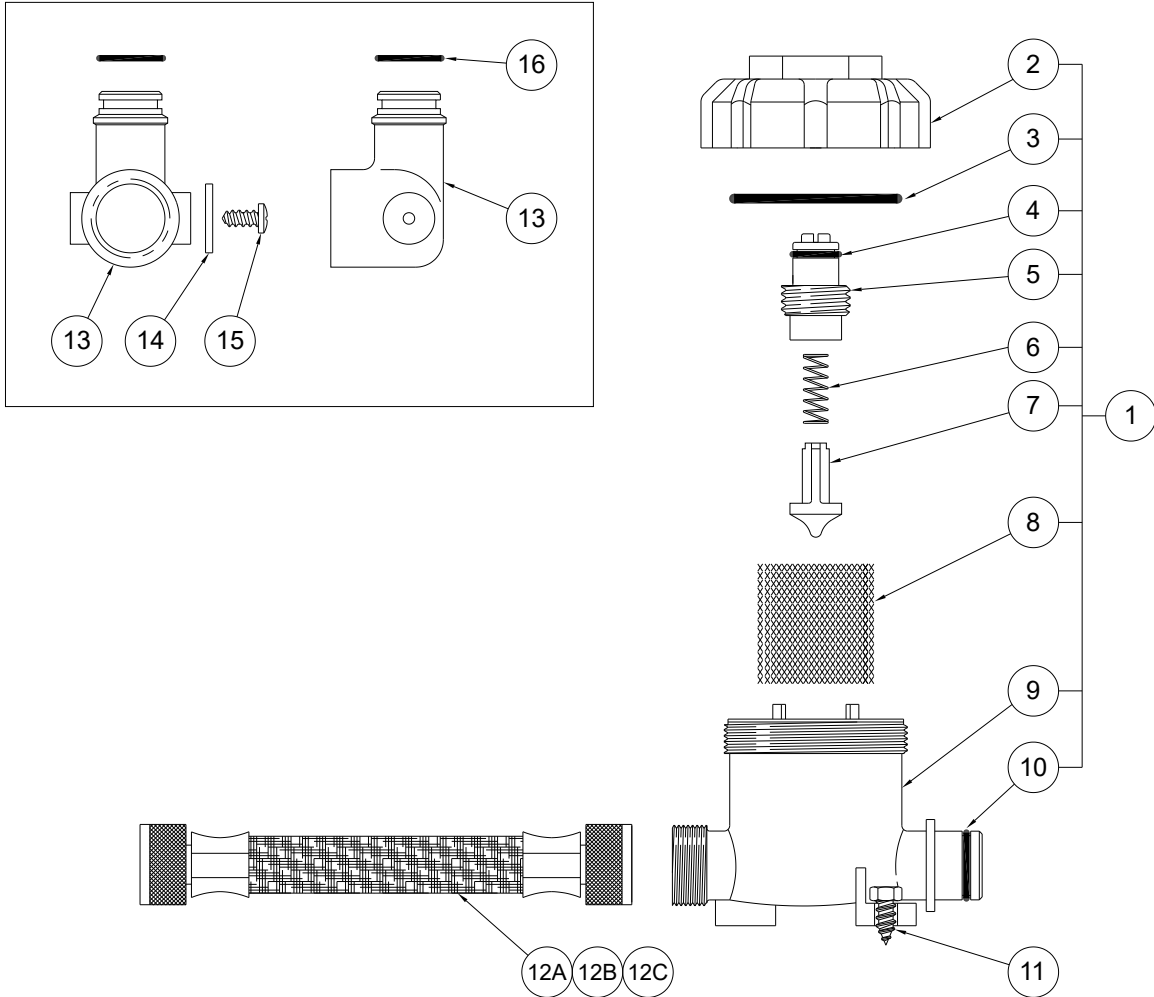

PLASTIC AIR-CONTROL CHECKSTOP ASSEMBLY

9956-040-003

**ELBOW ASSEMBLY USED ONLY ON
WASH-WARE & MERIDIAN MIXING VALVES.**

1	2570-000-001	CHECKSTOP STRAINER ASSEMBLY
2	2570-012-000	STOP BONNET
3	0401-129-000	O-RING
4	0401-012-000	O-RING
5	2570-015-199	STOP STEM
6	2415-002-000	SPRING
7	2570-014-000	CHECK STEM
8	2570-018-000	STRAINER
9	2570-011-001	STOP BODY ASSEMBLY
10	0401-016-000	O-RING
11	0124-005-000	#10 x 1/2" HX HEAD SELF
12A	2195-010-000	1/2" NPS x 6-1/4" STN. STL. INLET HOSE
12B	2195-015-000	1/2" NPS x 15-3/4" STN. STL. INLET HOSE
12C	2195-024-000	1/2" NPS x 24" STN. STL. INLET HOSE
13	2570-001-199	M x F PLASTIC ELBOW
14	0331-034-000	SPACER WASHER
15	0124-030-000	#8 x 3/8" PAN HEAD SCREW
16	0401-015-000	O-RING
ITEM	PART NUMBER	DESCRIPTION