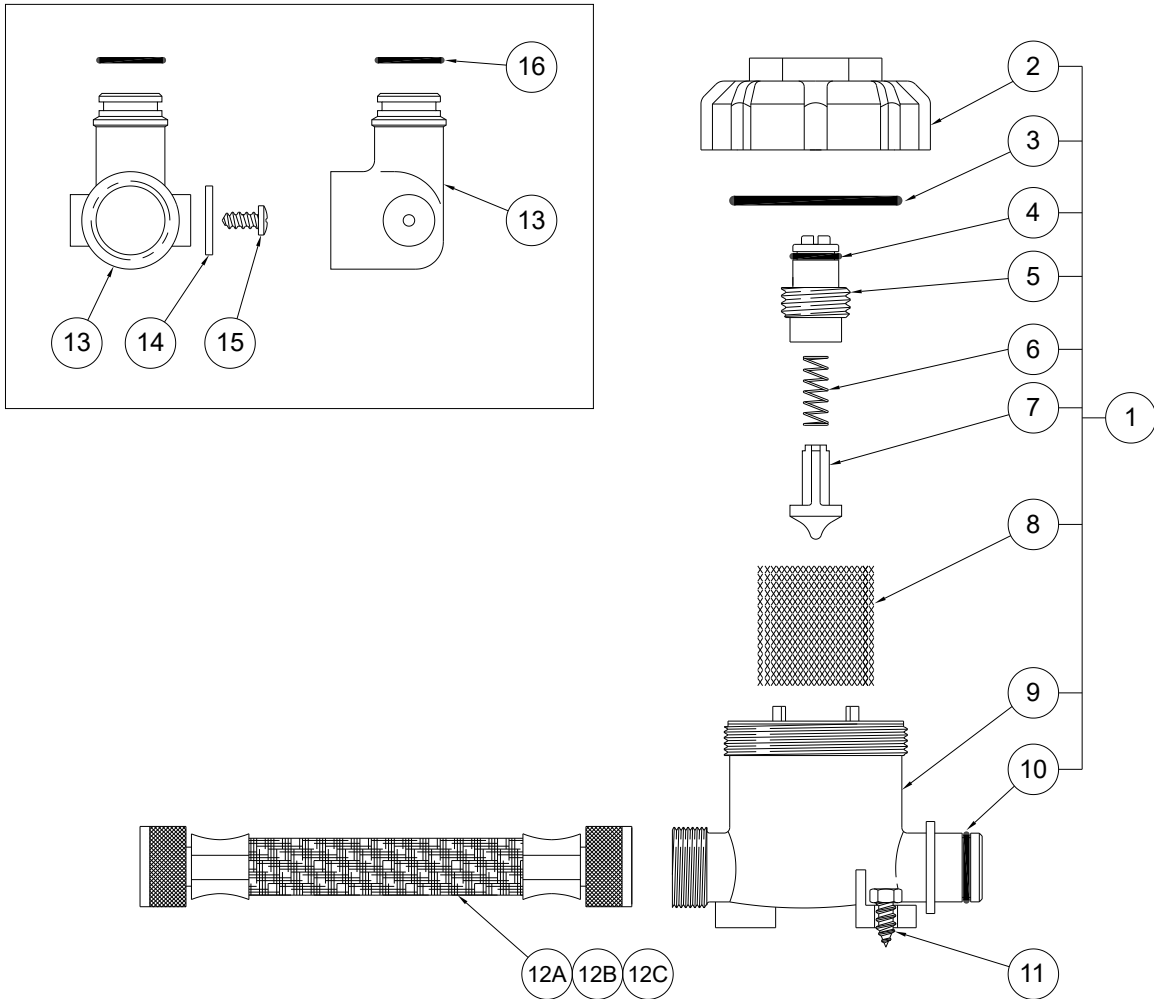

PLASTIC AIR-CONTROL CHECKSTOP ASSEMBLY

9956-040-003

**ELBOW ASSEMBLY USED ONLY ON
WASH-WARE & MERIDIAN MIXING VALVES.**

1	2570-000-001	CHECKSTOP STRAINER ASSEMBLY
2	2570-012-000	STOP BONNET
3	0401-129-000	O-RING
4	0401-012-000	O-RING
5	2570-015-199	STOP STEM
6	2415-002-000	SPRING
7	2570-014-000	CHECK STEM
8	2570-018-000	STRAINER
9	2570-011-001	STOP BODY ASSEMBLY
10	0401-016-000	O-RING
11	0124-005-000	#10 x 1/2" HX HEAD SELF
12A	2195-010-000	1/2" NPS x 6-1/4" STN. STL. INLET HOSE
12B	2195-015-000	1/2" NPS x 15-3/4" STN. STL. INLET HOSE
12C	2195-024-000	1/2" NPS x 24" STN. STL. INLET HOSE
13	2570-001-199	M x F PLASTIC ELBOW
14	0331-034-000	SPACER WASHER
15	0124-030-000	#8 x 3/8" PAN HEAD SCREW
16	0401-015-000	O-RING
ITEM	PART NUMBER	DESCRIPTION