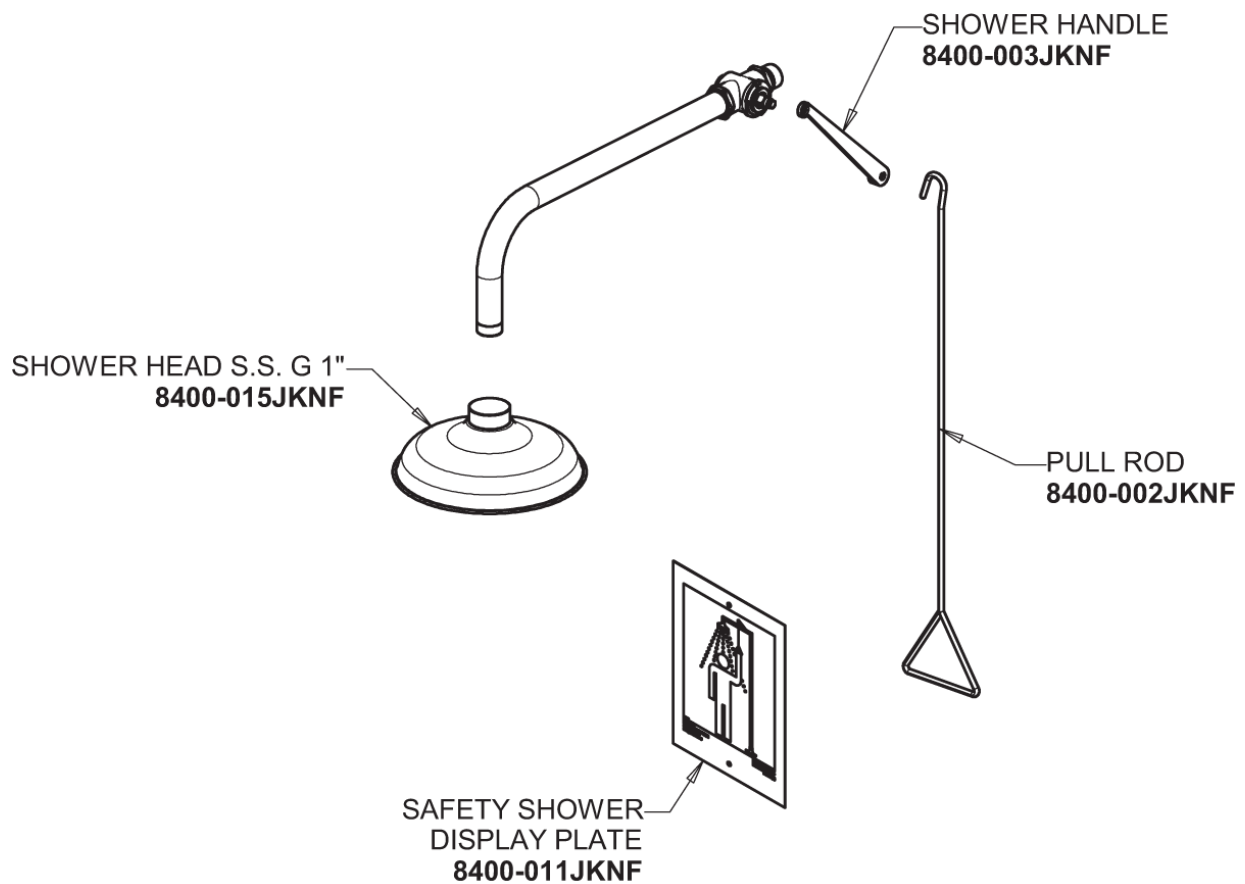

Repair Parts

8421-NF

Concealed Safety Drench Shower with Stainless Steel Pull Rod

CHICAGO FAUCETS®

Geberit Group

Safety Drench Shower

Base Parts:

For Technical Assistance: