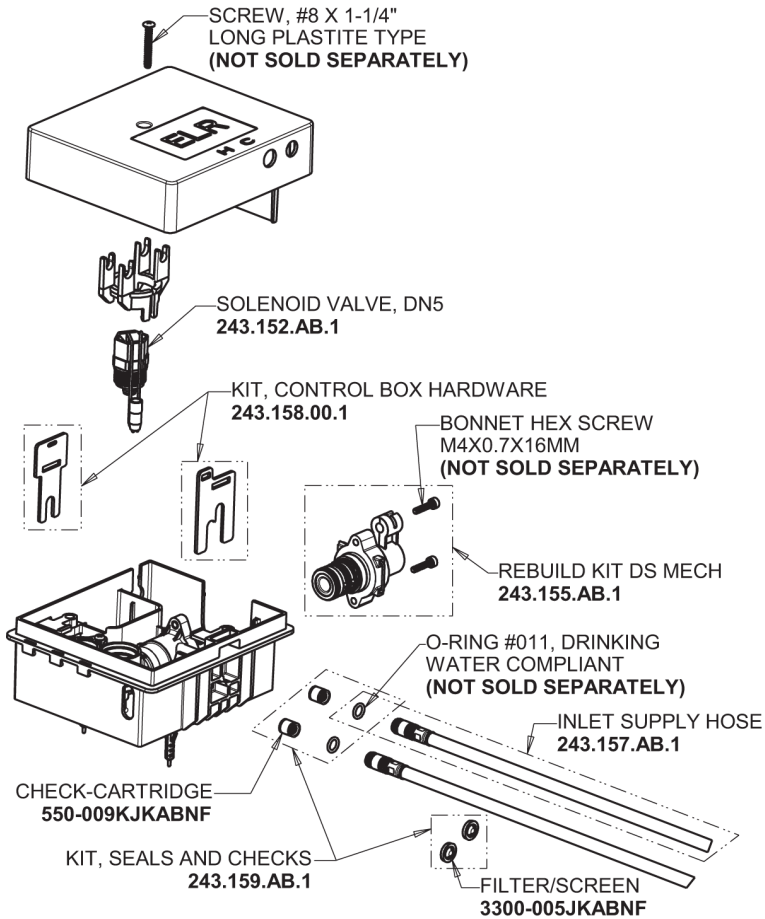

Repair Parts

ELR-E12E-42ABCP

Electronic Ligature Resistant Sink Faucet with Dual Beam Infrared Sensor

CHICAGO FAUCETS®

Geberit Group

ELR-42KJKABNF ELR Series Control Box, AC, Dual Supply, Mechanical Mixer

Base Parts:

ELR Series Spout Assembly

1.0 GPM (3.8 L/min) Pressure Compensating Laminar Flow Outlet
244.170.00.1

For Technical Assistance:

Phone: 800-TEC-TRUE (832-8783)

Email: techsupport.us@chicago faucets.com

2100 South Clearwater Drive