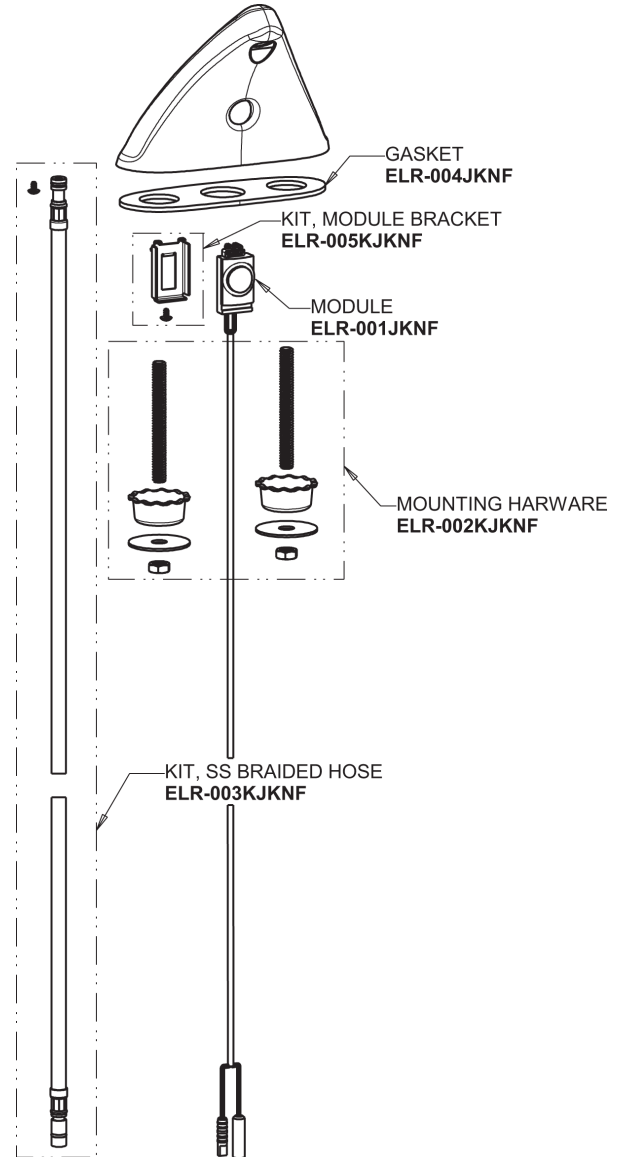

Repair Parts

ELR-E12E-42ABCP

Electronic Ligature Resistant Sink Faucet with Dual Beam Infrared Sensor

CHICAGO FAUCETS®

Geberit Group

ELR-42KJKABNF ELR Series Control Box, AC, Dual Supply, Mechanical Mixer

Base Parts:

ELR Series Spout Assembly

1.0 GPM (3.8 L/min) Pressure Compensating Laminar Flow Outlet
244.170.00.1

For Technical Assistance:

Phone: 800-TEC-TRUE (832-8783)

Email: techsupport.us@chicago faucets.com

2100 South Clearwater Drive