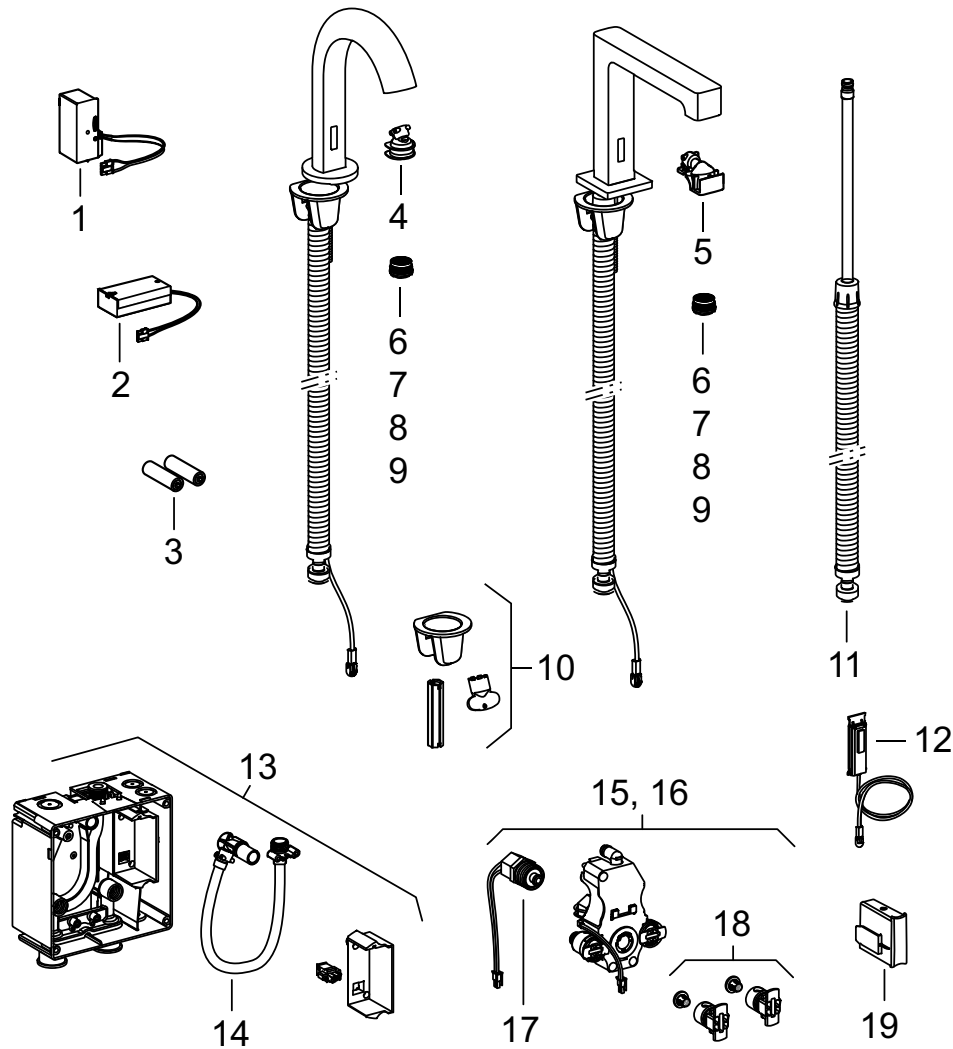

# Repair Parts Alpina Series Fittings

Number	Description	Contains
1	Power supply unit	241.944.00.1
2	Battery compartment	241.945.00.1
3	Battery 1.5V AA alkaline set - 2	243.137.00.1
4	Retainer tap aerator, Avisio	243.669.00.1
5	Retainer tap aerator, Alento	243.670.00.1
6	Aerator 1.3 GPM (5.0 L/min)	243.625.00.1
7	Aerator 1.0 GPM (3.8 L/min)	243.636.00.1
8	Aerator 0.5 GPM (1.9 L/min)	243.637.00.1
9	Aerator 0.35 GPM (1.3 L/min)	243.638.00.1
10	Mounting hardware	243.666.00.1

Number	Description	Contains
11	Hose for Avisio and Alento deck-mount faucets	243.671.00.1
12	IR sensor	243.672.00.1
13	Exposed function box	243.664.00.1
14	Complete function box hose	243.673.00.1
15	Functional unit with mixer	243.683.00.1
16	Functional unit without mixer	243.684.00.1
17	Solenoid valve	243.688.00.1
18	Filter seat with basket filter set - 2	243.687.00.1
19	Control box	243.689.00.1