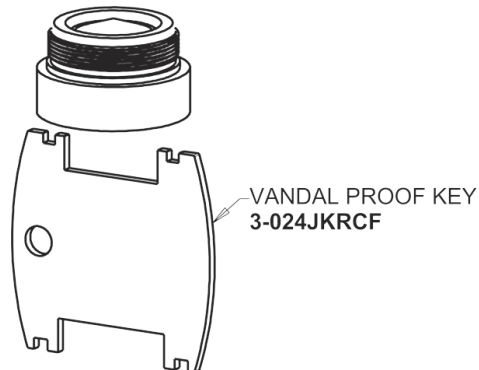

Repair Parts

8451-TE64VPABCP

CHICAGO FAUCETS®

Geberit Group

Base Parts:

Spout for 8450 Series 8450-SPOUT

For Technical Assistance:

Phone: 800-TEC-TRUE (832-8783)

Geberit Group

Thermostatic Mixing Valve
132-LFSTABNF

1.0 GPM (3.8 L/min) Vandal Proof Non-Aerating Laminar Outlet
E64VPJKABCP

Adapter for 8450 Series
8400-025JKABRF

For Technical Assistance:

Phone: 800-TEC-TRUE (832-8783)