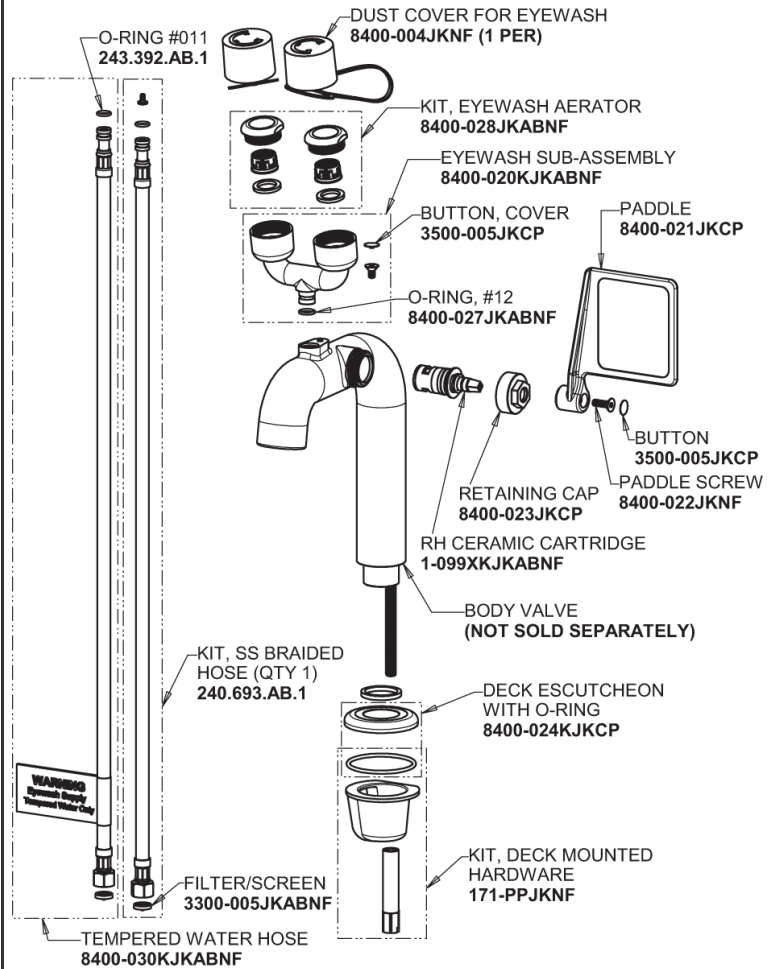

Repair Parts

8451-TE64VPABCP

CHICAGO FAUCETS®

Geberit Group

Base Parts:

Spout for 8450 Series 8450-SPOUT

For Technical Assistance:

Phone: 800-TEC-TRUE (832-8783)

Geberit Group

Thermostatic Mixing Valve
132-LFSTABNF

1.0 GPM (3.8 L/min) Vandal Proof Non-Aerating Laminar Outlet
E64VPJKABCP

Adapter for 8450 Series
8400-025JKABRF

For Technical Assistance:

Phone: 800-TEC-TRUE (832-8783)