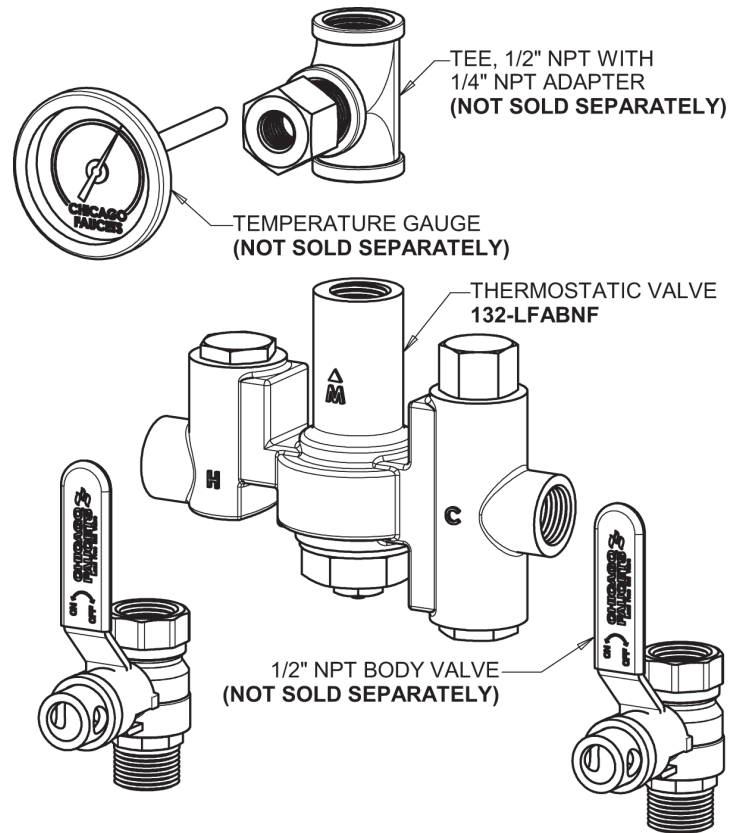

Repair Parts

8451-TE64VPABCP

CHICAGO FAUCETS®

Geberit Group

Base Parts:

Spout for 8450 Series 8450-SPOUT

For Technical Assistance:

Phone: 800-TEC-TRUE (832-8783)

Geberit Group

Thermostatic Mixing Valve
132-LFSTABNF

1.0 GPM (3.8 L/min) Vandal Proof Non-Aerating Laminar Outlet
E64VPJKABCP

Adapter for 8450 Series
8400-025JKABRF

For Technical Assistance:

Phone: 800-TEC-TRUE (832-8783)