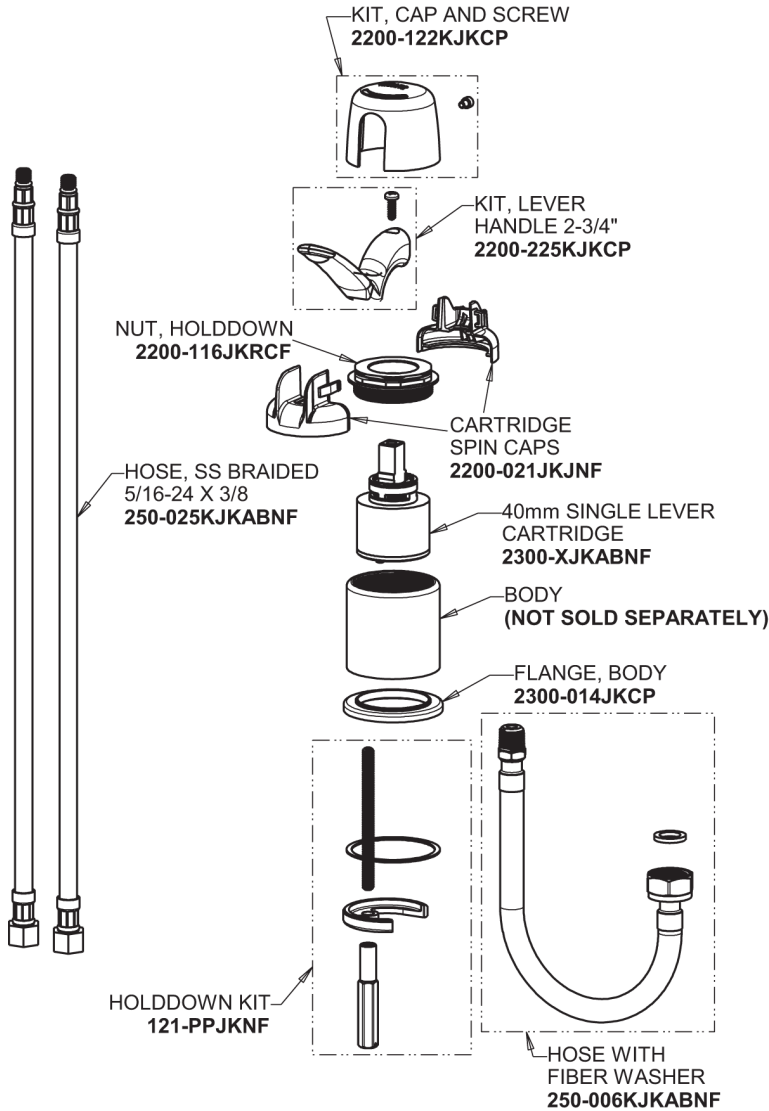

Repair Parts

8451-TE64VPABCP

CHICAGO FAUCETS®

Geberit Group

Base Parts:

Spout for 8450 Series 8450-SPOUT

For Technical Assistance:

Phone: 800-TEC-TRUE (832-8783)

Geberit Group

Thermostatic Mixing Valve
132-LFSTABNF

1.0 GPM (3.8 L/min) Vandal Proof Non-Aerating Laminar Outlet
E64VPJKABCP

Adapter for 8450 Series
8400-025JKABRF

For Technical Assistance:

Phone: 800-TEC-TRUE (832-8783)