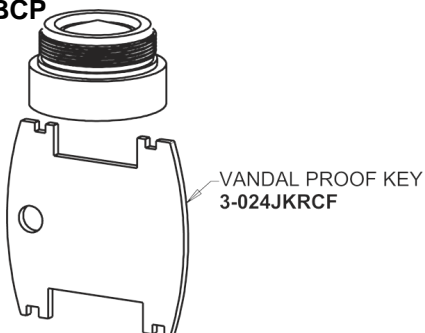

1.0 GPM (3.8 L/min) Vandal Proof Non-Aerating Laminar Outlet E64VPJKABCP

Adapter for 8450 Series 8400-025JKABRBF

For Technical Assistance:

Phone: 800-TEC-TRUE (832-8783)

Email: techsupport.us@chicagofaucets.com

2100 South Clearwater Drive

Des Plaines, IL 60018

Phone: 847-803-5000

chicagofaucets.com