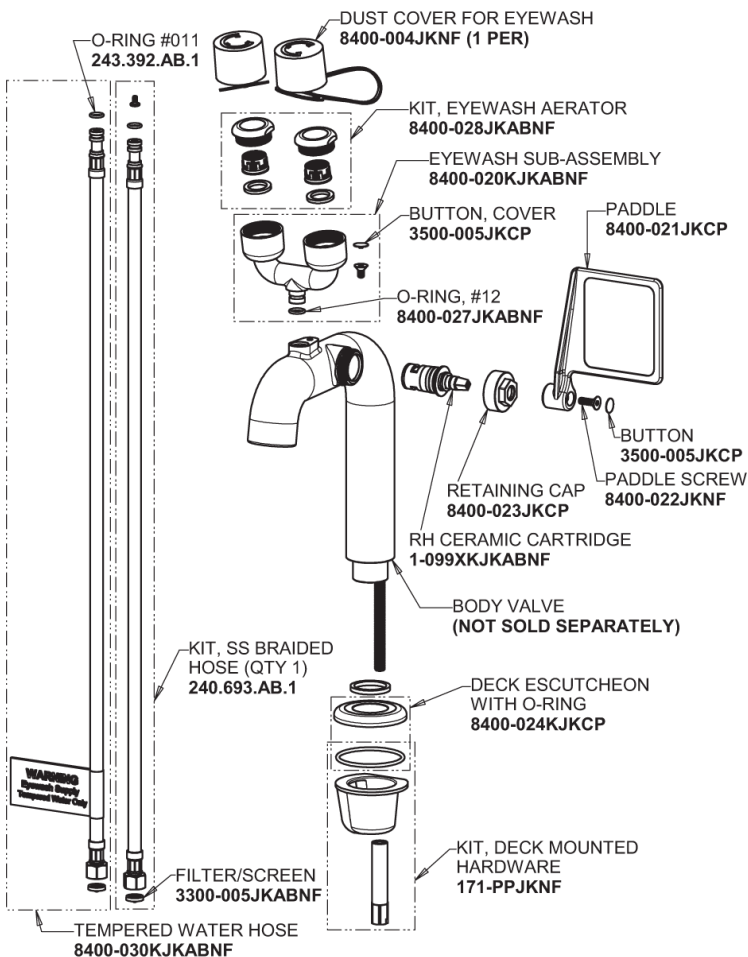

Repair Parts

8450-TE64VPABCP

CHICAGO FAUCETS®

Geberit Group

Spout for 8450 Series 8450-SPOUT

Thermostatic Mixing Valve 132-LFSTABNF