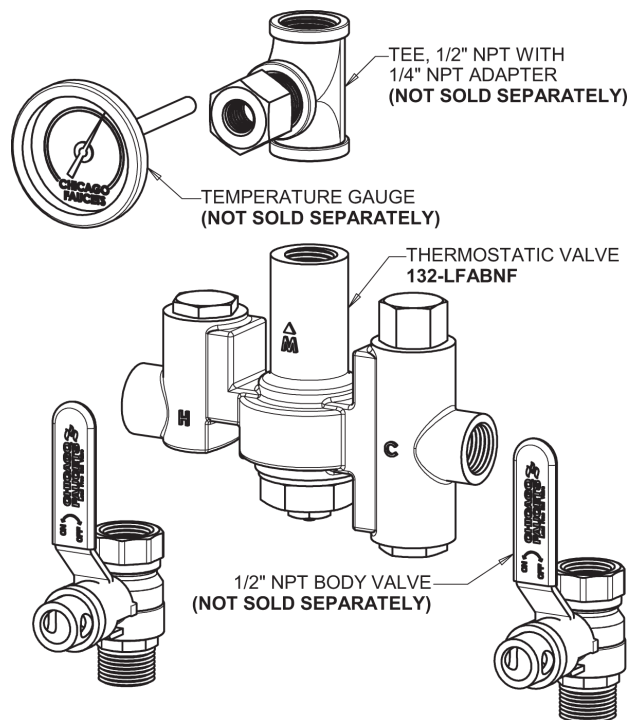

Repair Parts

8450-TE64VPABCP

CHICAGO FAUCETS®

Geberit Group

Spout for 8450 Series 8450-SPOUT

Thermostatic Mixing Valve 132-LFSTABNF

1.0 GPM (3.8 L/min) Vandal Proof Non-Aerating Laminar Outlet E64VPJKABCP

Adapter for 8450 Series 8400-025JKABRBF

For Technical Assistance:

Phone: 800-TEC-TRUE (832-8783)

Email: techsupport.us@chicagofaucets.com

2100 South Clearwater Drive

Des Plaines, IL 60018

Phone: 847-803-5000

chicagofaucets.com