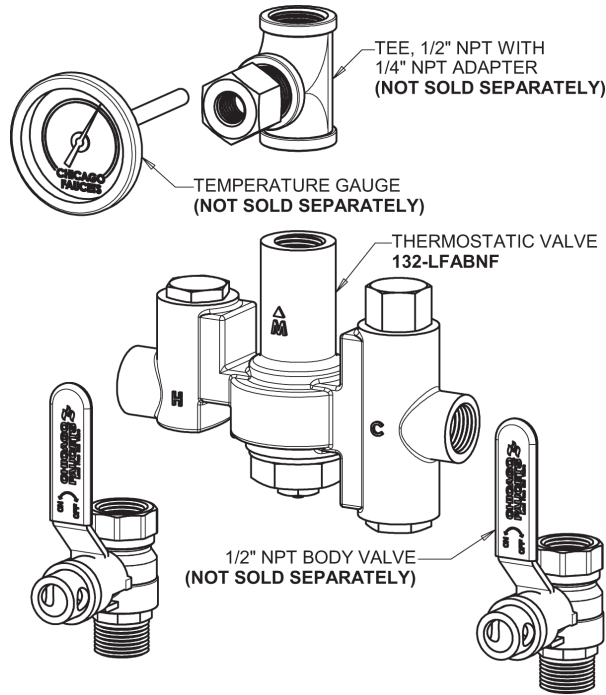

Repair Parts

8452-TABCP

CHICAGO FAUCETS®

Geberit Group

Base Parts:

Adapter for 8450 Series 8400-025JKABRBF

Spout for 8450 Series 8450-SPOUT

2.2 GPM (8.3 L/min) Vandal Proof Softflo Aerator E12VPJKABCP

8452-TABCP

CHICAGO FAUCETS®

Geberit Group

Thermostatic Mixing Valve 132-LFSTABNF

4" Wristblade Handle 317-PRJKCP

Quartern Compression Cartridge (pair) 377-XTRHJKABNF (right) 377-XTLHJKABNF (left)

For Technical Assistance: