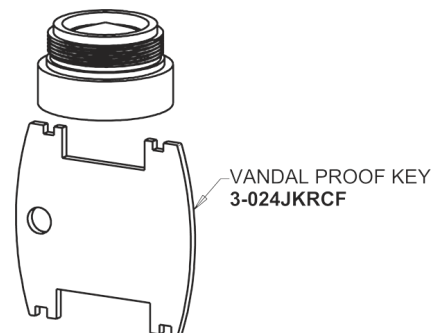

Repair Parts

8452-TABCP

CHICAGO FAUCETS®

Geberit Group

Base Parts:

Adapter for 8450 Series 8400-025JKABRBF

Spout for 8450 Series 8450-SPOUT

2.2 GPM (8.3 L/min) Vandal Proof Softflo Aerator E12VPJKABCP