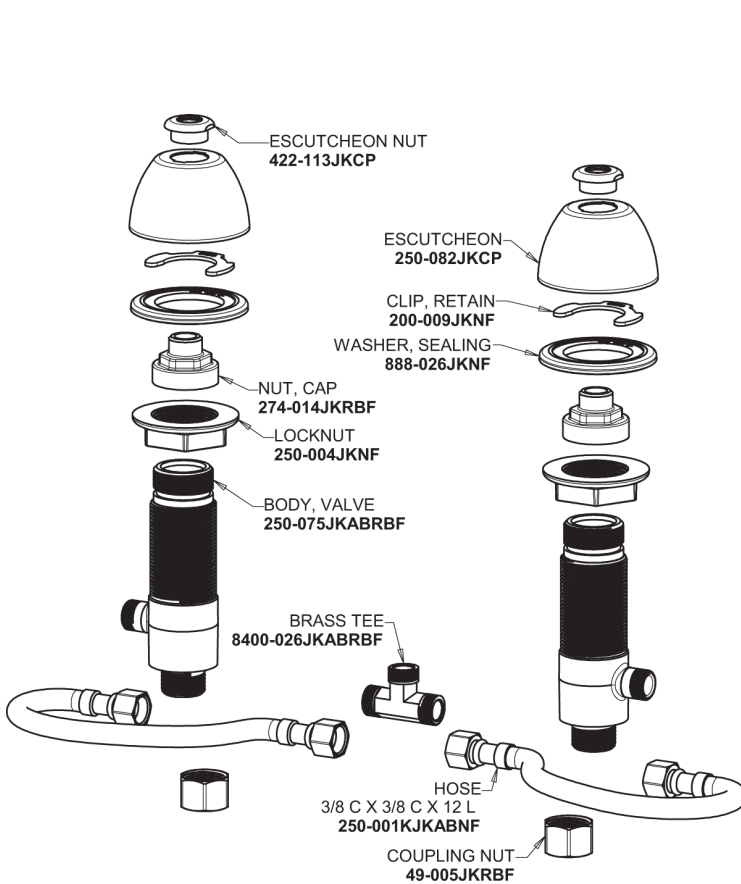

Repair Parts

8452-TABCP

CHICAGO FAUCETS®

Geberit Group

Base Parts:

Adapter for 8450 Series 8400-025JKABRBF

Spout for 8450 Series 8450-SPOUT

2.2 GPM (8.3 L/min) Vandal Proof Softflo Aerator E12VPJKABCP

8452-TABCP

CHICAGO FAUCETS®

Geberit Group

Thermostatic Mixing Valve 132-LFSTABNF

4" Wristblade Handle 317-PRJKCP

Quartern Compression Cartridge (pair) 377-XTRHJKABNF (right) 377-XTLHJKABNF (left)

For Technical Assistance: