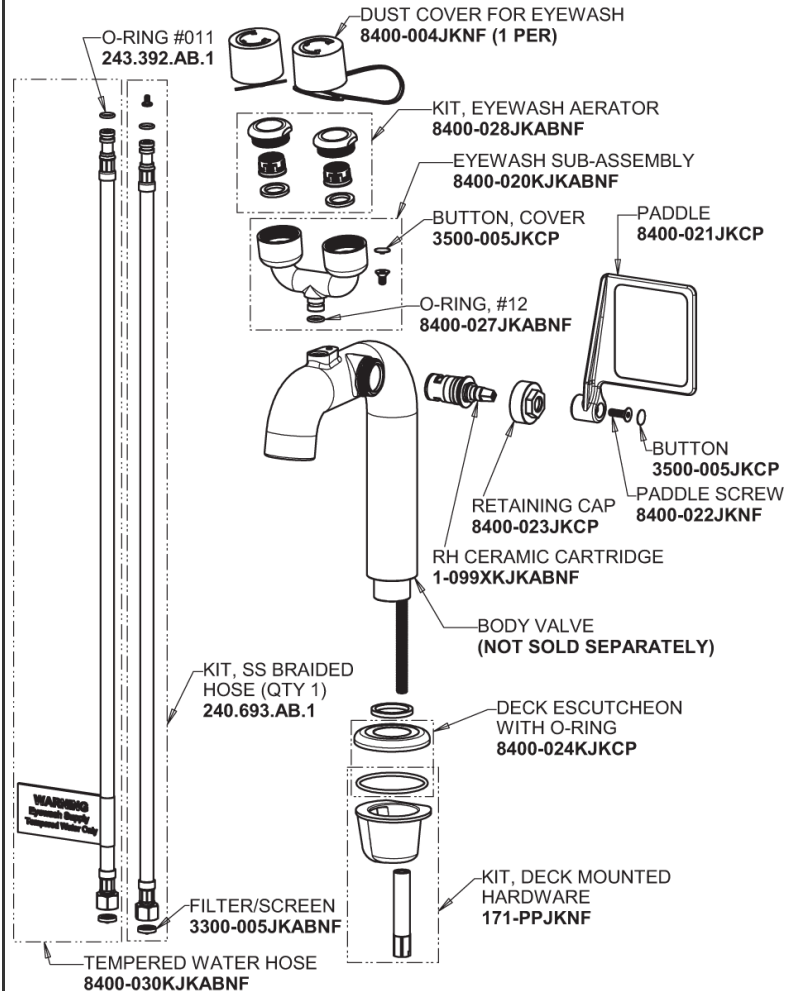

Repair Parts

8452-TABCP

CHICAGO FAUCETS®

Geberit Group

Base Parts:

Adapter for 8450 Series 8400-025JKABRBF

Spout for 8450 Series 8450-SPOUT

2.2 GPM (8.3 L/min) Vandal Proof Softflo Aerator E12VPJKABCP

8452-TABCP

CHICAGO FAUCETS®

Geberit Group

Thermostatic Mixing Valve 132-LFSTABNF

4" Wristblade Handle 317-PRJKCP

Quartern Compression Cartridge (pair) 377-XTRHJKABNF (right) 377-XTLHJKABNF (left)

For Technical Assistance: