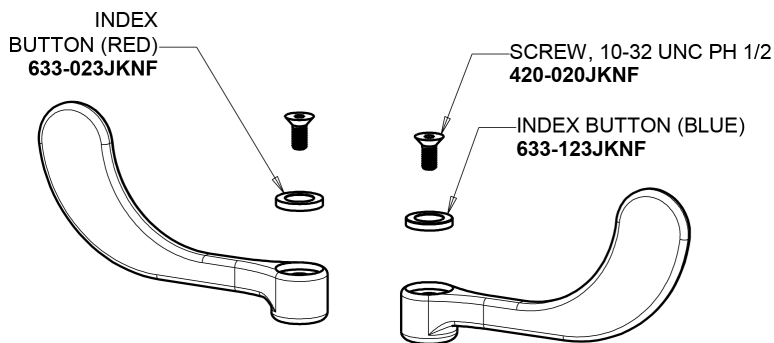

8452-TABCP

CHICAGO FAUCETS®

Geberit Group

Thermostatic Mixing Valve 132-LFSTABNF

4" Wristblade Handle 317-PRJKCP

Quartern Compression Cartridge (pair) 377-XTRHJKABNF (right) 377-XTLHJKABNF (left)

For Technical Assistance: