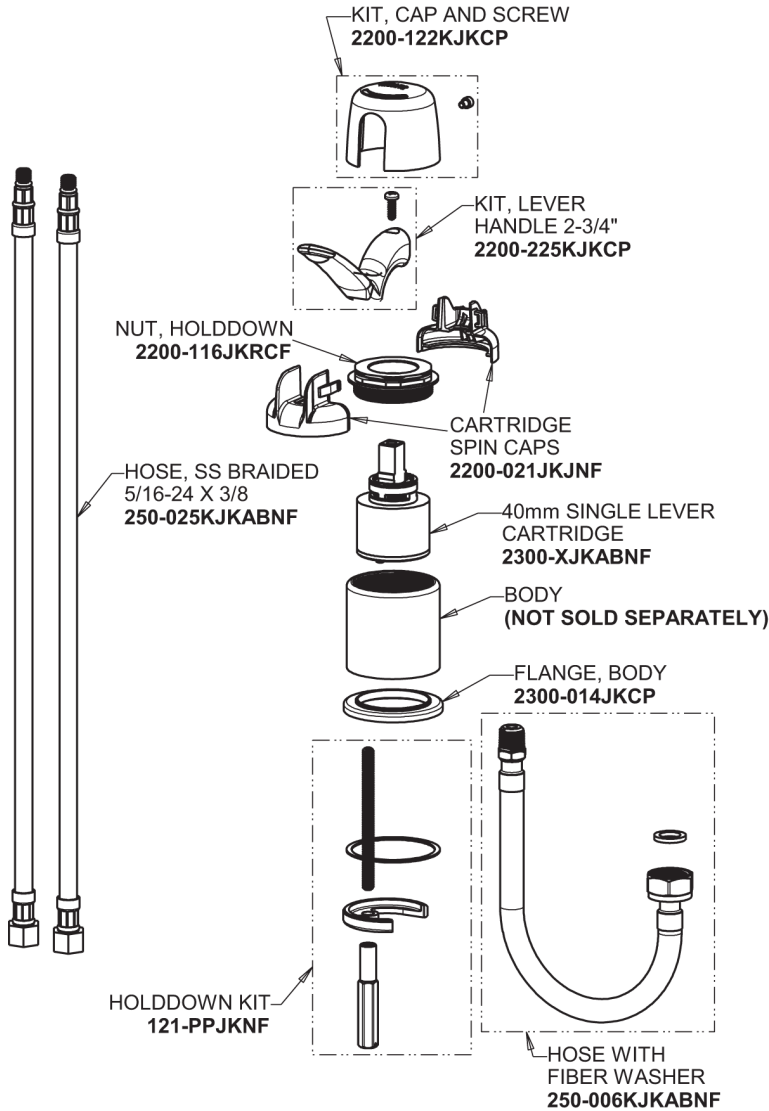

Repair Parts

8451-TABCP

CHICAGO FAUCETS®

Geberit Group

Base Parts:

Spout for 8450 Series 8450-SPOUT

For Technical Assistance:

Phone: 800-TEC-TRUE (832-8783)