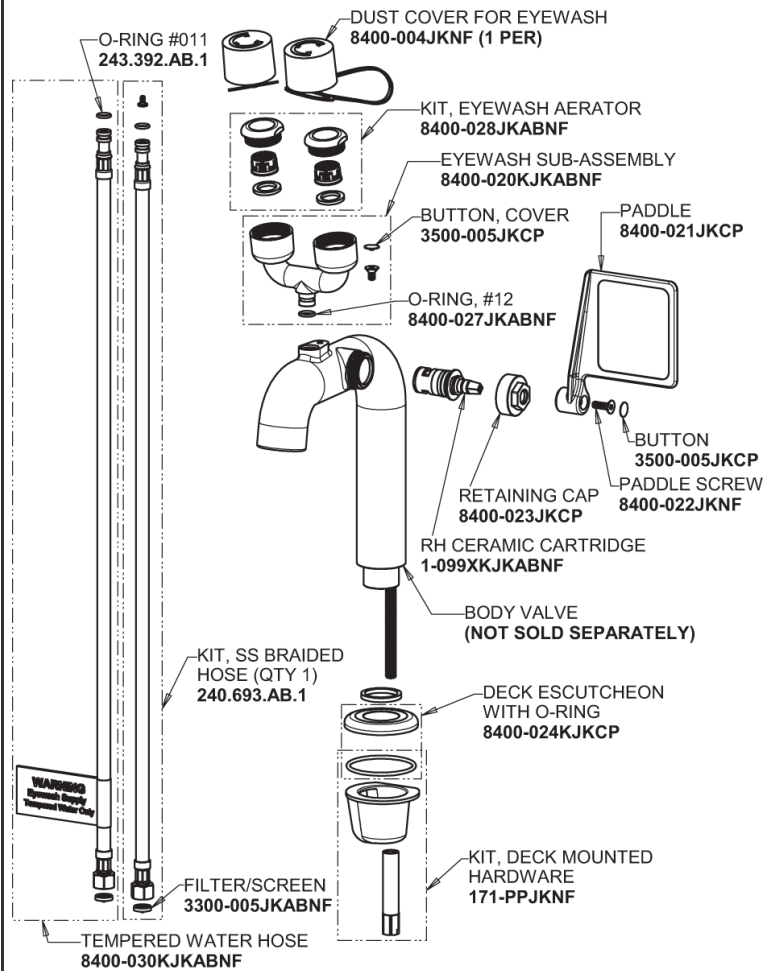

Repair Parts

8451-TABCP

CHICAGO FAUCETS®

Geberit Group

Base Parts:

Spout for 8450 Series 8450-SPOUT

For Technical Assistance:

Phone: 800-TEC-TRUE (832-8783)

Geberit Group

Thermostatic Mixing Valve 132-LFSTABNF

2.2 GPM (8.3 L/min) Vandal Proof Softflo Aerator E12VPJKABCP

Adapter for 8450 Series 8400-025JKABRF

For Technical Assistance:

Phone: 800-TEC-TRUE (832-8783)