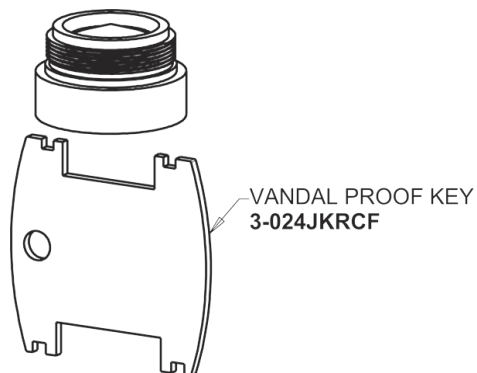

2.2 GPM (8.3 L/min) Vandal Proof Softflo Aerator E12VPJKABCP