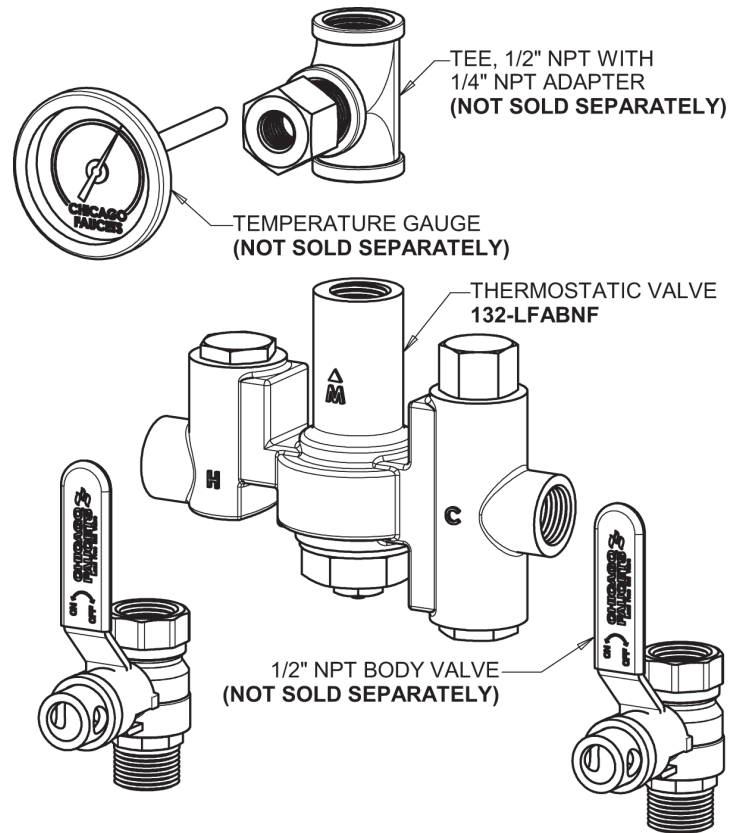

Repair Parts

8451-TABCP

CHICAGO FAUCETS®

Geberit Group

Base Parts:

Spout for 8450 Series 8450-SPOUT

For Technical Assistance:

Phone: 800-TEC-TRUE (832-8783)

Geberit Group

Thermostatic Mixing Valve 132-LFSTABNF

2.2 GPM (8.3 L/min) Vandal Proof Softflo Aerator E12VPJKABCP

Adapter for 8450 Series 8400-025JKABRF

For Technical Assistance:

Phone: 800-TEC-TRUE (832-8783)