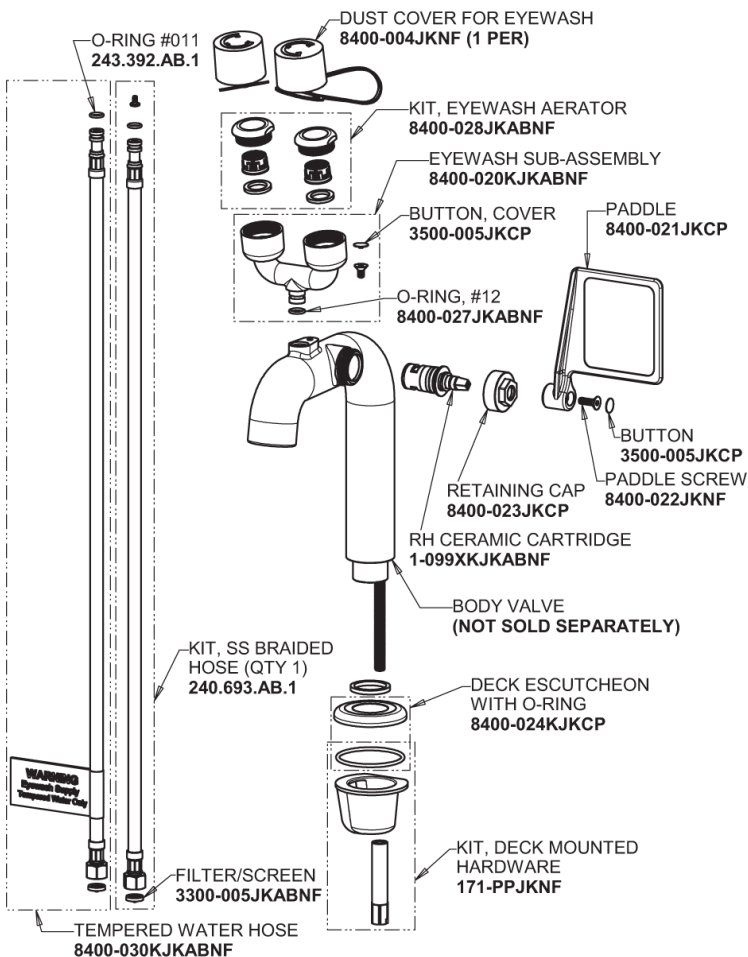

Repair Parts

8450-TABCP

CHICAGO FAUCETS®

Geberit Group

Spout for 8450 Series 8450-SPOUT

Thermostatic Mixing Valve 132-LFSTABNF

2.2 GPM (8.3 L/min) Vandal Proof Softflo Aerator E12VPJKABCP

Adapter for 8450 Series 8400-025JKABRBF