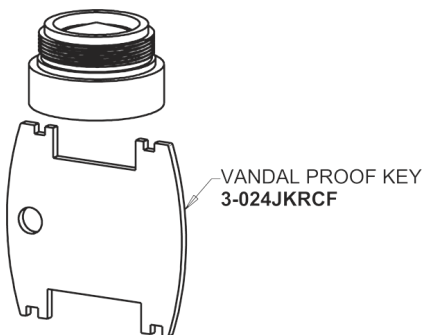

Repair Parts

8450-TABCP

CHICAGO FAUCETS®

Geberit Group

Spout for 8450 Series 8450-SPOUT

Thermostatic Mixing Valve 132-LFSTABNF

2.2 GPM (8.3 L/min) Vandal Proof Softflo Aerator E12VPJKABCP

Adapter for 8450 Series 8400-025JKABRBF