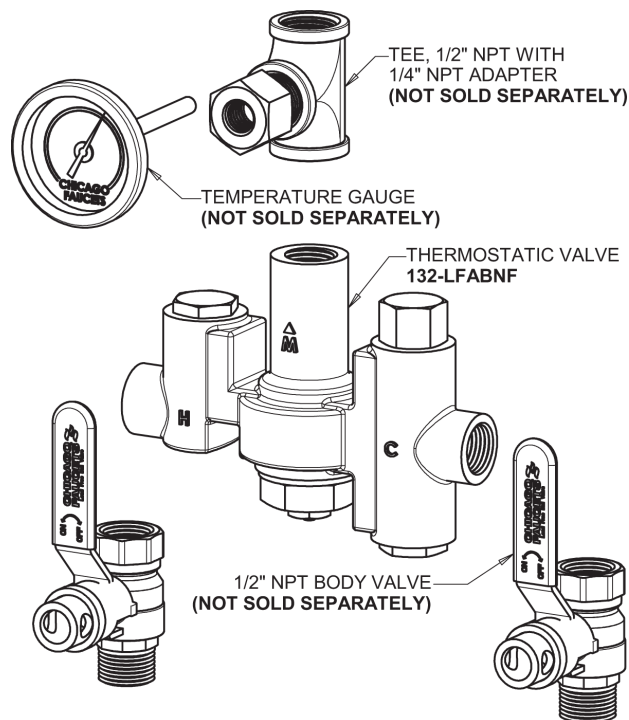

Repair Parts

8450-TABCP

CHICAGO FAUCETS®

Geberit Group

Spout for 8450 Series 8450-SPOUT

Thermostatic Mixing Valve 132-LFSTABNF

2.2 GPM (8.3 L/min) Vandal Proof Softflo Aerator E12VPJKABCP

Adapter for 8450 Series 8400-025JKABRBF