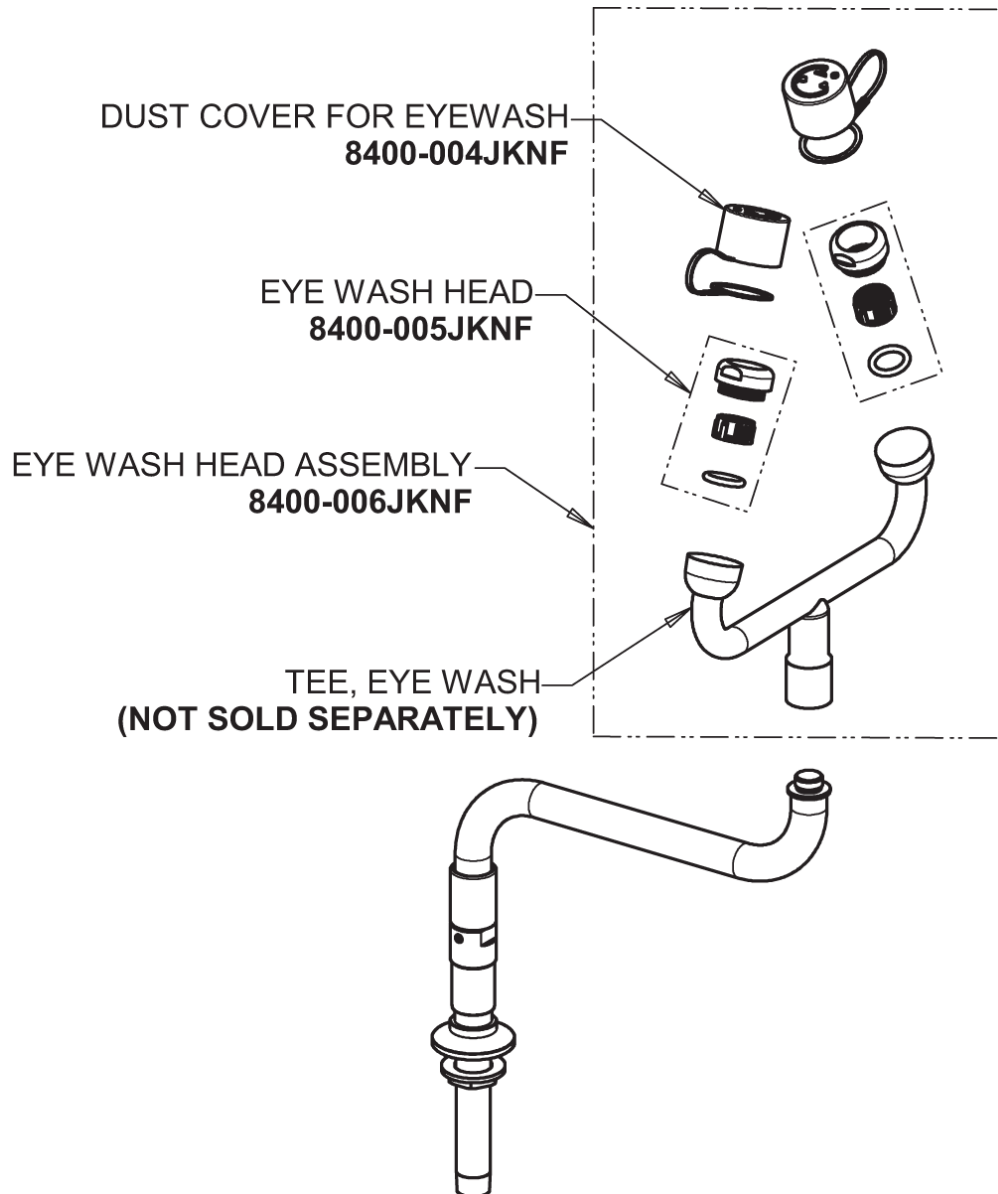

Repair Parts

8411-NF

Deck Mounted Swing Forward Eye/Face Wash

CHICAGO FAUCETS®

Geberit Group

Safety Eyewash Fitting

Base Parts:

For Technical Assistance: