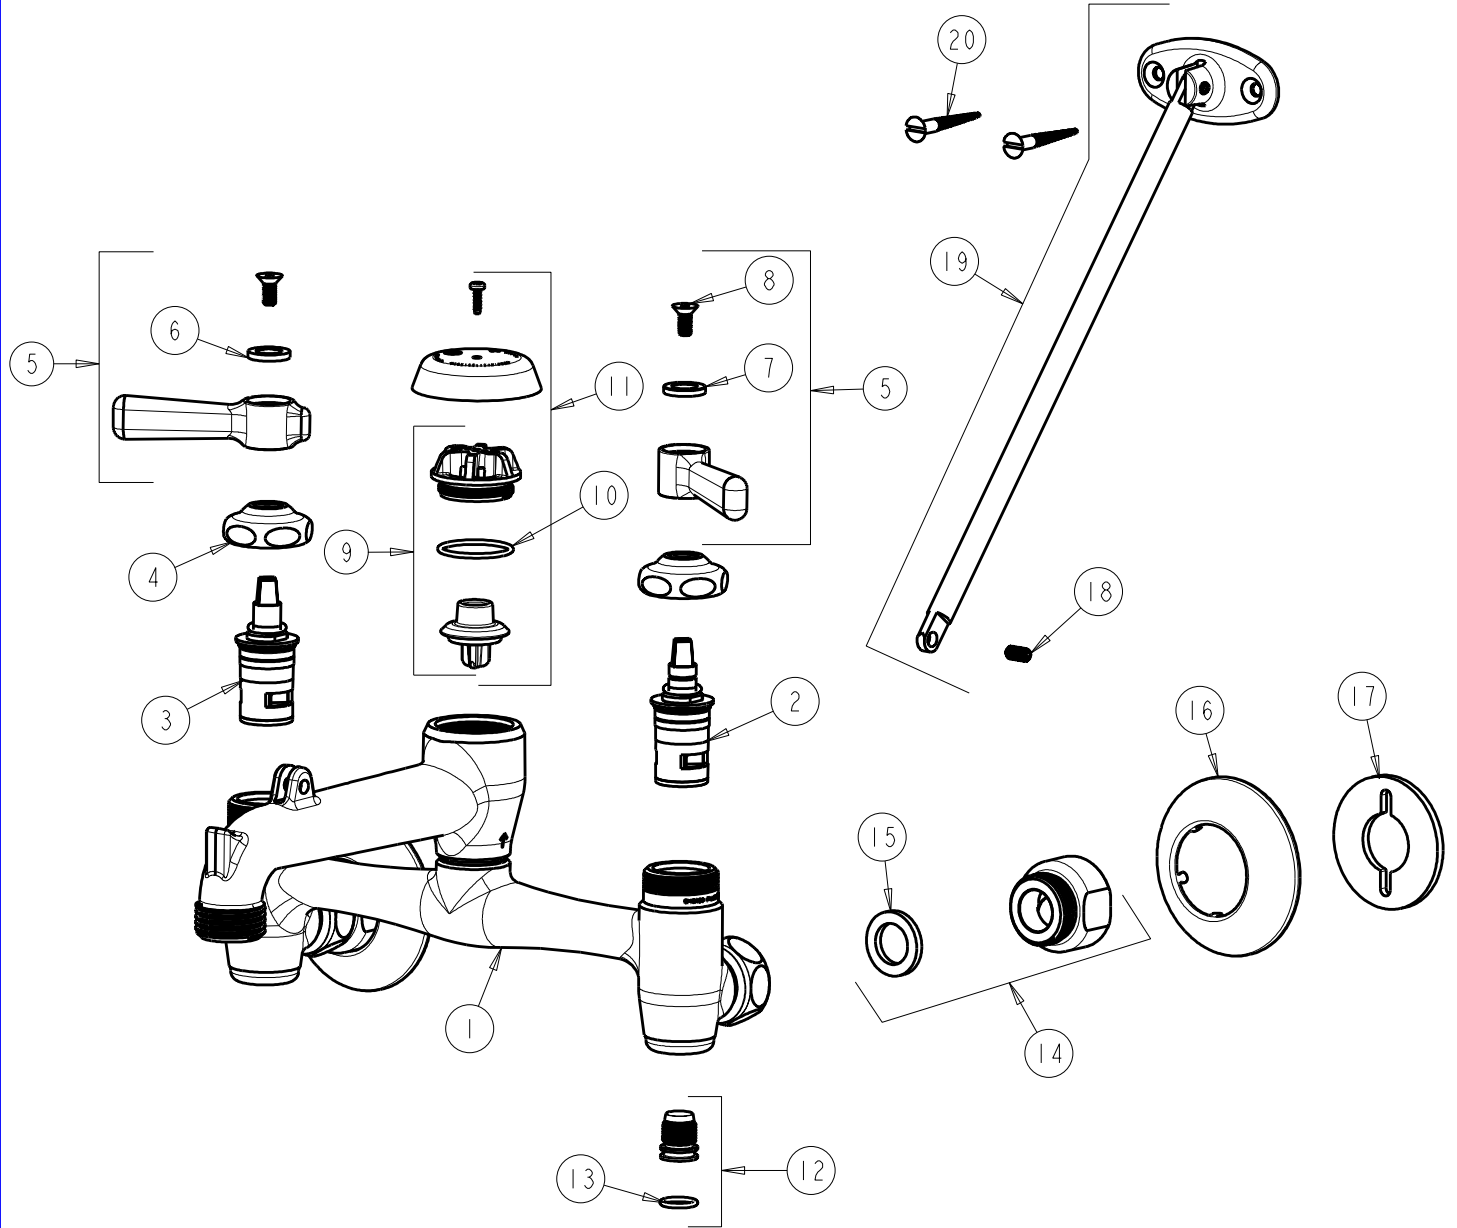

CHICAGO FAUCETS
a Geberit company

2100 South Clearwater Drive
Des Plaines, IL 60018
Phone: 847-803-5000
Fax: 847-803-5454
www.chicagofaucets.com

REPAIR PARTS

FITTING NO.

897-ABRCF

SUBMITTED MODEL NO.

ITEM NO.

BY: SID DATE: 10-03-19

CHK: *JS* REV:

FOR TECHNICAL ASSISTANCE
1-800-TEC-TRUE (1-800-832-8783)

ITEM	PART NO.	DESCRIPTION	ITEM	PART NO.	DESCRIPTION
1	-----	NOT SOLD SEPARATELY	11	892-402KJKABNF	KIT, VACUUM BREAKER ASSEMBLY
2	1-099XKJKABNF	RH CERAMIC CARTRIDGE 1/4	12	897-014KJKABRBF	INTEGRAL STOP STEM ASSEMBLY
3	1-100XKJKABNF	LH CERAMIC CARTRIDGE 1/4	13	1104-007JKABNF	O RING
4	1-214JKCP	CAP	14	897-012JKRCF	ARM ASSEMBLY (INCLUDES WASHER)
5	369-PRJKCP	HANDLE, 2-3/8" LEVER (PAIR)	15	1-011JKABNF	WASHER, .97 X .62 X .12
6	633-023JKNF	INDEX BUTTON (RED)	16	633-201JKCP	WALL FLANGE
7	633-123JKNF	INDEX BUTTON (BLUE)	17	807-112JKNF	WASHER
8	420-020JKNF	SCREW, 1/8 FLAT HEX HEAD X 1/2	18	665-116JKNF	SET SCREW
9	892-302KJKABNF	VACUUM BREAKER REPAIR KIT	19	897-013KJKCP	BRACE ROD ASSEMBLY, 10" LONG
10	80-007JKABNF	O RING 0.989 X .070	20	173-006JKCP	FLAT HEAD WOOD SCREW