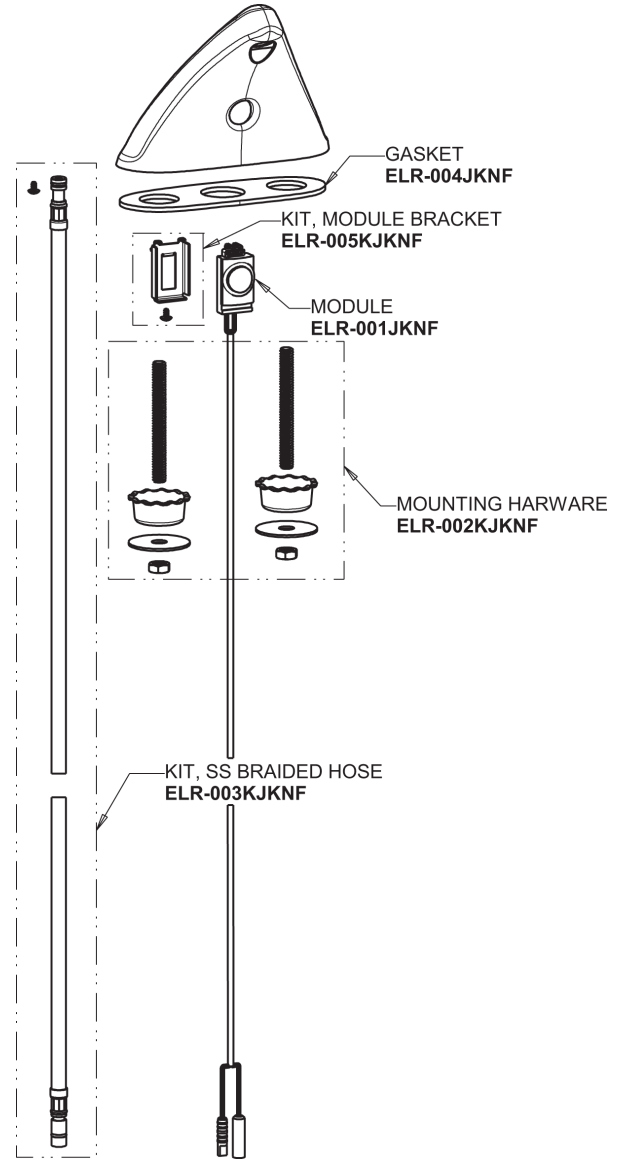

ELR Series Spout Assembly