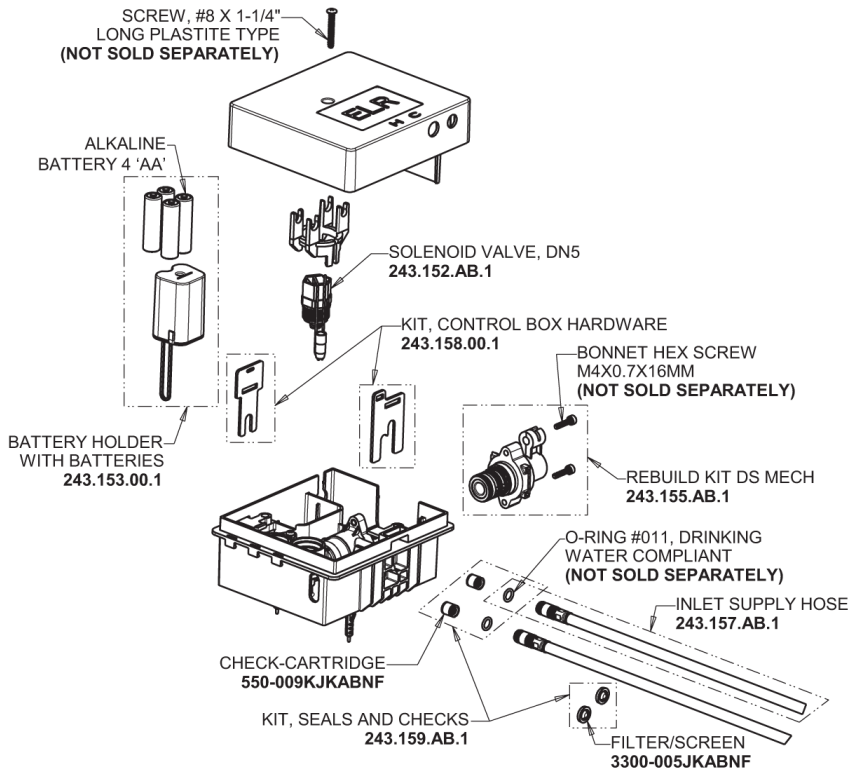

# Repair Parts

ELR-E12A-12ABCP

Electronic Ligature Resistant Sink Faucet with Dual Beam Infrared Sensor

# CHICAGO FAUCETS®

Geberit Group

**ELR-12KJKABNF** ELR Series Control Box, DC, Dual Supply, Mechanical Mixer

## Base Parts:

## ELR Series Spout Assembly

0.5 GPM (1.9 L/min) Vandal Proof Pressure Compensating Econo-Flo Non-Aerating Spray Outlet 243.145.AB.1