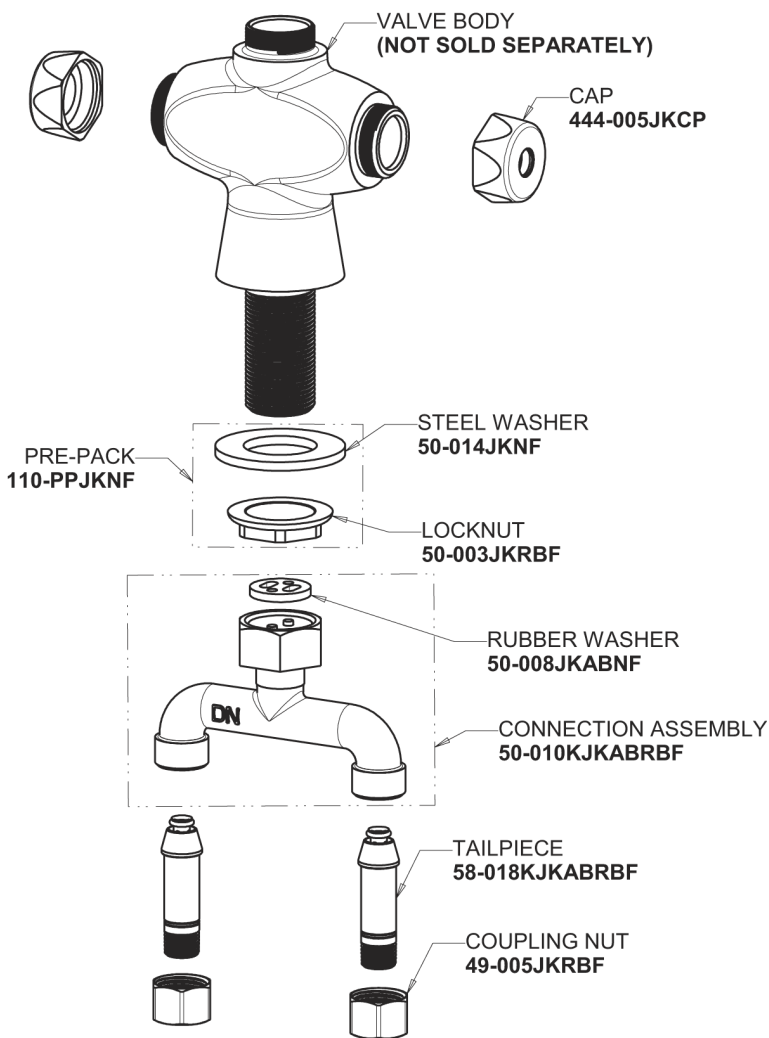

Repair Parts

919-VOAB

Deck Mounted Pre-Rinse Fitting

CHICAGO FAUCETS®

Geberit Group

919 Series Base with Male Spout Connection

Base Parts:

2-3/8" Lever Handle

369-PRJKCP

Quatern Compression Cartridge (pair)

1-099XTJKABNF (right)

1-100XTJKABNF (left)

For Technical Assistance:

Phone: 800-TEC-TRUE (832-8783)

Email: techsupport.us@chicagofaucets.com

2100 South Clearwater Drive