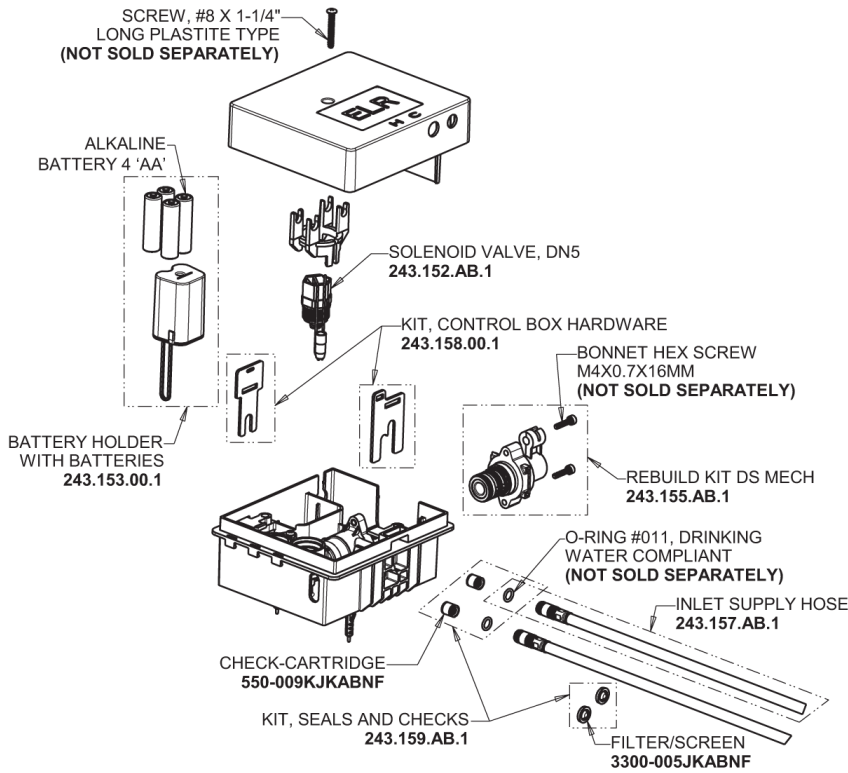

Repair Parts

ELR-E12E-12ABCP

Electronic Ligature Resistant Sink Faucet with Dual Beam Infrared Sensor

CHICAGO FAUCETS®

Geberit Group

ELR-12KJKABNF ELR Series Control Box, DC, Dual Supply, Mechanical Mixer

Base Parts:

ELR Series Spout Assembly

1.0 GPM (3.8 L/min) Pressure Compensating Laminar Flow Outlet
244.170.00.1

For Technical Assistance:

Phone: 800-TEC-TRUE (832-8783)

Email: techsupport.us@chicago faucets.com

2100 South Clearwater Drive