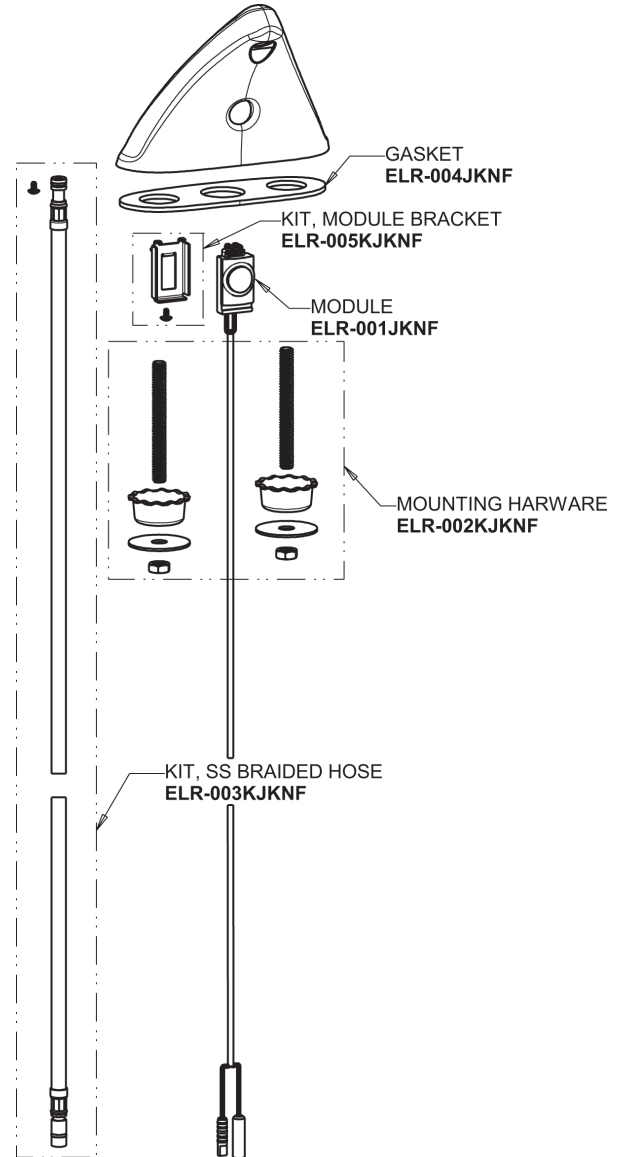

Repair Parts

ELR-E12E-12ABCP

Electronic Ligature Resistant Sink Faucet with Dual Beam Infrared Sensor

CHICAGO FAUCETS®

Geberit Group

ELR-12KJKABNF ELR Series Control Box, DC, Dual Supply, Mechanical Mixer

Base Parts:

ELR Series Spout Assembly

1.0 GPM (3.8 L/min) Pressure Compensating Laminar Flow Outlet
244.170.00.1

For Technical Assistance:

Phone: 800-TEC-TRUE (832-8783)

Email: techsupport.us@chicago faucets.com

2100 South Clearwater Drive