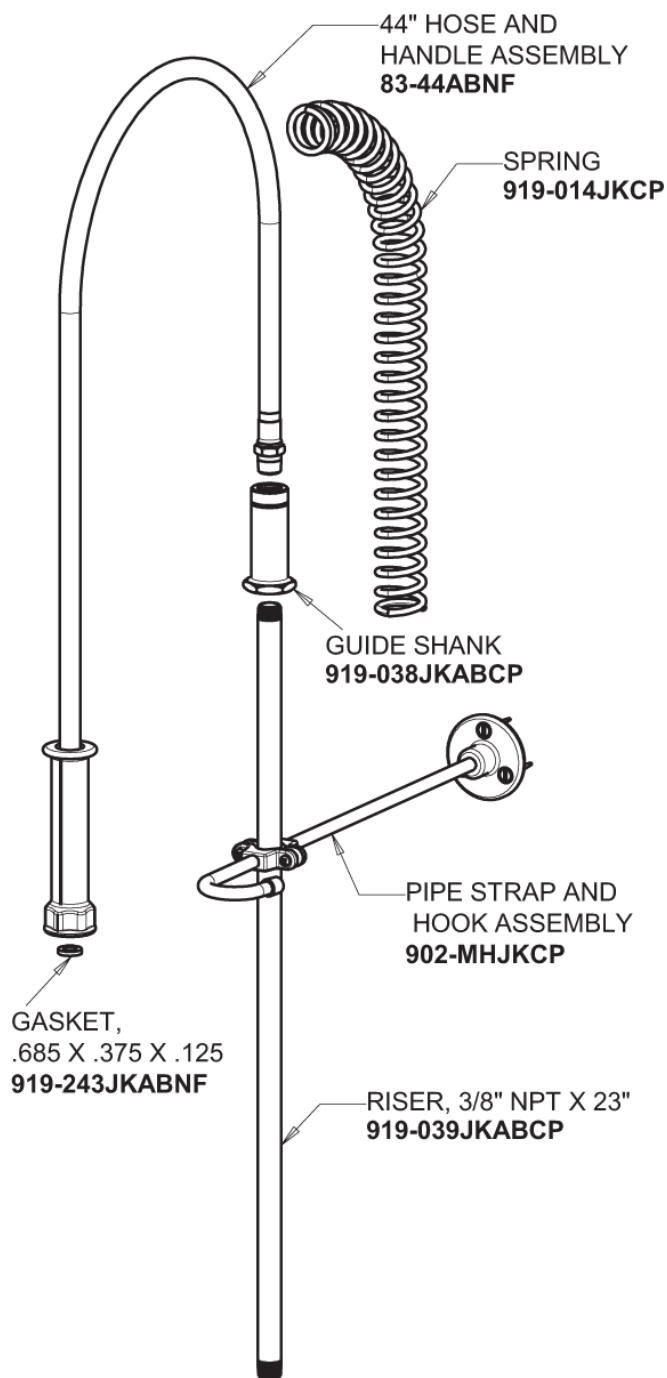

Repair Parts

923-XKCAB

Pre-Rinse Fitting

CHICAGO FAUCETS®

Geberit Group

Base Parts:

2-3/8" Lever Handle 369-PRJKCP

Ceramic 1/4-Turn Cartridge with Check Valve (pair) 1-099XKCJKABNF (right) 1-100XKCJKABNF (left)

Pre-Rinse Riser 919-SLEAABCP

For Technical Assistance:

Phone: 800-TEC-TRUE (832-8783)

Email: techsupport.us@chicagofaucets.com

2100 South Clearwater Drive

Des Plaines, IL 60018

Phone: 847-803-5000

chicagofaucets.com

Repair Parts

923-XKCAB

Pre-Rinse Fitting

CHICAGO FAUCETS®

Geberit Group

Pre-Rinse Spray Valve
90-LABCP

Wall Flange
1-055JKCP

2-1/2" Offset Inlet Supply Arm
HJKABCP