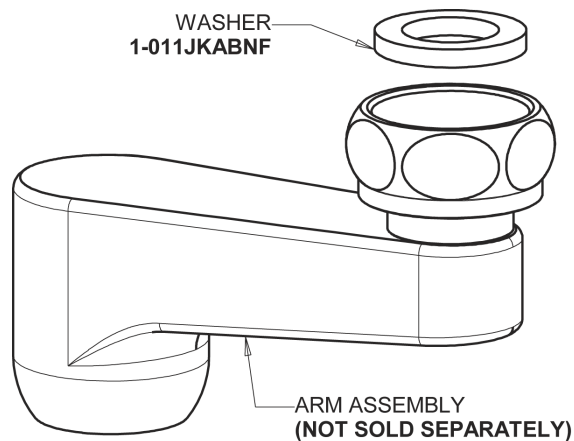

Repair Parts

923-XKCAB

Pre-Rinse Fitting

CHICAGO FAUCETS®

Geberit Group

Base Parts:

2-3/8" Lever Handle 369-PRJKCP

Ceramic 1/4-Turn Cartridge with Check Valve (pair) 1-099XKCJKABNF (right) 1-100XKCJKABNF (left)

Repair Parts

923-XKCAB

Pre-Rinse Fitting

CHICAGO FAUCETS®

Geberit Group

Pre-Rinse Spray Valve
90-LABCP

Wall Flange
1-055JKCP

2-1/2" Offset Inlet Supply Arm
HJKABCP