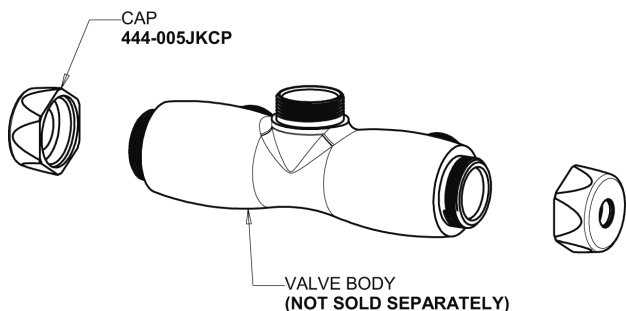

Repair Parts

923-XKCAB

Pre-Rinse Fitting

CHICAGO FAUCETS®

Geberit Group

Base Parts:

2-3/8" Lever Handle 369-PRJKCP

Ceramic 1/4-Turn Cartridge with Check Valve (pair) 1-099XKCJKABNF (right) 1-100XKCJKABNF (left)

Repair Parts

923-XKCAB

Pre-Rinse Fitting

CHICAGO FAUCETS®

Geberit Group

Pre-Rinse Spray Valve
90-LABCP

Wall Flange
1-055JKCP

2-1/2" Offset Inlet Supply Arm
HJKABCP