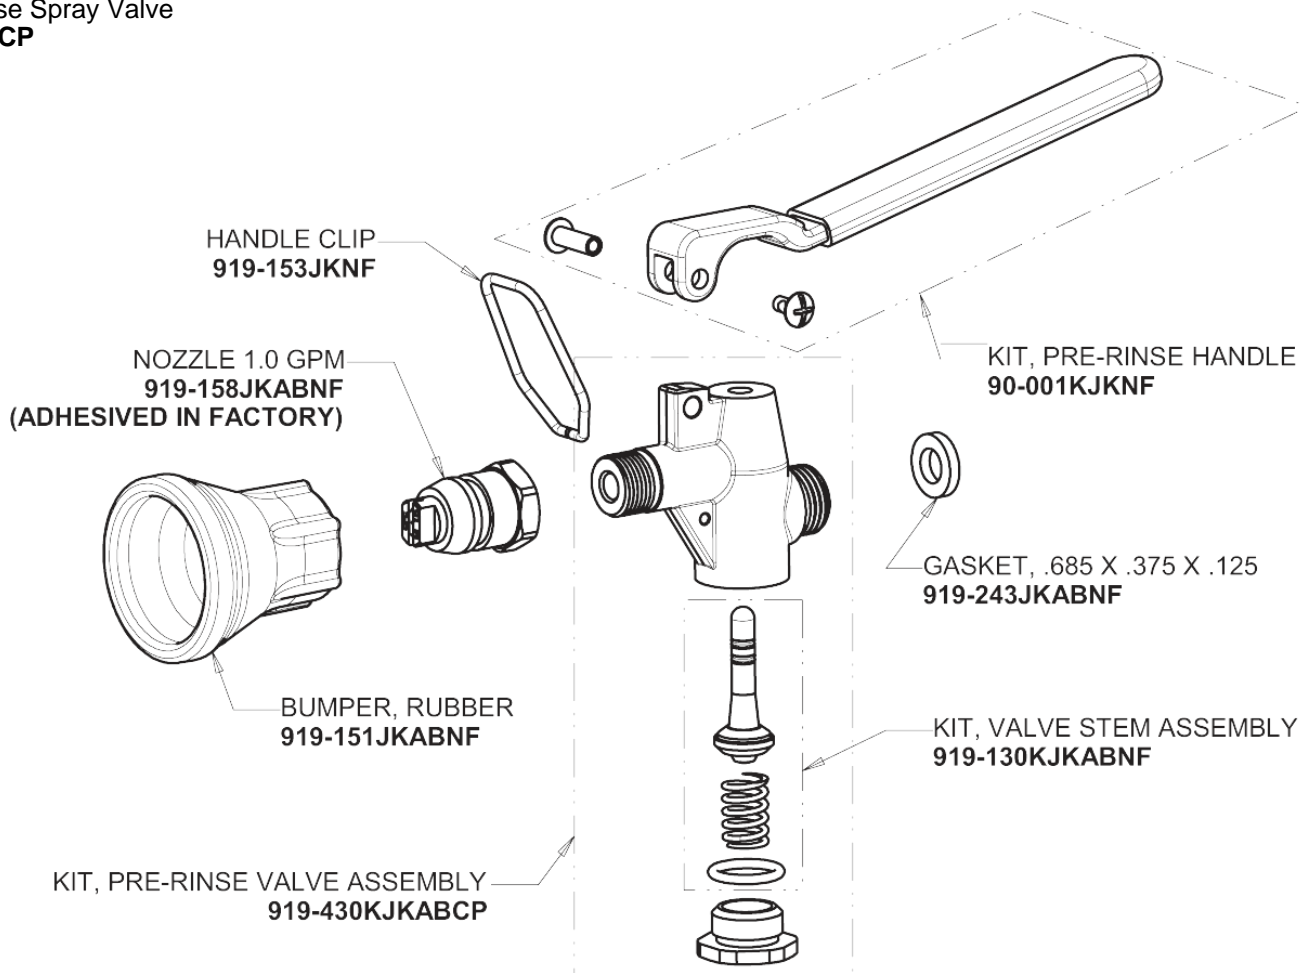

Repair Parts

923-XKCAB

Pre-Rinse Fitting

CHICAGO FAUCETS®

Geberit Group

Base Parts:

2-3/8" Lever Handle 369-PRJKCP

Ceramic 1/4-Turn Cartridge with Check Valve (pair) 1-099XKCJKABNF (right) 1-100XKCJKABNF (left)

Repair Parts

923-XKCAB

Pre-Rinse Fitting

CHICAGO FAUCETS®

Geberit Group

Pre-Rinse Spray Valve
90-LABCP

Wall Flange
1-055JKCP

2-1/2" Offset Inlet Supply Arm
HJKABCP