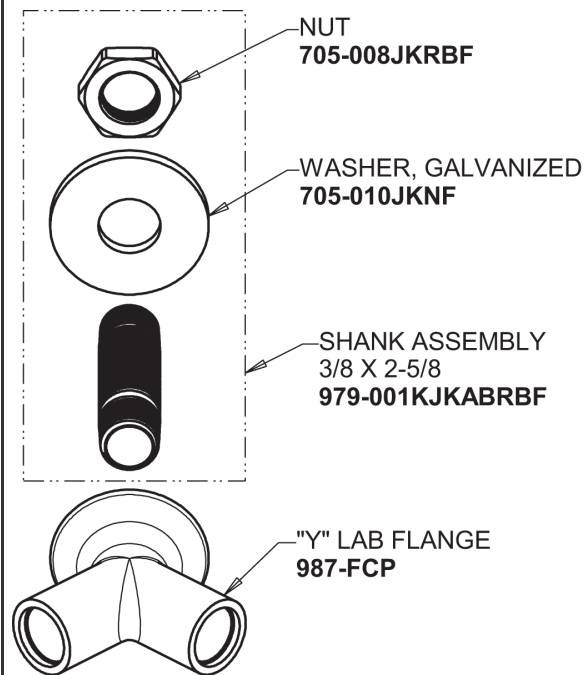

Repair Parts

987-937CHAGVCP

Y Pattern Wall Flange with Two Needle Valves @ 90°

CHICAGO FAUCETS®

Geberit Group

Needle Valve
937-CHAGVCP

Y-pattern Wall Flange with Two Outlets at 90°
987-CP

For Technical Assistance: