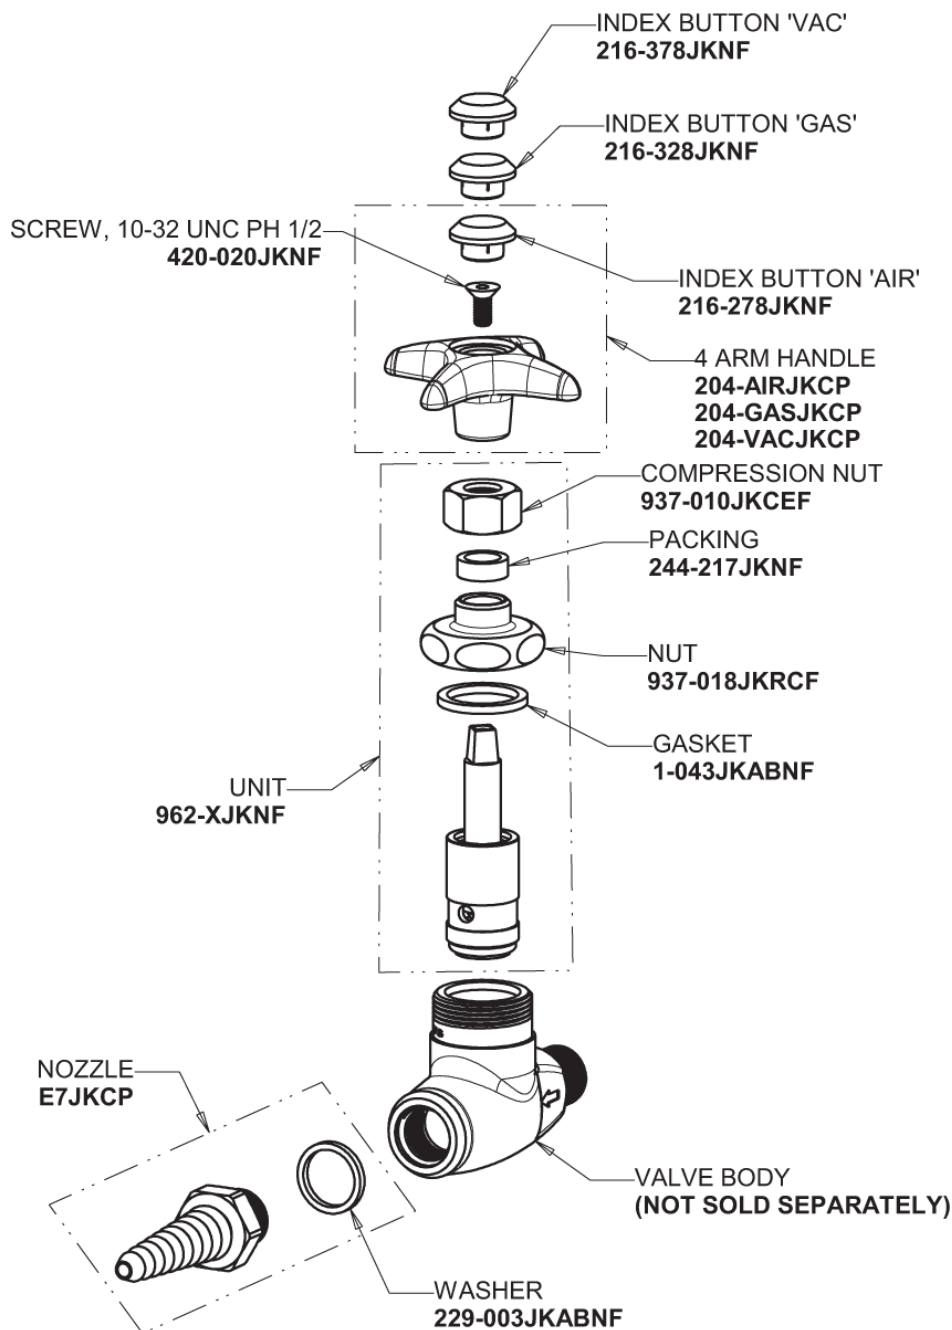

Repair Parts

987-937CHAGVCP

Y Pattern Wall Flange with Two Needle Valves @ 90°

CHICAGO FAUCETS®

Geberit Group

Needle Valve
937-CHAGVCP

Y-pattern Wall Flange with Two Outlets at 90°
987-CP

For Technical Assistance: