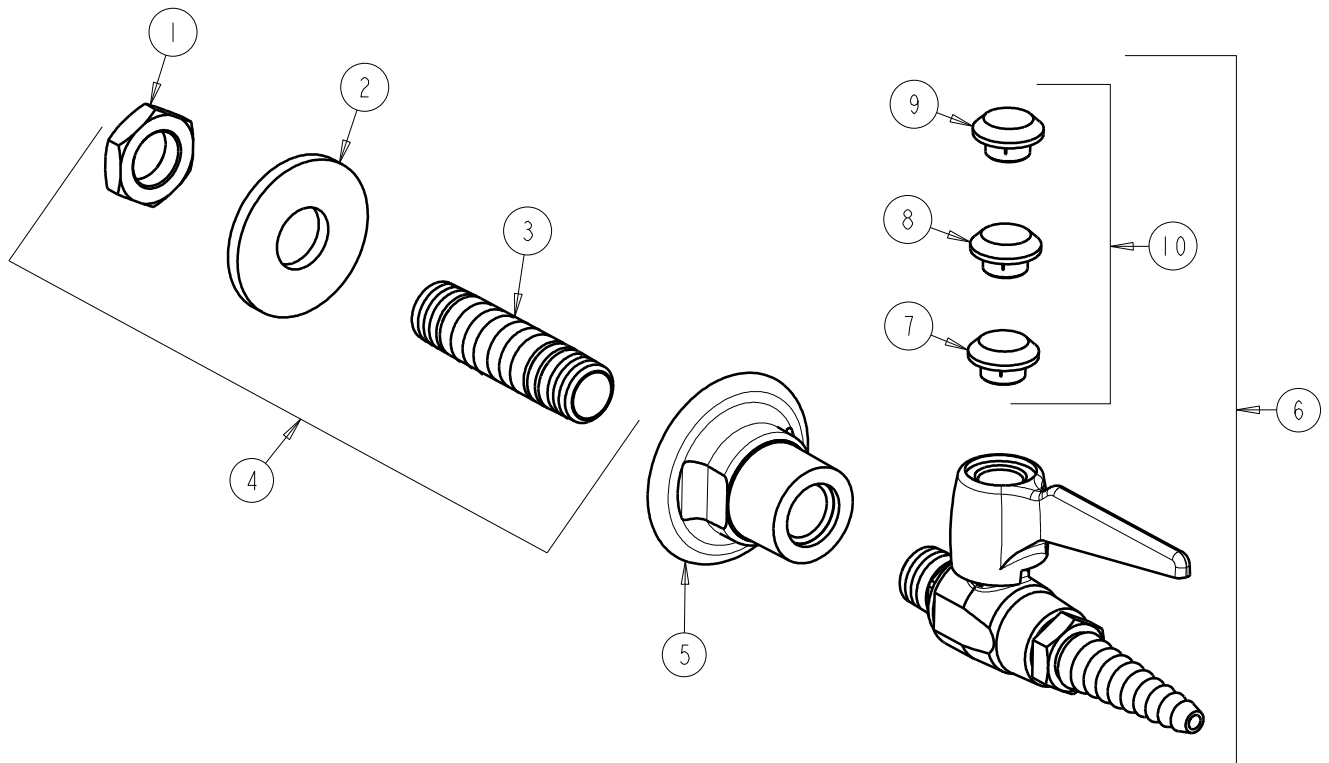

CHICAGO FAUCETS
a Geberit company

2100 South Clearwater Drive
Des Plaines, IL 60018
Phone: 847-803-5000
Fax: 847-803-5454
www.chicagofaucets.com

REPAIR PARTS

FITTING NO.

986-WSV909AGVSAM

SUBMITTED MODEL NO.

ITEM NO.

FOR TECHNICAL ASSISTANCE
1-800-TEC-TRUE (1-800-832-8783)

BY: JAR DATE: 09-18-09

CHK: *[Signature]* REV:

ITEM	PART NO.	DESCRIPTION	ITEM	PART NO.	DESCRIPTION
1	705-008JKRBF	NUT	6	909-AGVJKSAM	BALL VALVE
2	705-010JKNF	STEEL WASHER	7	216-278JKNF	BUTTON 'AIR'
3	—	MALE SHANK 2-5/8 X 3/8	8	216-328JKNF	BUTTON 'GAS'
4	979-001KJKRBF	SHANK ASSEMBLY 2-5/8 X 3/8 NPT	9	216-378JKNF	BUTTON 'VAC'
5	—	WALL FLANGE	10	216-PPJKNF	PRE-PACK (AIR, GAS, VAC)