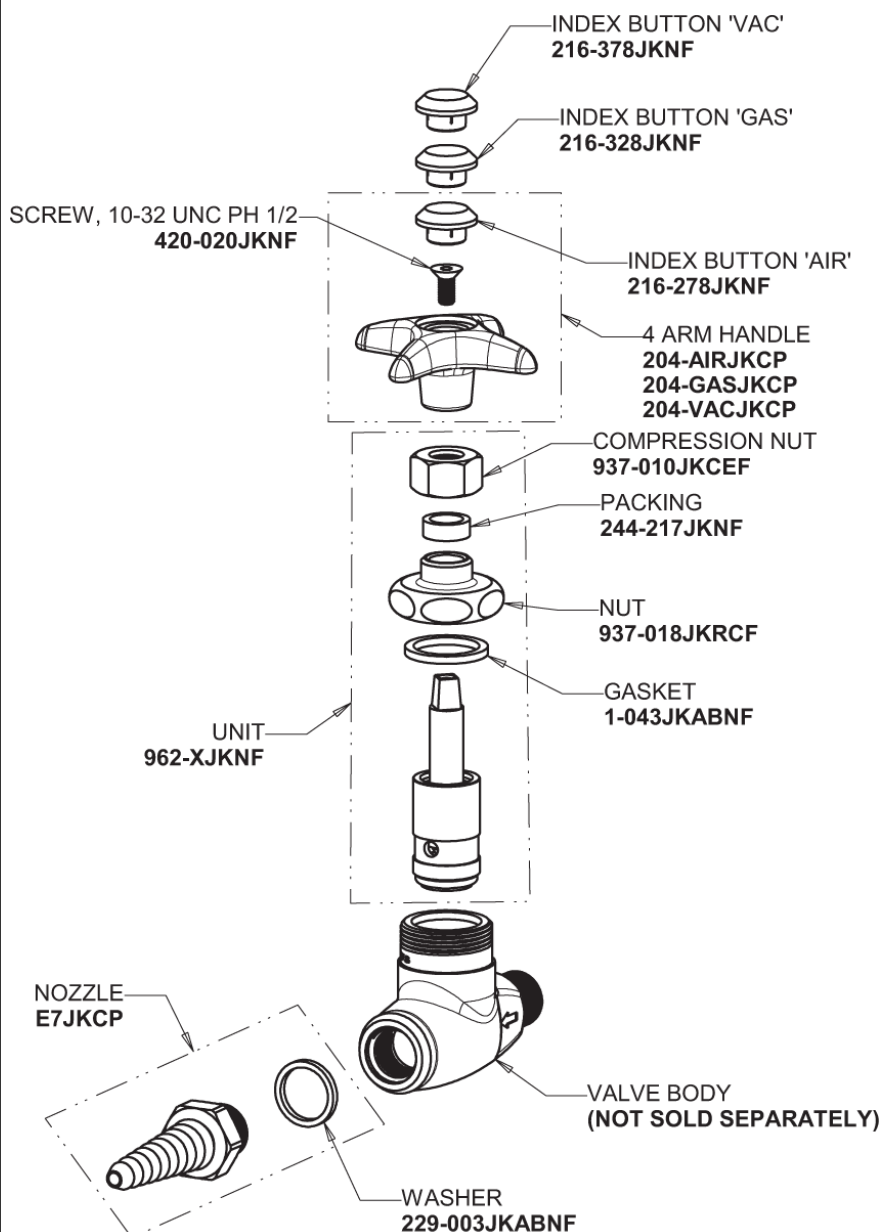

Repair Parts

986-WSV937CHAGVCP

Wall Flange with Needle Valve

CHICAGO FAUCETS®

Geberit Group

Single-service Wall Flange
986-CP

Needle Valve
937-CHAGVCP

For Technical Assistance: