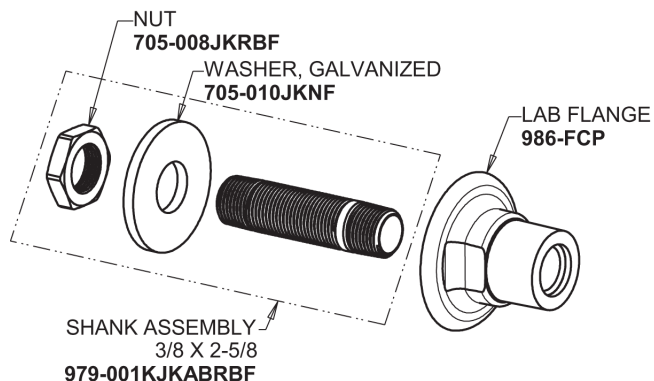

Repair Parts

986-WSV937CHAGVCP

Wall Flange with Needle Valve

CHICAGO FAUCETS®

Geberit Group

Single-service Wall Flange
986-CP

Needle Valve
937-CHAGVCP

For Technical Assistance: