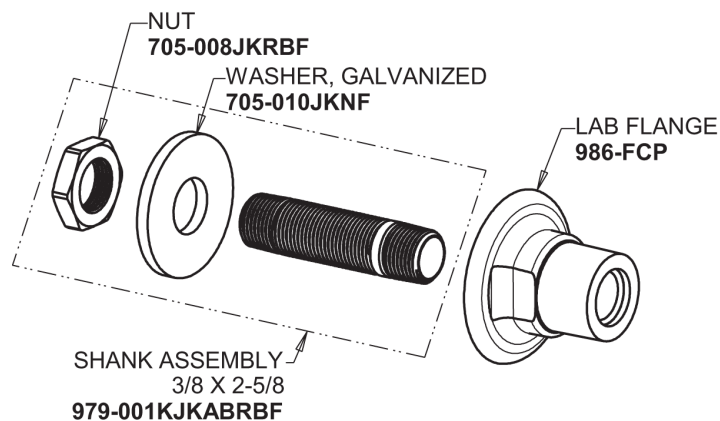

Repair Parts

986-937CP

Flange with Single Supply Cold Water Valve

CHICAGO FAUCETS®

Geberit Group

Straight Cold Water Valve
937-CP

Single-service Wall Flange
986-CP

For Technical Assistance: