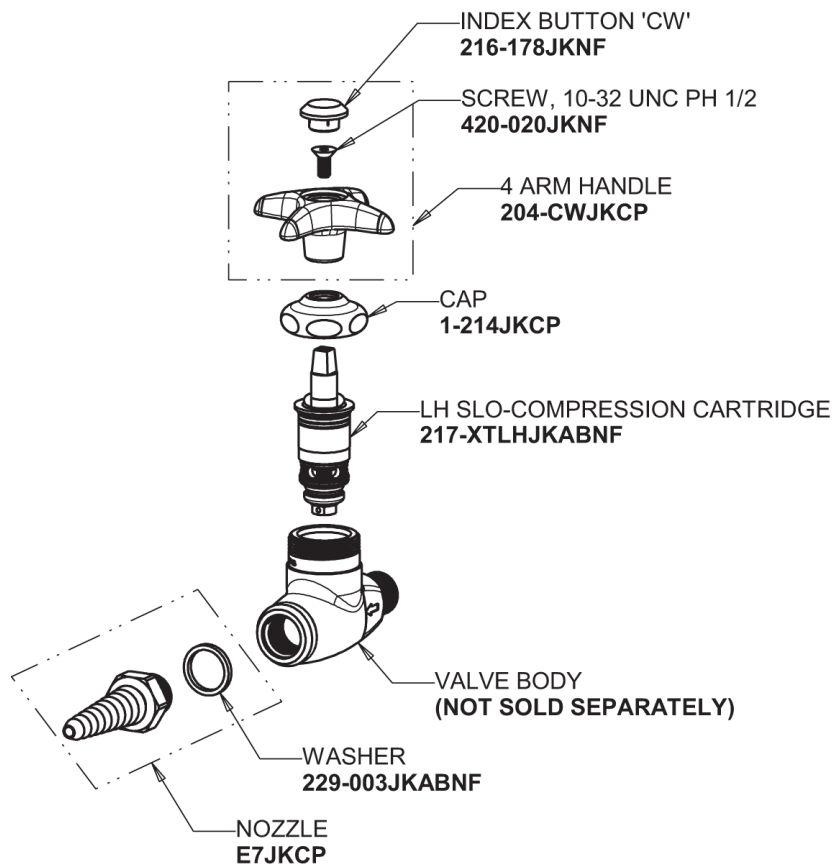

Repair Parts

986-937CP

Flange with Single Supply Cold Water Valve

CHICAGO FAUCETS®

Geberit Group

Straight Cold Water Valve
937-CP

Single-service Wall Flange
986-CP

For Technical Assistance: