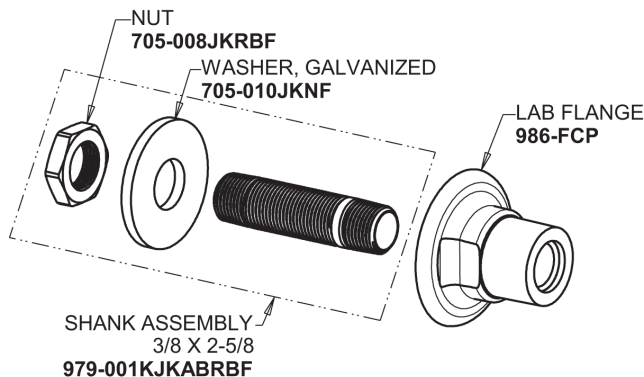

# Repair Parts

986-937CHAGVCP

Wall Flange with Needle Valve

# CHICAGO FAUCETS®

Geberit Group

Needle Valve  
937-CHAGVCP

Single-service Wall Flange  
986-CP