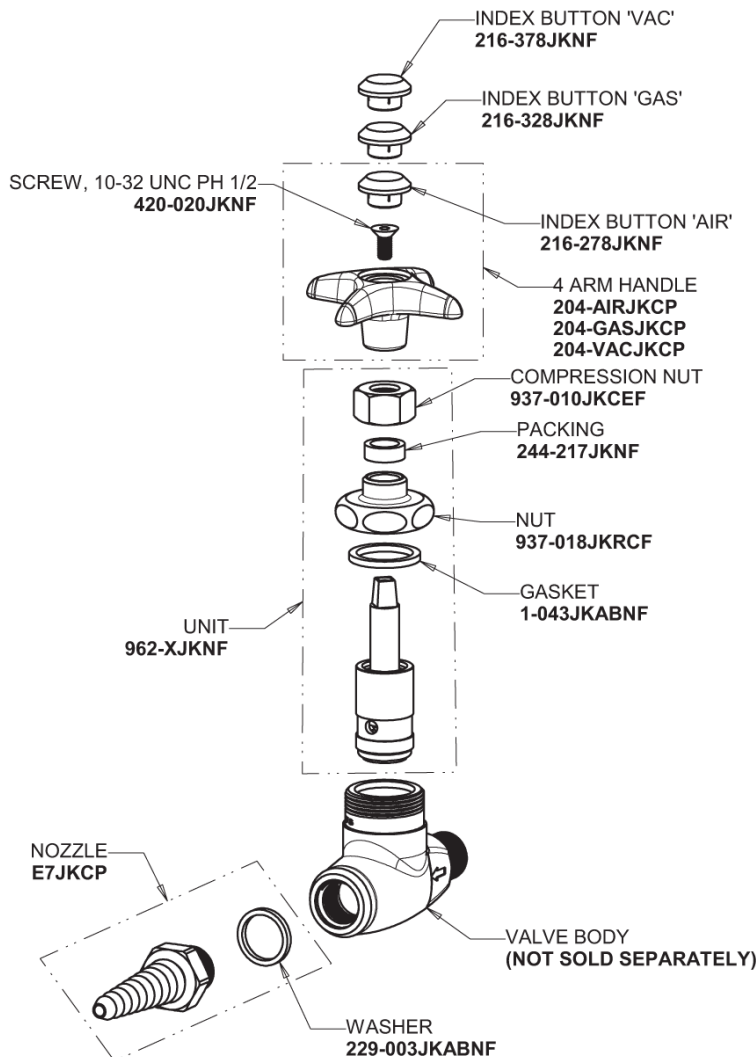

# Repair Parts

986-937CHAGVCP

Wall Flange with Needle Valve

# CHICAGO FAUCETS®

Geberit Group

Needle Valve  
937-CHAGVCP

Single-service Wall Flange  
986-CP