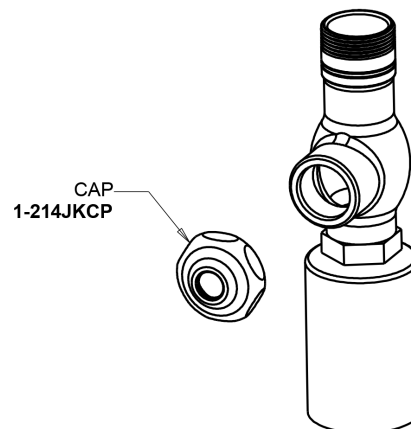

Repair Parts

985-BLES

Turret with Single Inlet Cold Water Faucet

CHICAGO FAUCETS®

Geberit Group

Shank Assembly 748-003KJKABRF

Base Parts:

4-Arm Handle with 'CW' Index Button 204-CWJKCP

Slow-Compression Cartridge (left hand) 217-XTLHJKABNF

For Technical Assistance:

Phone: 800-TEC-TRUE (832-8783)

Email: techsupport.us@chicagofaucets.com

2100 South Clearwater Drive

Des Plaines, IL 60018

Phone: 847-803-5000