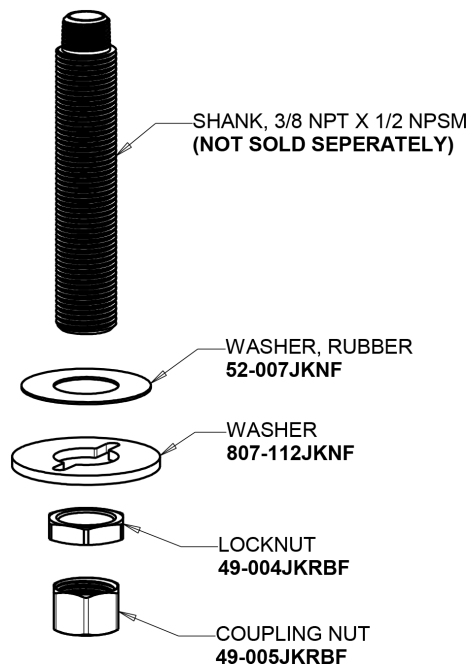

Repair Parts

985-BLES

Turret with Single Inlet Cold Water Faucet

CHICAGO FAUCETS®

Geberit Group

Shank Assembly 748-003KJKABRF

Base Parts:

4-Arm Handle with 'CW' Index Button 204-CWJKCP

Slow-Compression Cartridge (left hand) 217-XTLHJKABNF

For Technical Assistance:

Phone: 800-TEC-TRUE (832-8783)

Email: techsupport.us@chicagofaucets.com

2100 South Clearwater Drive

Des Plaines, IL 60018

Phone: 847-803-5000