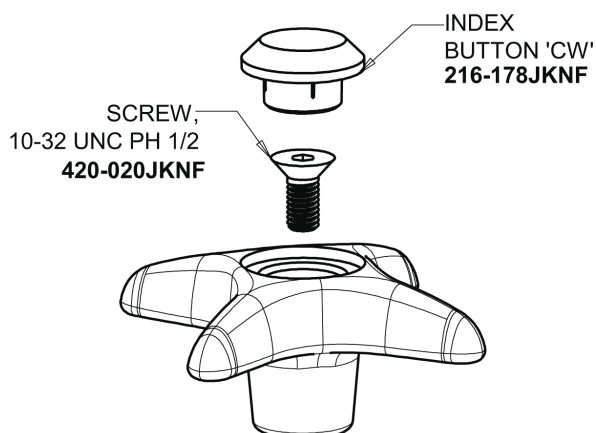

Repair Parts

985-BLES

Turret with Single Inlet Cold Water Faucet

CHICAGO FAUCETS®

Geberit Group

Shank Assembly 748-003KJKABRF

Base Parts:

4-Arm Handle with 'CW' Index Button 204-CWJKCP