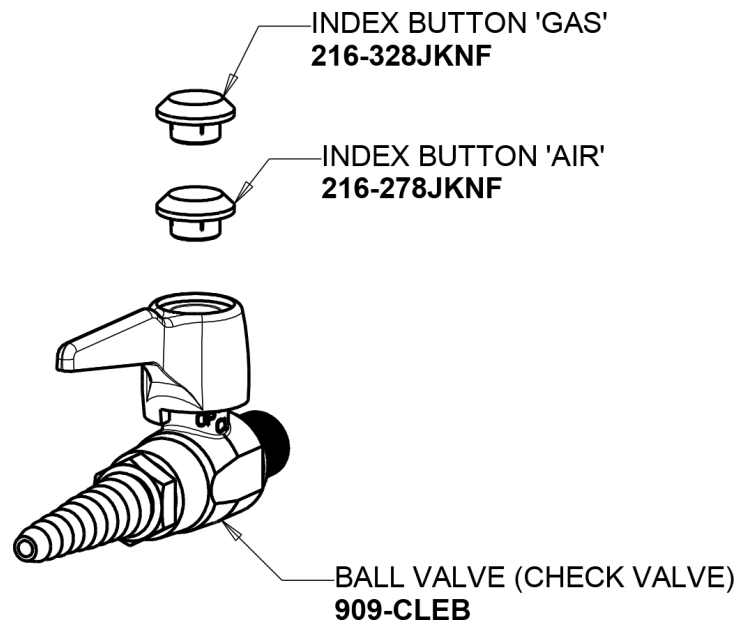

Repair Parts

984-VR909CAGCP

Turret with Four Ball Valves @ 90° with Check

CHICAGO FAUCETS®

Geberit Group

Base Parts:

Ball Valve with Check 909-CAGCP

For Technical Assistance: