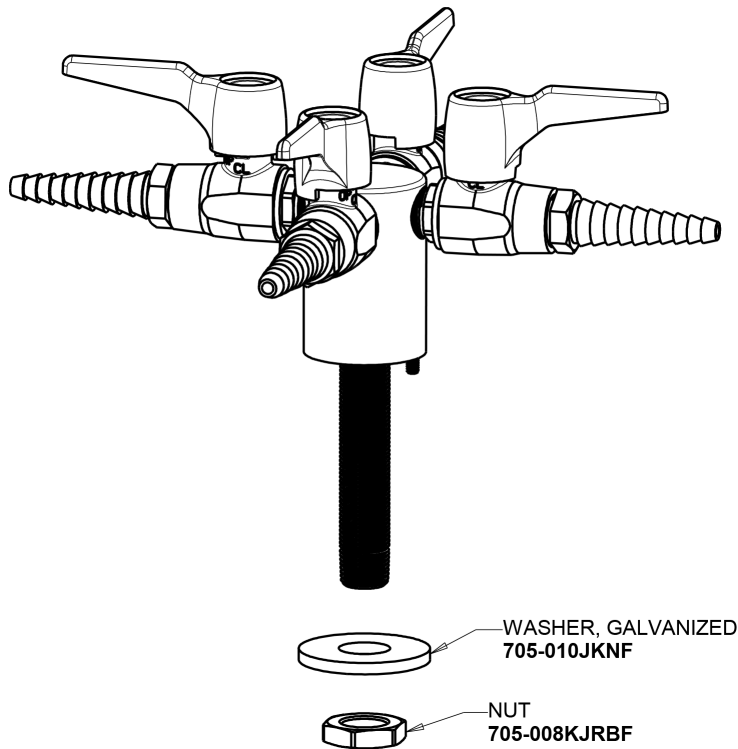

Repair Parts

984-VR909CAGCP

Turret with Four Ball Valves @ 90° with Check

CHICAGO FAUCETS®

Geberit Group

Base Parts:

Ball Valve with Check 909-CAGCP

For Technical Assistance: