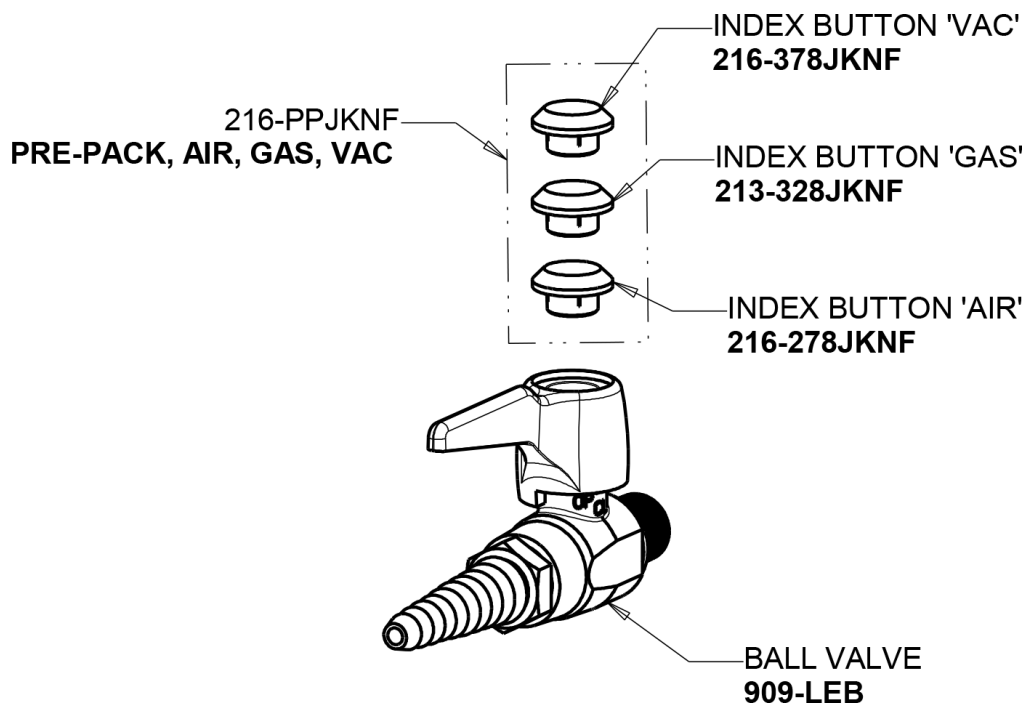

Repair Parts

983-909AGVCP

Turret with Three Ball Valves @ 90°

CHICAGO FAUCETS®

Geberit Group

Base Parts:

Ball Valve
909-AGVCP

For Technical Assistance: