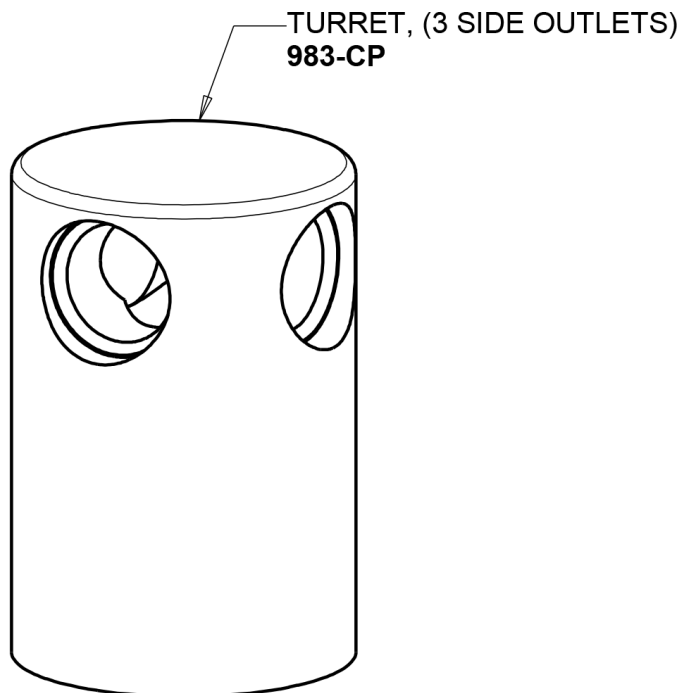

Repair Parts

983-909AGVCP

Turret with Three Ball Valves @ 90°

CHICAGO FAUCETS®

Geberit Group

Base Parts:

Ball Valve
909-AGVCP

For Technical Assistance: