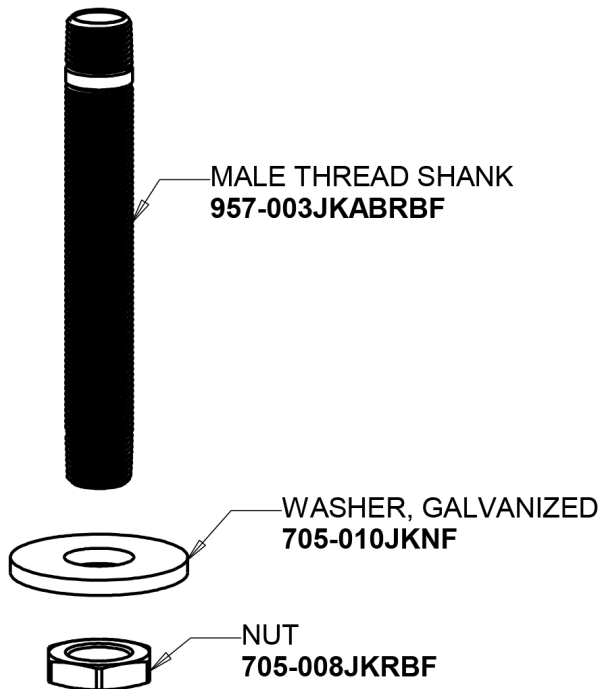

Repair Parts

982-WSV909LEB

Turret with Two Ball Valves @ 90°

CHICAGO FAUCETS®

Geberit Group

Turret with Two Side Outlets at 90°

Base Parts:

909-LEBCP

Shank Assembly
957-003JKABRBF

For Technical Assistance:

Phone: 800-TEC-TRUE (832-8783)

Email: techsupport.us@chicagofaucets.com

2100 South Clearwater Drive

Des Plaines, IL 60018

Phone: 847-803-5000

chicagofaucets.com