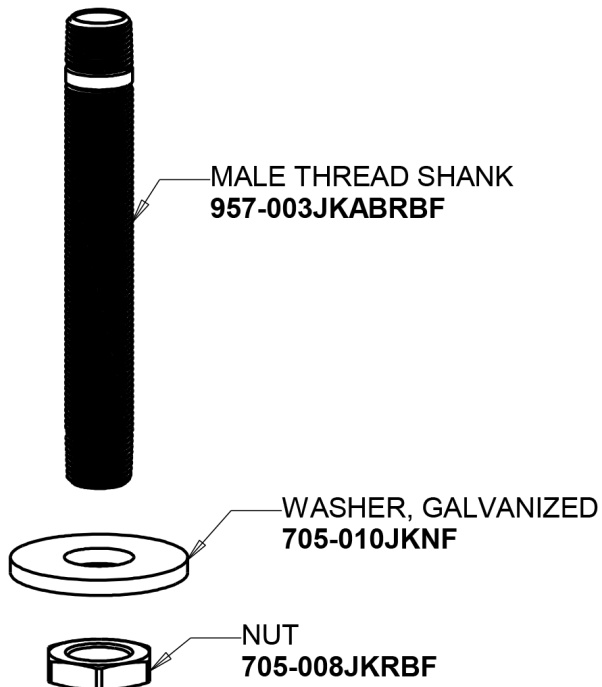

Repair Parts

982-WSV909AGVCP

Turret with Two Ball Valves @ 90°

CHICAGO FAUCETS®

Geberit Group

Turret with Two Side Outlets at 90°

Base Parts:

Shank Assembly
957-003KJKABRBF

Ball Valve
909-AGVCP

For Technical Assistance:

Phone: 800-TEC-TRUE (832-8783)

Email: techsupport.us@chicagofaucets.com

2100 South Clearwater Drive

Des Plaines, IL 60018

Phone: 847-803-5000

chicagofaucets.com