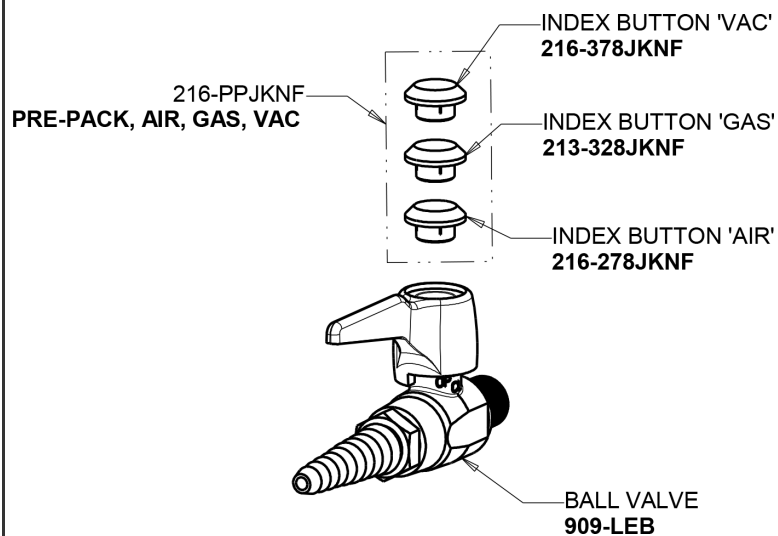

Repair Parts

982-WSV909AGVCP

Turret with Two Ball Valves @ 90°

CHICAGO FAUCETS®

Geberit Group

Turret with Two Side Outlets at 90°

Base Parts:

Shank Assembly
957-003KJKABRBF

Ball Valve
909-AGVCP

For Technical Assistance:

Phone: 800-TEC-TRUE (832-8783)

Email: techsupport.us@chicagofaucets.com

2100 South Clearwater Drive

Des Plaines, IL 60018

Phone: 847-803-5000

chicagofaucets.com