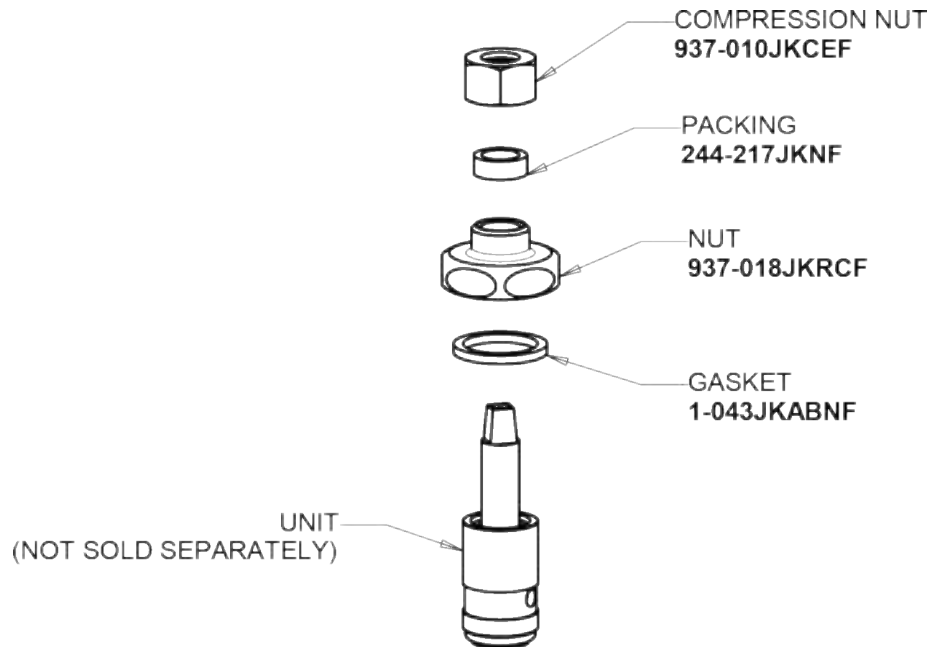

Repair Parts

962-VOGALEB

Remote angle valve

**CHICAGO
FAUCETS** 

a Geberit company

Needle valve compression operating cartridge

962-XJKNF

For Technical Assistance: